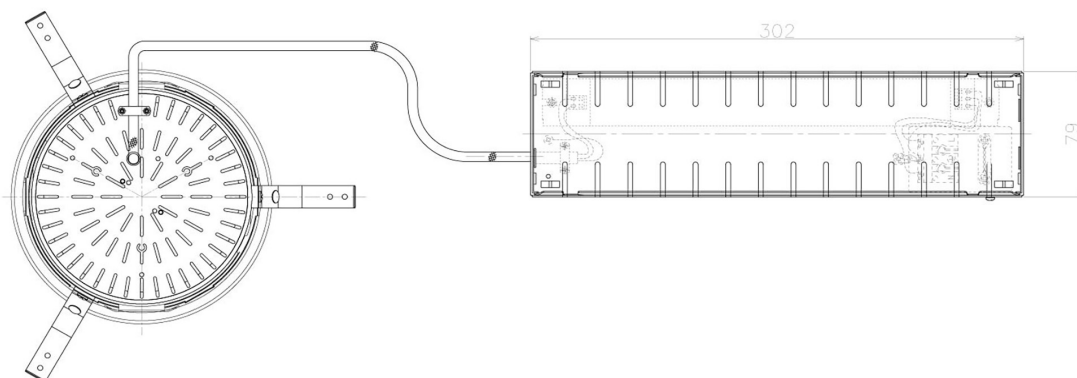

Item no. DD098-5060MW8530L

Series Name: Φ 150 Spark (Swallow Cone)

Installation	Recessed mount
Type	
Fixture wattage	48.5W
Beam angle	59 deg
Color Temp.	3000K
CRI	Ra>85
Luminous	5165 lm
Body	Die-cast aluminum alloy
Body finish	N/A
Trim finish	White
Reflector finish	Mirror
IP Rate	IP20
Light source	COB module
Input Voltage	AC220~240V
Dimming Type	Non-Dimmable
Certificate	CE, CCC
Cut Hole	150mm

Height (Weight)	
65.3W	127 (1.4kg)
48.5W	127 (1.4kg)
44.3W	108 (1.2kg)
33.8W	108 (1.2kg)
30.3W	108 (1.2kg)
23.0W	78 (0.9kg)