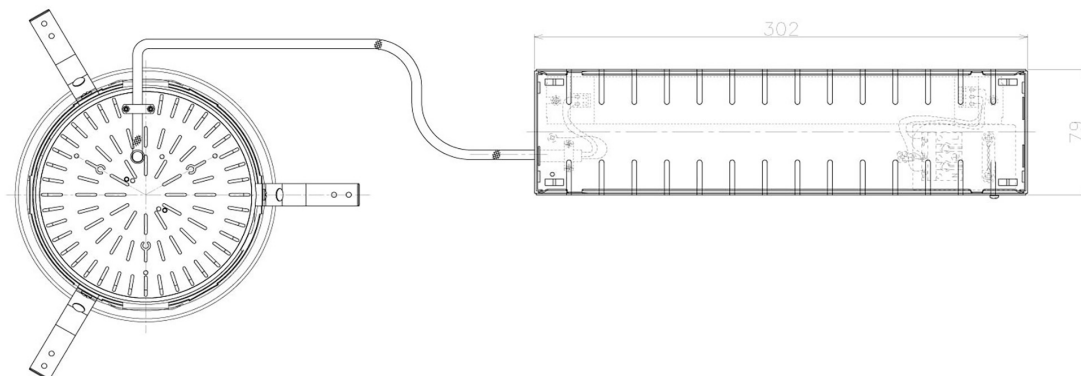

Item no. DD098-5060MW8530L

Series Name: Φ 150 Spark (Swallow Cone)

Installation	Recessed mount
Type	Φ 150 Spark (Swallow Cone)
Fixture wattage	48.5W
Beam angle	59 deg
Color Temp.	3000K
CRI	Ra>85
Luminous	5165 lm
Body	Die-cast aluminum alloy
Body finish	N/A
Trim finish	White
Reflector finish	Mirror
IP Rate	IP20
Light source	COB module
Input Voltage	AC220~240V
Dimming Type	Non-Dimmable
Certificate	CE, CCC
Cut Hole	150mm

Height (Weight)	
65.3W	127 (1.4kg)
48.5W	127 (1.4kg)
44.3W	108 (1.2kg)
33.8W	108 (1.2kg)
30.3W	108 (1.2kg)
23.0W	78 (0.9kg)