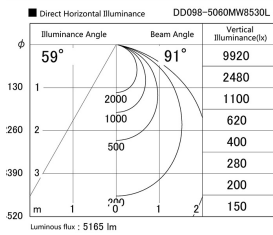

Item no. DD098-5060MW8530L

Series Name: Φ 150 Spark (Swallow Cone)

Installation	Recessed mount
Type	
Fixture wattage	48.5W
Beam angle	59 deg
Color Temp.	3000K
CRI	Ra>85
Luminous	5165 lm
Body	Die-cast aluminum alloy
Body finish	N/A
Trim finish	White
Reflector finish	Mirror
IP Rate	IP20
Light source	COB module
Input Voltage	AC220~240V
Dimming Type	Non-Dimmable
Certificate	CE, CCC
Cut Hole	150mm

Height (Weight)	
65.3W	127 (1.4kg)
48.5W	127 (1.4kg)
44.3W	108 (1.2kg)
33.8W	108 (1.2kg)
30.3W	108 (1.2kg)
23.0W	78 (0.9kg)