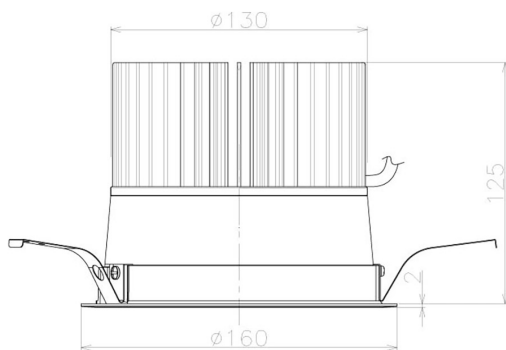

Item no. DD098-5060MW8530L

Series Name: Φ 150 Spark (Swallow Cone)

Installation	Recessed mount
Type	
Fixture wattage	48.5W
Beam angle	59 deg
Color Temp.	3000K
CRI	Ra>85
Luminous	5165 lm
Body	Die-cast aluminum alloy
Body finish	N/A
Trim finish	White
Reflector finish	Mirror
IP Rate	IP20
Light source	COB module
Input Voltage	AC220~240V
Dimming Type	Non-Dimmable
Certificate	CE, CCC
Cut Hole	150mm

Height (Weight)	
65.3W	127 (1.4kg)
48.5W	127 (1.4kg)
44.3W	108 (1.2kg)
33.8W	108 (1.2kg)
30.3W	108 (1.2kg)
23.0W	78 (0.9kg)