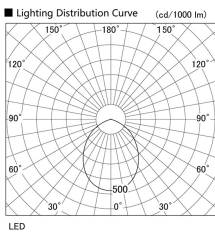

Item no. DD098-5060MW8530L

Series Name: Φ 150 Spark (Swallow Cone)

Installation	Recessed mount
Type	
Fixture wattage	48.5W
Beam angle	59 deg
Color Temp.	3000K
CRI	Ra>85
Luminous	5165 lm
Body	Die-cast aluminum alloy
Body finish	N/A
Trim finish	White
Reflector finish	Mirror
IP Rate	IP20
Light source	COB module
Input Voltage	AC220~240V
Dimming Type	Non-Dimmable
Certificate	CE, CCC
Cut Hole	150mm

Height (Weight)	
65.3W	127 (1.4kg)
48.5W	127 (1.4kg)
44.3W	108 (1.2kg)
33.8W	108 (1.2kg)
30.3W	108 (1.2kg)
23.0W	78 (0.9kg)