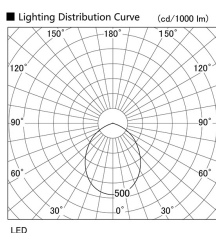

Item no. DD098-5060MW8530L

Series Name: Φ 150 Spark (Swallow Cone)

Installation	Recessed mount
Type	Φ 150 Spark (Swallow Cone)
Fixture wattage	48.5W
Beam angle	59 deg
Color Temp.	3000K
CRI	Ra>85
Luminous	5165 lm
Body	Die-cast aluminum alloy
Body finish	N/A
Trim finish	White
Reflector finish	Mirror
IP Rate	IP20
Light source	COB module
Input Voltage	AC220~240V
Dimming Type	Non-Dimmable
Certificate	CE, CCC
Cut Hole	150mm

Height (Weight)	
65.3W	127 (1.4kg)
48.5W	127 (1.4kg)
44.3W	108 (1.2kg)
33.8W	108 (1.2kg)
30.3W	108 (1.2kg)
23.0W	78 (0.9kg)