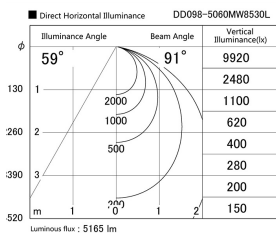

Item no. DD098-5060MW8530L

Series Name: Φ 150 Spark (Swallow Cone)

Installation	Recessed mount
Type	Φ 150 Spark (Swallow Cone)
Fixture wattage	48.5W
Beam angle	59 deg
Color Temp.	3000K
CRI	Ra>85
Luminous	5165 lm
Body	Die-cast aluminum alloy
Body finish	N/A
Trim finish	White
Reflector finish	Mirror
IP Rate	IP20
Light source	COB module
Input Voltage	AC220~240V
Dimming Type	Non-Dimmable
Certificate	CE, CCC
Cut Hole	150mm

Height (Weight)	
65.3W	127 (1.4kg)
48.5W	127 (1.4kg)
44.3W	108 (1.2kg)
33.8W	108 (1.2kg)
30.3W	108 (1.2kg)
23.0W	78 (0.9kg)