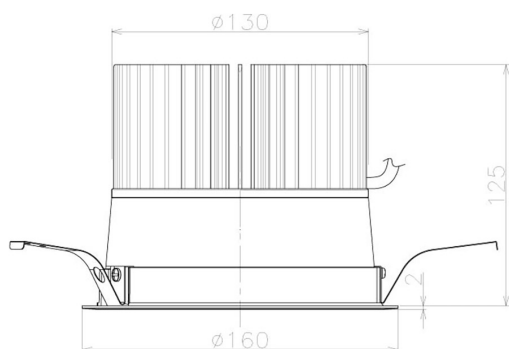

Item no. DD098-5060MW8530L

Series Name: Φ 150 Spark (Swallow Cone)

Installation	Recessed mount
Type	Φ 150 Spark (Swallow Cone)
Fixture wattage	48.5W
Beam angle	59 deg
Color Temp.	3000K
CRI	Ra>85
Luminous	5165 lm
Body	Die-cast aluminum alloy
Body finish	N/A
Trim finish	White
Reflector finish	Mirror
IP Rate	IP20
Light source	COB module
Input Voltage	AC220~240V
Dimming Type	Non-Dimmable
Certificate	CE, CCC
Cut Hole	150mm

Height (Weight)	
65.3W	127 (1.4kg)
48.5W	127 (1.4kg)
44.3W	108 (1.2kg)
33.8W	108 (1.2kg)
30.3W	108 (1.2kg)
23.0W	78 (0.9kg)