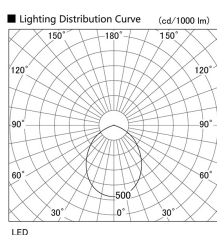

Item no. DD098-5060MW8535L

Series Name:  $\Phi$ 150 Spark (Swallow Cone)

Installation	Recessed mount
Type	$\Phi$ 150 Spark (Swallow Cone)
Fixture wattage	48.5W
Beam angle	59 deg
Color Temp.	3500K
CRI	Ra>85
Luminous	5268 lm
Body	Die-cast aluminum alloy
Body finish	N/A
Trim finish	White
Reflector finish	Mirror
IP Rate	IP20
Light source	COB module
Input Voltage	AC220~240V
Dimming Type	Non-Dimmable
Certificate	CE, CCC
Cut Hole	150mm

Height (Weight)	
65.3W	127 (1.4kg)
48.5W	127 (1.4kg)
44.3W	108 (1.2kg)
33.8W	108 (1.2kg)
30.3W	108 (1.2kg)
23.0W	78 (0.9kg)