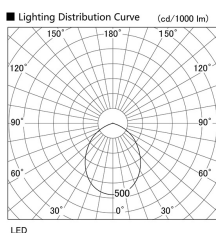

Item no. DD098-5060MW8535L

Series Name: Φ 150 Spark (Swallow Cone)

| | |
|------------------|-------------------------|
| Installation | Recessed mount |
| Type | |
| Fixture wattage | 48.5W |
| Beam angle | 59 deg |
| Color Temp. | 3500K |
| CRI | Ra>85 |
| Luminous | 5268 lm |
| Body | Die-cast aluminum alloy |
| Body finish | N/A |
| Trim finish | White |
| Reflector finish | Mirror |
| IP Rate | IP20 |
| Light source | COB module |
| Input Voltage | AC220~240V |
| Dimming Type | Non-Dimmable |
| Certificate | CE, CCC |
| Cut Hole | 150mm |

| Height (Weight) | |
|-----------------|-------------|
| 65.3W | 127 (1.4kg) |
| 48.5W | 127 (1.4kg) |
| 44.3W | 108 (1.2kg) |
| 33.8W | 108 (1.2kg) |
| 30.3W | 108 (1.2kg) |
| 23.0W | 78 (0.9kg) |