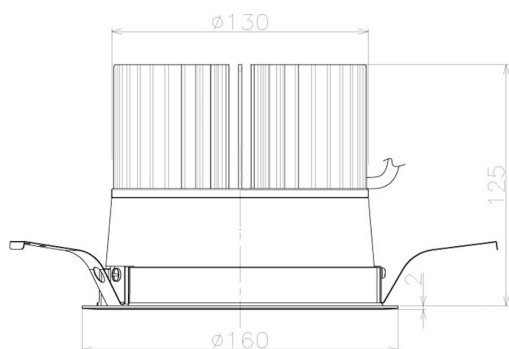

Item no. DD098-5060MW8535L

Series Name:  $\Phi$ 150 Spark (Swallow Cone)

Installation	Recessed mount
Type	$\Phi$ 150 Spark (Swallow Cone)
Fixture wattage	48.5W
Beam angle	59 deg
Color Temp.	3500K
CRI	Ra>85
Luminous	5268 lm
Body	Die-cast aluminum alloy
Body finish	N/A
Trim finish	White
Reflector finish	Mirror
IP Rate	IP20
Light source	COB module
Input Voltage	AC220~240V
Dimming Type	Non-Dimmable
Certificate	CE, CCC
Cut Hole	150mm

Height (Weight)	
65.3W	127 (1.4kg)
48.5W	127 (1.4kg)
44.3W	108 (1.2kg)
33.8W	108 (1.2kg)
30.3W	108 (1.2kg)
23.0W	78 (0.9kg)