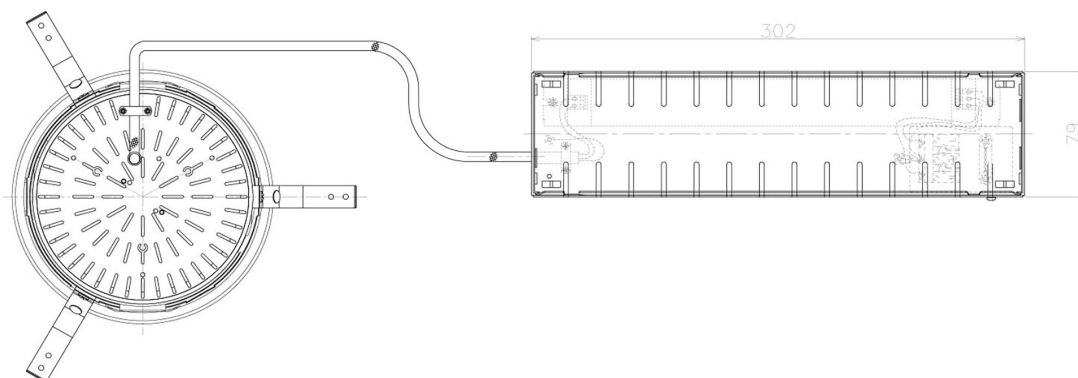

Item no. DD098-5060MW8535L

Series Name: Φ 150 Spark (Swallow Cone)

| | |
|------------------|-------------------------|
| Installation | Recessed mount |
| Type | |
| Fixture wattage | 48.5W |
| Beam angle | 59 deg |
| Color Temp. | 3500K |
| CRI | Ra>85 |
| Luminous | 5268 lm |
| Body | Die-cast aluminum alloy |
| Body finish | N/A |
| Trim finish | White |
| Reflector finish | Mirror |
| IP Rate | IP20 |
| Light source | COB module |
| Input Voltage | AC220~240V |
| Dimming Type | Non-Dimmable |
| Certificate | CE, CCC |
| Cut Hole | 150mm |

| Height (Weight) | |
|-----------------|-------------|
| 65.3W | 127 (1.4kg) |
| 48.5W | 127 (1.4kg) |
| 44.3W | 108 (1.2kg) |
| 33.8W | 108 (1.2kg) |
| 30.3W | 108 (1.2kg) |
| 23.0W | 78 (0.9kg) |