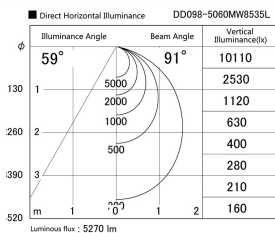

Item no. DD098-5060MW8535L

Series Name: Φ 150 Spark (Swallow Cone)

| | |
|------------------|-------------------------|
| Installation | Recessed mount |
| Type | |
| Fixture wattage | 48.5W |
| Beam angle | 59 deg |
| Color Temp. | 3500K |
| CRI | Ra>85 |
| Luminous | 5268 lm |
| Body | Die-cast aluminum alloy |
| Body finish | N/A |
| Trim finish | White |
| Reflector finish | Mirror |
| IP Rate | IP20 |
| Light source | COB module |
| Input Voltage | AC220~240V |
| Dimming Type | Non-Dimmable |
| Certificate | CE, CCC |
| Cut Hole | 150mm |

| Height (Weight) | |
|-----------------|-------------|
| 65.3W | 127 (1.4kg) |
| 48.5W | 127 (1.4kg) |
| 44.3W | 108 (1.2kg) |
| 33.8W | 108 (1.2kg) |
| 30.3W | 108 (1.2kg) |
| 23.0W | 78 (0.9kg) |