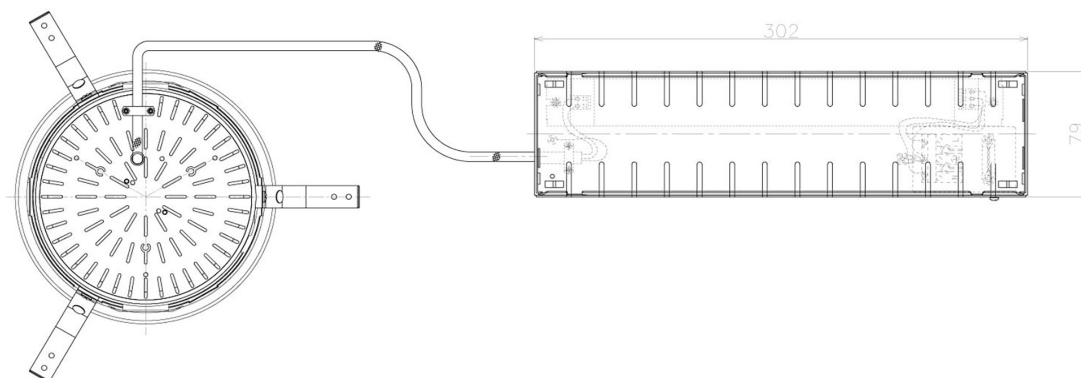

Item no. DD098-5060MW8535L

Series Name:  $\Phi$ 150 Spark (Swallow Cone)

Installation	Recessed mount
Type	$\Phi$ 150 Spark (Swallow Cone)
Fixture wattage	48.5W
Beam angle	59 deg
Color Temp.	3500K
CRI	Ra>85
Luminous	5268 lm
Body	Die-cast aluminum alloy
Body finish	N/A
Trim finish	White
Reflector finish	Mirror
IP Rate	IP20
Light source	COB module
Input Voltage	AC220~240V
Dimming Type	Non-Dimmable
Certificate	CE, CCC
Cut Hole	150mm

Height (Weight)	
65.3W	127 (1.4kg)
48.5W	127 (1.4kg)
44.3W	108 (1.2kg)
33.8W	108 (1.2kg)
30.3W	108 (1.2kg)
23.0W	78 (0.9kg)