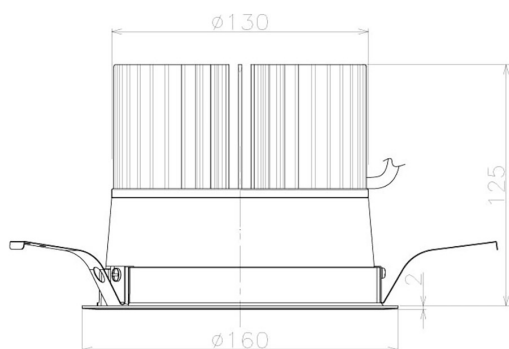

Item no. DD098-5060MW8535L

Series Name: Φ 150 Spark (Swallow Cone)

| | |
|------------------|-------------------------|
| Installation | Recessed mount |
| Type | |
| Fixture wattage | 48.5W |
| Beam angle | 59 deg |
| Color Temp. | 3500K |
| CRI | Ra>85 |
| Luminous | 5268 lm |
| Body | Die-cast aluminum alloy |
| Body finish | N/A |
| Trim finish | White |
| Reflector finish | Mirror |
| IP Rate | IP20 |
| Light source | COB module |
| Input Voltage | AC220~240V |
| Dimming Type | Non-Dimmable |
| Certificate | CE, CCC |
| Cut Hole | 150mm |

| Height (Weight) | |
|-----------------|-------------|
| 65.3W | 127 (1.4kg) |
| 48.5W | 127 (1.4kg) |
| 44.3W | 108 (1.2kg) |
| 33.8W | 108 (1.2kg) |
| 30.3W | 108 (1.2kg) |
| 23.0W | 78 (0.9kg) |