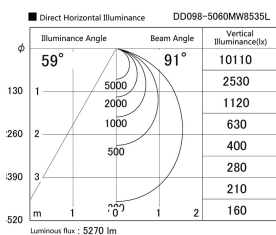

Item no. DD098-5060MW8535L

Series Name:  $\Phi$ 150 Spark (Swallow Cone)

Installation	Recessed mount
Type	$\Phi$ 150 Spark (Swallow Cone)
Fixture wattage	48.5W
Beam angle	59 deg
Color Temp.	3500K
CRI	Ra>85
Luminous	5268 lm
Body	Die-cast aluminum alloy
Body finish	N/A
Trim finish	White
Reflector finish	Mirror
IP Rate	IP20
Light source	COB module
Input Voltage	AC220~240V
Dimming Type	Non-Dimmable
Certificate	CE, CCC
Cut Hole	150mm

Height (Weight)	
65.3W	127 (1.4kg)
48.5W	127 (1.4kg)
44.3W	108 (1.2kg)
33.8W	108 (1.2kg)
30.3W	108 (1.2kg)
23.0W	78 (0.9kg)