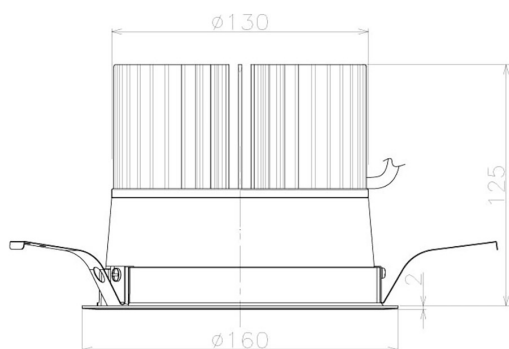

Item no. DD098-5060MW8540L

Series Name: Φ 150 Spark (Swallow Cone)

Installation	Recessed mount
Type	
Fixture wattage	48.5W
Beam angle	59 deg
Color Temp.	4000K
CRI	Ra>85
Luminous	5320 lm
Body	Die-cast aluminum alloy
Body finish	N/A
Trim finish	White
Reflector finish	Mirror
IP Rate	IP20
Light source	COB module
Input Voltage	AC220~240V
Dimming Type	Non-Dimmable
Certificate	CE, CCC
Cut Hole	150mm

Height (Weight)	
65.3W	127 (1.4kg)
48.5W	127 (1.4kg)
44.3W	108 (1.2kg)
33.8W	108 (1.2kg)
30.3W	108 (1.2kg)
23.0W	78 (0.9kg)