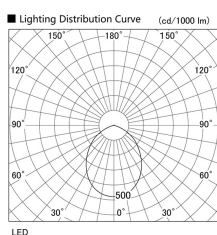

Item no. DD098-5060MW8540L

Series Name: Φ 150 Spark (Swallow Cone)

Installation	Recessed mount
Type	
Fixture wattage	48.5W
Beam angle	59 deg
Color Temp.	4000K
CRI	Ra>85
Luminous	5320 lm
Body	Die-cast aluminum alloy
Body finish	N/A
Trim finish	White
Reflector finish	Mirror
IP Rate	IP20
Light source	COB module
Input Voltage	AC220~240V
Dimming Type	Non-Dimmable
Certificate	CE, CCC
Cut Hole	150mm

Height (Weight)	
65.3W	127 (1.4kg)
48.5W	127 (1.4kg)
44.3W	108 (1.2kg)
33.8W	108 (1.2kg)
30.3W	108 (1.2kg)
23.0W	78 (0.9kg)