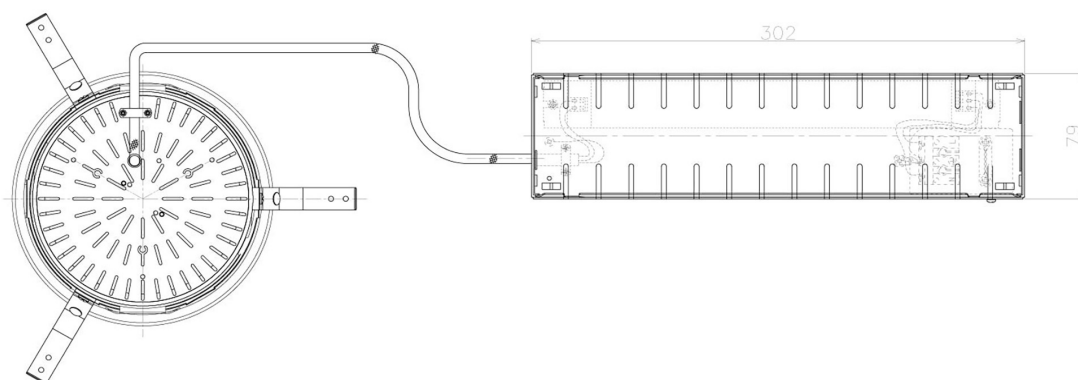

Item no. DD098-5060MW8540L

Series Name: Φ 150 Spark (Swallow Cone)

Installation	Recessed mount
Type	
Fixture wattage	48.5W
Beam angle	59 deg
Color Temp.	4000K
CRI	Ra>85
Luminous	5320 lm
Body	Die-cast aluminum alloy
Body finish	N/A
Trim finish	White
Reflector finish	Mirror
IP Rate	IP20
Light source	COB module
Input Voltage	AC220~240V
Dimming Type	Non-Dimmable
Certificate	CE, CCC
Cut Hole	150mm

Height (Weight)	
65.3W	127 (1.4kg)
48.5W	127 (1.4kg)
44.3W	108 (1.2kg)
33.8W	108 (1.2kg)
30.3W	108 (1.2kg)
23.0W	78 (0.9kg)