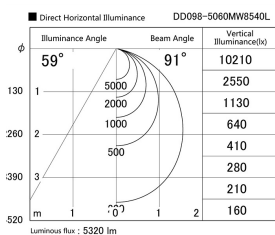

Item no. DD098-5060MW8540L

Series Name: Φ 150 Spark (Swallow Cone)

Installation	Recessed mount
Type	
Fixture wattage	48.5W
Beam angle	59 deg
Color Temp.	4000K
CRI	Ra>85
Luminous	5320 lm
Body	Die-cast aluminum alloy
Body finish	N/A
Trim finish	White
Reflector finish	Mirror
IP Rate	IP20
Light source	COB module
Input Voltage	AC220~240V
Dimming Type	Non-Dimmable
Certificate	CE, CCC
Cut Hole	150mm

Height (Weight)	
65.3W	127 (1.4kg)
48.5W	127 (1.4kg)
44.3W	108 (1.2kg)
33.8W	108 (1.2kg)
30.3W	108 (1.2kg)
23.0W	78 (0.9kg)