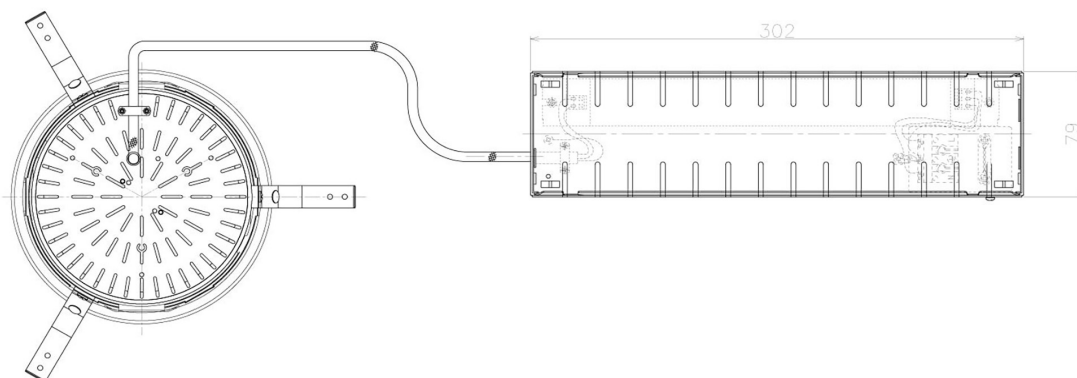

Item no. DD098-5060MW9027L

Series Name:  $\Phi$ 150 Spark (Swallow Cone)

Installation	Recessed mount
Type	
Fixture wattage	48.5W
Beam angle	59 deg
Color Temp.	2700K
CRI	Ra>90
Luminous	4508 lm
Body	Die-cast aluminum alloy
Body finish	N/A
Trim finish	White
Reflector finish	Mirror
IP Rate	IP20
Light source	COB module
Input Voltage	AC220~240V
Dimming Type	Non-Dimmable
Certificate	CE, CCC
Cut Hole	150mm

Height (Weight)	
65.3W	127 (1.4kg)
48.5W	127 (1.4kg)
44.3W	108 (1.2kg)
33.8W	108 (1.2kg)
30.3W	108 (1.2kg)
23.0W	78 (0.9kg)