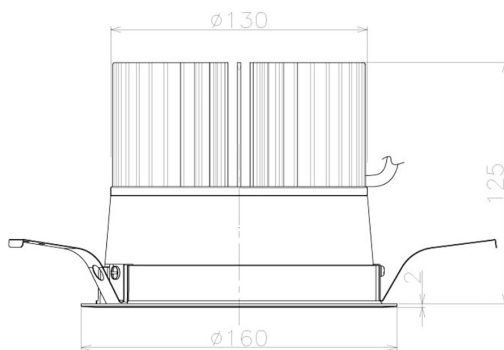

Item no. DD098-5060MW9027L

Series Name:  $\Phi$ 150 Spark (Swallow Cone)

Installation	Recessed mount
Type	
Fixture wattage	48.5W
Beam angle	59 deg
Color Temp.	2700K
CRI	Ra>90
Luminous	4508 lm
Body	Die-cast aluminum alloy
Body finish	N/A
Trim finish	White
Reflector finish	Mirror
IP Rate	IP20
Light source	COB module
Input Voltage	AC220~240V
Dimming Type	Non-Dimmable
Certificate	CE, CCC
Cut Hole	150mm

Height (Weight)	
65.3W	127 (1.4kg)
48.5W	127 (1.4kg)
44.3W	108 (1.2kg)
33.8W	108 (1.2kg)
30.3W	108 (1.2kg)
23.0W	78 (0.9kg)