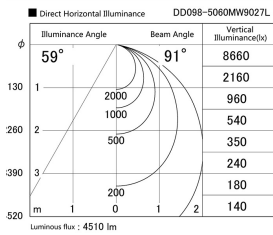

Item no. DD098-5060MW9027L

Series Name:  $\Phi$ 150 Spark (Swallow Cone)

Installation	Recessed mount
Type	
Fixture wattage	48.5W
Beam angle	59 deg
Color Temp.	2700K
CRI	Ra>90
Luminous	4508 lm
Body	Die-cast aluminum alloy
Body finish	N/A
Trim finish	White
Reflector finish	Mirror
IP Rate	IP20
Light source	COB module
Input Voltage	AC220~240V
Dimming Type	Non-Dimmable
Certificate	CE, CCC
Cut Hole	150mm

Height (Weight)	
65.3W	127 (1.4kg)
48.5W	127 (1.4kg)
44.3W	108 (1.2kg)
33.8W	108 (1.2kg)
30.3W	108 (1.2kg)
23.0W	78 (0.9kg)