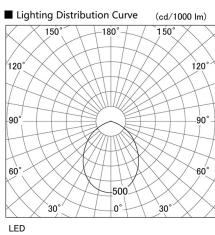

Item no. DD098-5060MW9027L

Series Name:  $\Phi$ 150 Spark (Swallow Cone)

Installation	Recessed mount
Type	
Fixture wattage	48.5W
Beam angle	59 deg
Color Temp.	2700K
CRI	Ra>90
Luminous	4508 lm
Body	Die-cast aluminum alloy
Body finish	N/A
Trim finish	White
Reflector finish	Mirror
IP Rate	IP20
Light source	COB module
Input Voltage	AC220~240V
Dimming Type	Non-Dimmable
Certificate	CE, CCC
Cut Hole	150mm

Height (Weight)	
65.3W	127 (1.4kg)
48.5W	127 (1.4kg)
44.3W	108 (1.2kg)
33.8W	108 (1.2kg)
30.3W	108 (1.2kg)
23.0W	78 (0.9kg)