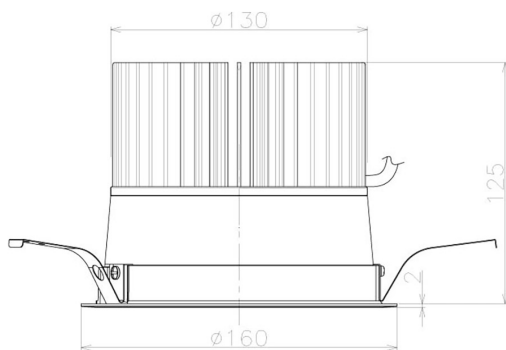

Item no. DD098-5060MW9035L

Series Name: $\Phi 150$ Spark (Swallow Cone)

Installation	Recessed mount
Type	
Fixture wattage	48.5W
Beam angle	59 deg
Color Temp.	3500K
CRI	Ra>90
Luminous	4790 lm
Body	Die-cast aluminum alloy
Body finish	N/A
Trim finish	White
Reflector finish	Mirror
IP Rate	IP20
Light source	COB module
Input Voltage	AC220~240V
Dimming Type	Non-Dimmable
Certificate	CE, CCC
Cut Hole	150mm

Height (Weight)	
65.3W	127 (1.4kg)
48.5W	127 (1.4kg)
44.3W	108 (1.2kg)
33.8W	108 (1.2kg)
30.3W	108 (1.2kg)
23.0W	78 (0.9kg)