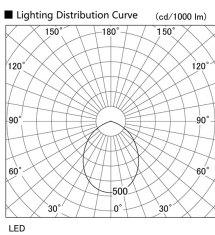

Item no. DD098-5060MW9035L

Series Name: $\Phi 150$ Spark (Swallow Cone)

Installation	Recessed mount
Type	
Fixture wattage	48.5W
Beam angle	59 deg
Color Temp.	3500K
CRI	Ra>90
Luminous	4790 lm
Body	Die-cast aluminum alloy
Body finish	N/A
Trim finish	White
Reflector finish	Mirror
IP Rate	IP20
Light source	COB module
Input Voltage	AC220~240V
Dimming Type	Non-Dimmable
Certificate	CE, CCC
Cut Hole	150mm

Height (Weight)	
65.3W	127 (1.4kg)
48.5W	127 (1.4kg)
44.3W	108 (1.2kg)
33.8W	108 (1.2kg)
30.3W	108 (1.2kg)
23.0W	78 (0.9kg)