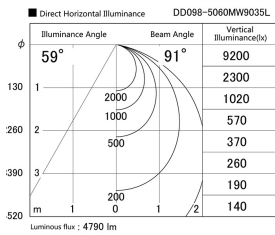

Item no. DD098-5060MW9035L

Series Name: $\Phi 150$ Spark (Swallow Cone)

Installation	Recessed mount
Type	
Fixture wattage	48.5W
Beam angle	59 deg
Color Temp.	3500K
CRI	Ra>90
Luminous	4790 lm
Body	Die-cast aluminum alloy
Body finish	N/A
Trim finish	White
Reflector finish	Mirror
IP Rate	IP20
Light source	COB module
Input Voltage	AC220~240V
Dimming Type	Non-Dimmable
Certificate	CE, CCC
Cut Hole	150mm

Height (Weight)	
65.3W	127 (1.4kg)
48.5W	127 (1.4kg)
44.3W	108 (1.2kg)
33.8W	108 (1.2kg)
30.3W	108 (1.2kg)
23.0W	78 (0.9kg)