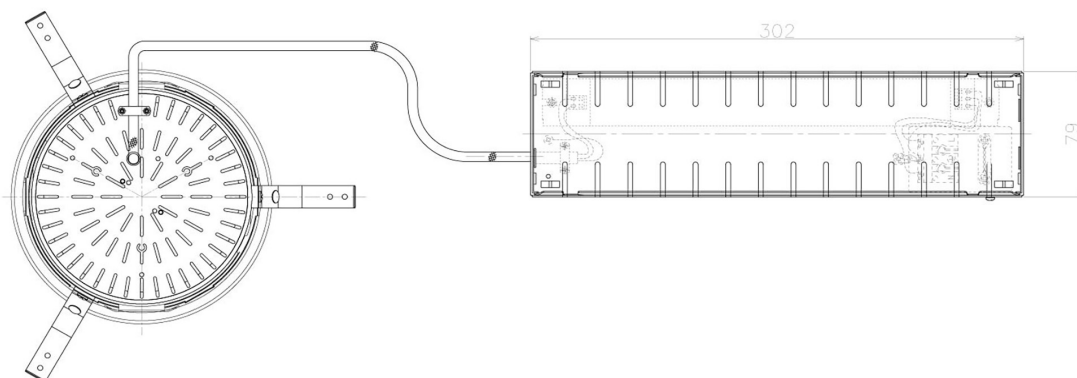

Item no. DD098-5060MW9035L

Series Name: $\Phi 150$ Spark (Swallow Cone)

Installation	Recessed mount
Type	
Fixture wattage	48.5W
Beam angle	59 deg
Color Temp.	3500K
CRI	Ra>90
Luminous	4790 lm
Body	Die-cast aluminum alloy
Body finish	N/A
Trim finish	White
Reflector finish	Mirror
IP Rate	IP20
Light source	COB module
Input Voltage	AC220~240V
Dimming Type	Non-Dimmable
Certificate	CE, CCC
Cut Hole	150mm

Height (Weight)	
65.3W	127 (1.4kg)
48.5W	127 (1.4kg)
44.3W	108 (1.2kg)
33.8W	108 (1.2kg)
30.3W	108 (1.2kg)
23.0W	78 (0.9kg)