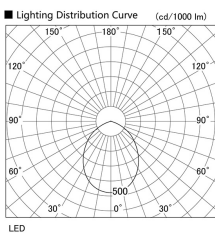

Item no. DD098-5060MW9040L

Series Name: Φ 150 Spark (Swallow Cone)

Installation	Recessed mount
Type	
Fixture wattage	48.5W
Beam angle	59 deg
Color Temp.	4000K
CRI	Ra>90
Luminous	4837 lm
Body	Die-cast aluminum alloy
Body finish	N/A
Trim finish	White
Reflector finish	Mirror
IP Rate	IP20
Light source	COB module
Input Voltage	AC220~240V
Dimming Type	Non-Dimmable
Certificate	CE, CCC
Cut Hole	150mm

Height (Weight)	
65.3W	127 (1.4kg)
48.5W	127 (1.4kg)
44.3W	108 (1.2kg)
33.8W	108 (1.2kg)
30.3W	108 (1.2kg)
23.0W	78 (0.9kg)