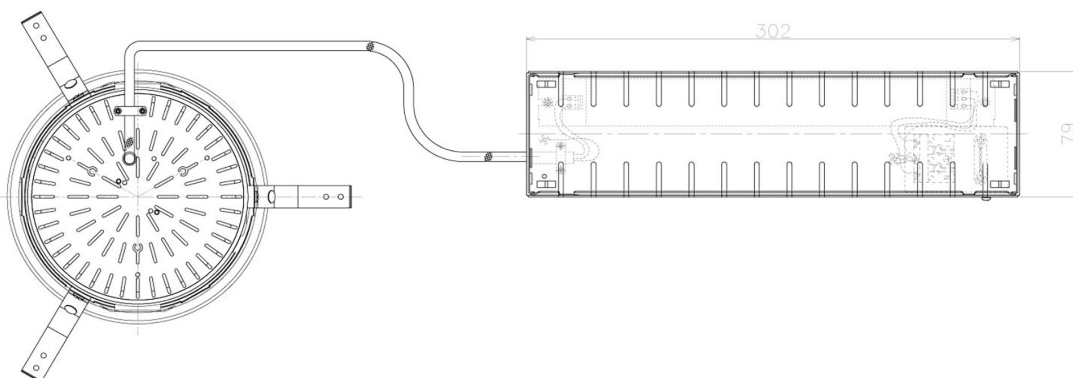

Item no. DD098-5060MW9040L

Series Name: Φ 150 Spark (Swallow Cone)

Installation	Recessed mount
Type	
Fixture wattage	48.5W
Beam angle	59 deg
Color Temp.	4000K
CRI	Ra>90
Luminous	4837 lm
Body	Die-cast aluminum alloy
Body finish	N/A
Trim finish	White
Reflector finish	Mirror
IP Rate	IP20
Light source	COB module
Input Voltage	AC220~240V
Dimming Type	Non-Dimmable
Certificate	CE, CCC
Cut Hole	150mm

Height (Weight)	
65.3W	127 (1.4kg)
48.5W	127 (1.4kg)
44.3W	108 (1.2kg)
33.8W	108 (1.2kg)
30.3W	108 (1.2kg)
23.0W	78 (0.9kg)