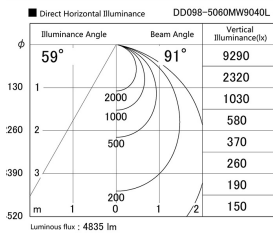

Item no. DD098-5060MW9040L

Series Name: Φ 150 Spark (Swallow Cone)

Installation	Recessed mount
Type	
Fixture wattage	48.5W
Beam angle	59 deg
Color Temp.	4000K
CRI	Ra>90
Luminous	4837 lm
Body	Die-cast aluminum alloy
Body finish	N/A
Trim finish	White
Reflector finish	Mirror
IP Rate	IP20
Light source	COB module
Input Voltage	AC220~240V
Dimming Type	Non-Dimmable
Certificate	CE, CCC
Cut Hole	150mm

Height (Weight)	
65.3W	127 (1.4kg)
48.5W	127 (1.4kg)
44.3W	108 (1.2kg)
33.8W	108 (1.2kg)
30.3W	108 (1.2kg)
23.0W	78 (0.9kg)