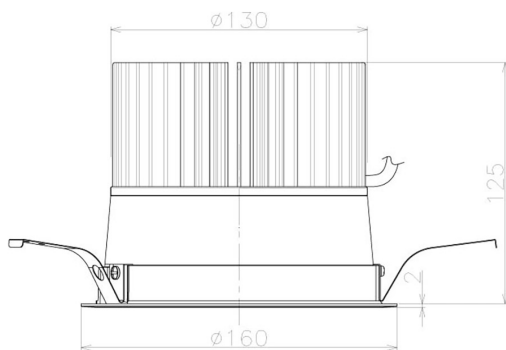

Item no. DD098-5060MW9040L

Series Name: Φ 150 Spark (Swallow Cone)

Installation	Recessed mount
Type	
Fixture wattage	48.5W
Beam angle	59 deg
Color Temp.	4000K
CRI	Ra>90
Luminous	4837 lm
Body	Die-cast aluminum alloy
Body finish	N/A
Trim finish	White
Reflector finish	Mirror
IP Rate	IP20
Light source	COB module
Input Voltage	AC220~240V
Dimming Type	Non-Dimmable
Certificate	CE, CCC
Cut Hole	150mm

Height (Weight)	
65.3W	127 (1.4kg)
48.5W	127 (1.4kg)
44.3W	108 (1.2kg)
33.8W	108 (1.2kg)
30.3W	108 (1.2kg)
23.0W	78 (0.9kg)