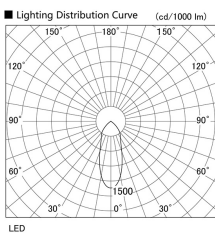

Item no. DD098-6540MW8527L

Series Name: Φ 150 Spark (Swallow Cone)

Installation	Recessed mount
Type	Φ 150 Spark (Swallow Cone)
Fixture wattage	65.3W
Beam angle	34 deg
Color Temp.	2700K
CRI	Ra>85
Luminous	6790 lm
Body	Die-cast aluminum alloy
Body finish	N/A
Trim finish	White
Reflector finish	Mirror
IP Rate	IP20
Light source	COB module
Input Voltage	AC220~240V
Dimming Type	Non-Dimmable
Certificate	CE, CCC
Cut Hole	150mm

Height (Weight)	
65.3W	127 (1.4kg)
48.5W	127 (1.4kg)
44.3W	108 (1.2kg)
33.8W	108 (1.2kg)
30.3W	108 (1.2kg)
23.0W	78 (0.9kg)