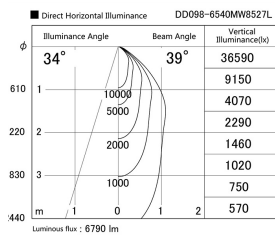

Item no. DD098-6540MW8527L

Series Name: Φ 150 Spark (Swallow Cone)

Installation	Recessed mount
Type	
Fixture wattage	65.3W
Beam angle	34 deg
Color Temp.	2700K
CRI	Ra>85
Luminous	6790 lm
Body	Die-cast aluminum alloy
Body finish	N/A
Trim finish	White
Reflector finish	Mirror
IP Rate	IP20
Light source	COB module
Input Voltage	AC220~240V
Dimming Type	Non-Dimmable
Certificate	CE, CCC
Cut Hole	150mm

Height (Weight)	
65.3W	127 (1.4kg)
48.5W	127 (1.4kg)
44.3W	108 (1.2kg)
33.8W	108 (1.2kg)
30.3W	108 (1.2kg)
23.0W	78 (0.9kg)