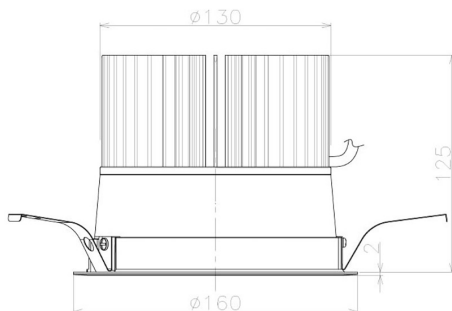

Item no. DD098-6540MW8527L

Series Name: Φ 150 Spark (Swallow Cone)

Installation	Recessed mount
Type	Φ 150 Spark (Swallow Cone)
Fixture wattage	65.3W
Beam angle	34 deg
Color Temp.	2700K
CRI	Ra>85
Luminous	6790 lm
Body	Die-cast aluminum alloy
Body finish	N/A
Trim finish	White
Reflector finish	Mirror
IP Rate	IP20
Light source	COB module
Input Voltage	AC220~240V
Dimming Type	Non-Dimmable
Certificate	CE, CCC
Cut Hole	150mm

Height (Weight)	
65.3W	127 (1.4kg)
48.5W	127 (1.4kg)
44.3W	108 (1.2kg)
33.8W	108 (1.2kg)
30.3W	108 (1.2kg)
23.0W	78 (0.9kg)