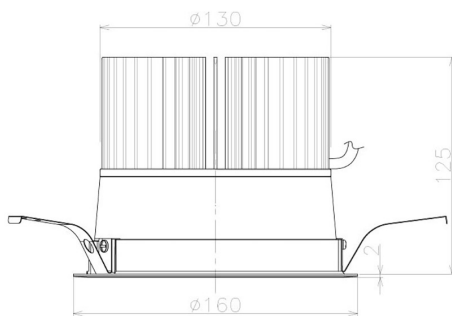

Item no. DD098-6540MW8527L

Series Name: Φ 150 Spark (Swallow Cone)

Installation	Recessed mount
Type	
Fixture wattage	65.3W
Beam angle	34 deg
Color Temp.	2700K
CRI	Ra>85
Luminous	6790 lm
Body	Die-cast aluminum alloy
Body finish	N/A
Trim finish	White
Reflector finish	Mirror
IP Rate	IP20
Light source	COB module
Input Voltage	AC220~240V
Dimming Type	Non-Dimmable
Certificate	CE, CCC
Cut Hole	150mm

Height (Weight)	
65.3W	127 (1.4kg)
48.5W	127 (1.4kg)
44.3W	108 (1.2kg)
33.8W	108 (1.2kg)
30.3W	108 (1.2kg)
23.0W	78 (0.9kg)