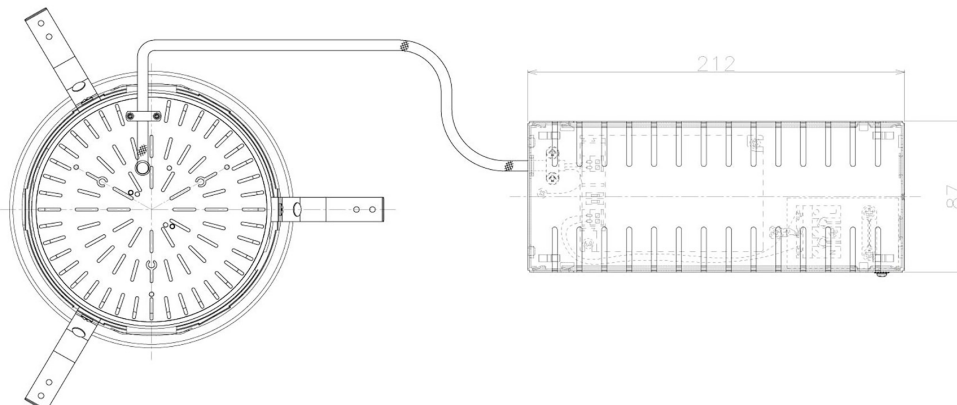

Item no. DD098-6540MW8527L

Series Name: Φ 150 Spark (Swallow Cone)

Installation	Recessed mount
Type	
Fixture wattage	65.3W
Beam angle	34 deg
Color Temp.	2700K
CRI	Ra>85
Luminous	6790 lm
Body	Die-cast aluminum alloy
Body finish	N/A
Trim finish	White
Reflector finish	Mirror
IP Rate	IP20
Light source	COB module
Input Voltage	AC220~240V
Dimming Type	Non-Dimmable
Certificate	CE, CCC
Cut Hole	150mm

Height (Weight)	
65.3W	127 (1.4kg)
48.5W	127 (1.4kg)
44.3W	108 (1.2kg)
33.8W	108 (1.2kg)
30.3W	108 (1.2kg)
23.0W	78 (0.9kg)