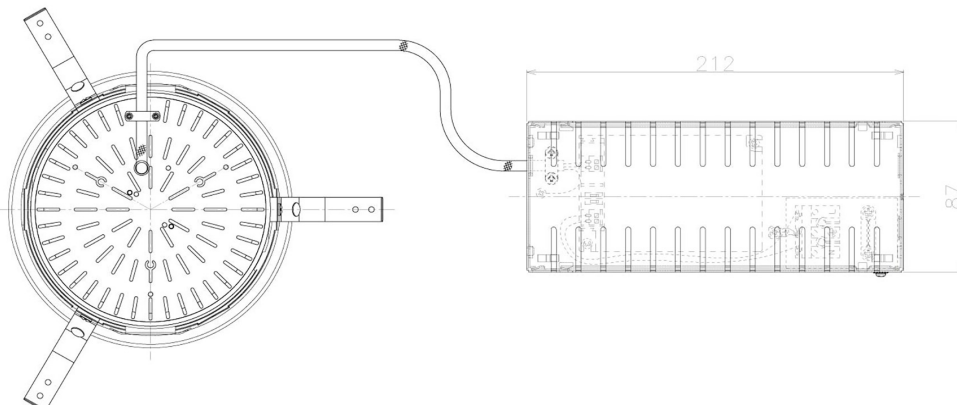

Item no. DD098-6540MW8527L

Series Name: Φ 150 Spark (Swallow Cone)

Installation	Recessed mount
Type	Φ 150 Spark (Swallow Cone)
Fixture wattage	65.3W
Beam angle	34 deg
Color Temp.	2700K
CRI	Ra>85
Luminous	6790 lm
Body	Die-cast aluminum alloy
Body finish	N/A
Trim finish	White
Reflector finish	Mirror
IP Rate	IP20
Light source	COB module
Input Voltage	AC220~240V
Dimming Type	Non-Dimmable
Certificate	CE, CCC
Cut Hole	150mm

Height (Weight)	
65.3W	127 (1.4kg)
48.5W	127 (1.4kg)
44.3W	108 (1.2kg)
33.8W	108 (1.2kg)
30.3W	108 (1.2kg)
23.0W	78 (0.9kg)