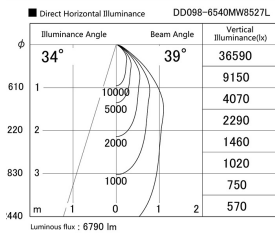

Item no. DD098-6540MW8527L

Series Name: Φ 150 Spark (Swallow Cone)

Installation	Recessed mount
Type	Φ 150 Spark (Swallow Cone)
Fixture wattage	65.3W
Beam angle	34 deg
Color Temp.	2700K
CRI	Ra>85
Luminous	6790 lm
Body	Die-cast aluminum alloy
Body finish	N/A
Trim finish	White
Reflector finish	Mirror
IP Rate	IP20
Light source	COB module
Input Voltage	AC220~240V
Dimming Type	Non-Dimmable
Certificate	CE, CCC
Cut Hole	150mm

Height (Weight)	
65.3W	127 (1.4kg)
48.5W	127 (1.4kg)
44.3W	108 (1.2kg)
33.8W	108 (1.2kg)
30.3W	108 (1.2kg)
23.0W	78 (0.9kg)