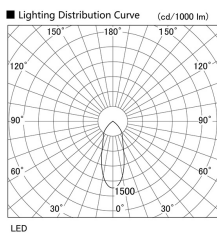

Item no. DD098-6540MW8527L

Series Name: Φ 150 Spark (Swallow Cone)

Installation	Recessed mount
Type	
Fixture wattage	65.3W
Beam angle	34 deg
Color Temp.	2700K
CRI	Ra>85
Luminous	6790 lm
Body	Die-cast aluminum alloy
Body finish	N/A
Trim finish	White
Reflector finish	Mirror
IP Rate	IP20
Light source	COB module
Input Voltage	AC220~240V
Dimming Type	Non-Dimmable
Certificate	CE, CCC
Cut Hole	150mm

Height (Weight)	
65.3W	127 (1.4kg)
48.5W	127 (1.4kg)
44.3W	108 (1.2kg)
33.8W	108 (1.2kg)
30.3W	108 (1.2kg)
23.0W	78 (0.9kg)