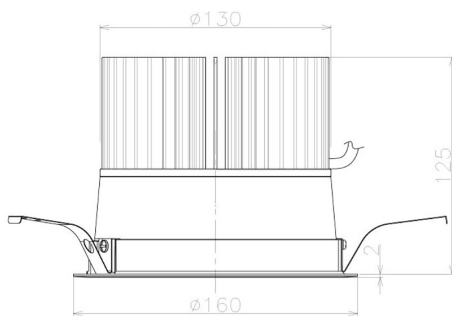

Item no. DD098-6540MW8530L

Series Name:  $\Phi$ 150 Spark (Swallow Cone)

Installation	Recessed mount
Type	
Fixture wattage	65.3W
Beam angle	34 deg
Color Temp.	3000K
CRI	Ra>85
Luminous	7073 lm
Body	Die-cast aluminum alloy
Body finish	N/A
Trim finish	White
Reflector finish	Mirror
IP Rate	IP20
Light source	COB module
Input Voltage	AC220~240V
Dimming Type	Non-Dimmable
Certificate	CE, CCC
Cut Hole	150mm

Height (Weight)	
65.3W	127 (1.4kg)
48.5W	127 (1.4kg)
44.3W	108 (1.2kg)
33.8W	108 (1.2kg)
30.3W	108 (1.2kg)
23.0W	78 (0.9kg)