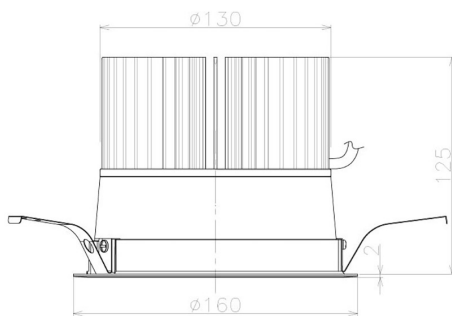

Item no. DD098-6540MW8530L

Series Name: Φ 150 Spark (Swallow Cone)

Installation	Recessed mount
Type	
Fixture wattage	65.3W
Beam angle	34 deg
Color Temp.	3000K
CRI	Ra>85
Luminous	7073 lm
Body	Die-cast aluminum alloy
Body finish	N/A
Trim finish	White
Reflector finish	Mirror
IP Rate	IP20
Light source	COB module
Input Voltage	AC220~240V
Dimming Type	Non-Dimmable
Certificate	CE, CCC
Cut Hole	150mm

Height (Weight)	
65.3W	127 (1.4kg)
48.5W	127 (1.4kg)
44.3W	108 (1.2kg)
33.8W	108 (1.2kg)
30.3W	108 (1.2kg)
23.0W	78 (0.9kg)