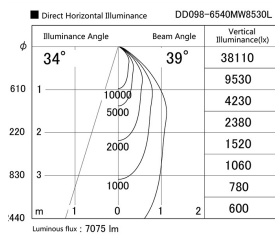

Item no. DD098-6540MW8530L

Series Name: Φ 150 Spark (Swallow Cone)

Installation	Recessed mount
Type	
Fixture wattage	65.3W
Beam angle	34 deg
Color Temp.	3000K
CRI	Ra>85
Luminous	7073 lm
Body	Die-cast aluminum alloy
Body finish	N/A
Trim finish	White
Reflector finish	Mirror
IP Rate	IP20
Light source	COB module
Input Voltage	AC220~240V
Dimming Type	Non-Dimmable
Certificate	CE, CCC
Cut Hole	150mm

Height (Weight)	
65.3W	127 (1.4kg)
48.5W	127 (1.4kg)
44.3W	108 (1.2kg)
33.8W	108 (1.2kg)
30.3W	108 (1.2kg)
23.0W	78 (0.9kg)