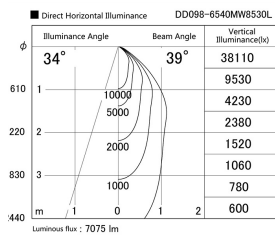

Item no. DD098-6540MW8530L

Series Name:  $\Phi$ 150 Spark (Swallow Cone)

Installation	Recessed mount
Type	
Fixture wattage	65.3W
Beam angle	34 deg
Color Temp.	3000K
CRI	Ra>85
Luminous	7073 lm
Body	Die-cast aluminum alloy
Body finish	N/A
Trim finish	White
Reflector finish	Mirror
IP Rate	IP20
Light source	COB module
Input Voltage	AC220~240V
Dimming Type	Non-Dimmable
Certificate	CE, CCC
Cut Hole	150mm

Height (Weight)	
65.3W	127 (1.4kg)
48.5W	127 (1.4kg)
44.3W	108 (1.2kg)
33.8W	108 (1.2kg)
30.3W	108 (1.2kg)
23.0W	78 (0.9kg)