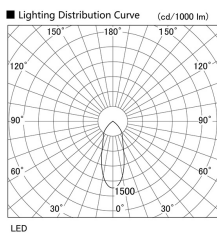

Item no. DD098-6540MW8530L

Series Name: Φ 150 Spark (Swallow Cone)

Installation	Recessed mount
Type	
Fixture wattage	65.3W
Beam angle	34 deg
Color Temp.	3000K
CRI	Ra>85
Luminous	7073 lm
Body	Die-cast aluminum alloy
Body finish	N/A
Trim finish	White
Reflector finish	Mirror
IP Rate	IP20
Light source	COB module
Input Voltage	AC220~240V
Dimming Type	Non-Dimmable
Certificate	CE, CCC
Cut Hole	150mm

Height (Weight)	
65.3W	127 (1.4kg)
48.5W	127 (1.4kg)
44.3W	108 (1.2kg)
33.8W	108 (1.2kg)
30.3W	108 (1.2kg)
23.0W	78 (0.9kg)