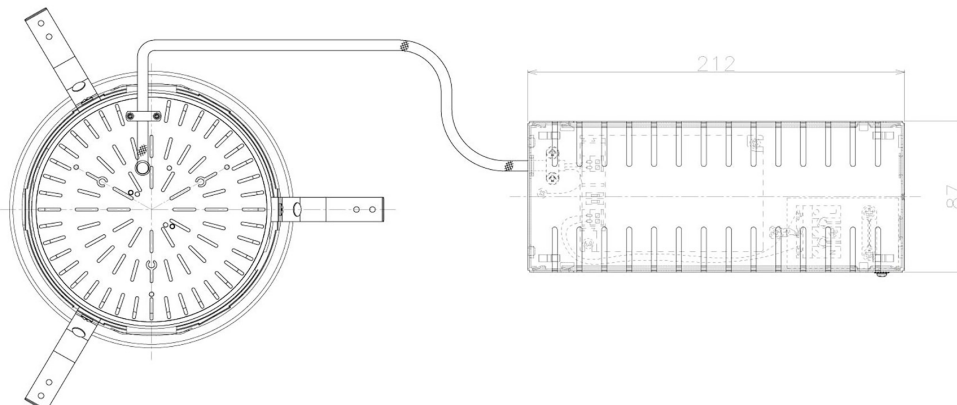

Item no. DD098-6540MW8530L

Series Name: Φ 150 Spark (Swallow Cone)

Installation	Recessed mount
Type	
Fixture wattage	65.3W
Beam angle	34 deg
Color Temp.	3000K
CRI	Ra>85
Luminous	7073 lm
Body	Die-cast aluminum alloy
Body finish	N/A
Trim finish	White
Reflector finish	Mirror
IP Rate	IP20
Light source	COB module
Input Voltage	AC220~240V
Dimming Type	Non-Dimmable
Certificate	CE, CCC
Cut Hole	150mm

Height (Weight)	
65.3W	127 (1.4kg)
48.5W	127 (1.4kg)
44.3W	108 (1.2kg)
33.8W	108 (1.2kg)
30.3W	108 (1.2kg)
23.0W	78 (0.9kg)