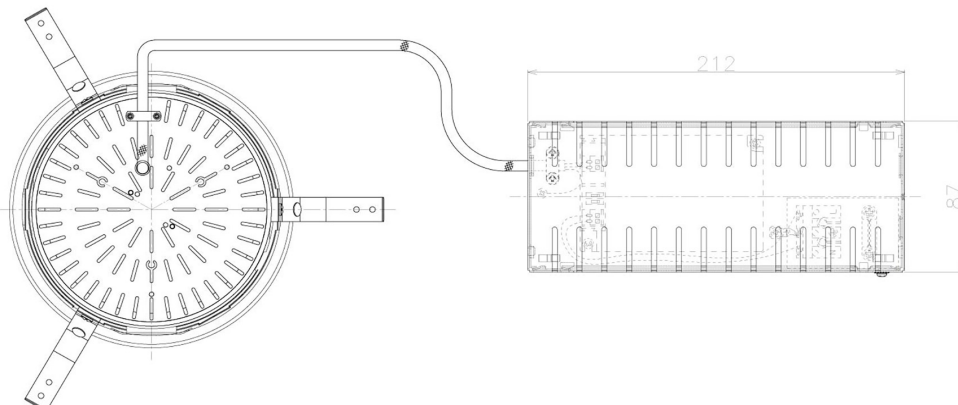

Item no. DD098-6540MW8530L

Series Name:  $\Phi$ 150 Spark (Swallow Cone)

Installation	Recessed mount
Type	
Fixture wattage	65.3W
Beam angle	34 deg
Color Temp.	3000K
CRI	Ra>85
Luminous	7073 lm
Body	Die-cast aluminum alloy
Body finish	N/A
Trim finish	White
Reflector finish	Mirror
IP Rate	IP20
Light source	COB module
Input Voltage	AC220~240V
Dimming Type	Non-Dimmable
Certificate	CE, CCC
Cut Hole	150mm

Height (Weight)	
65.3W	127 (1.4kg)
48.5W	127 (1.4kg)
44.3W	108 (1.2kg)
33.8W	108 (1.2kg)
30.3W	108 (1.2kg)
23.0W	78 (0.9kg)