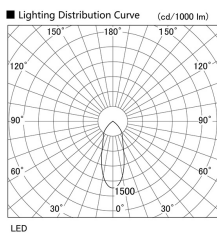

Item no. DD098-6540MW8530L

Series Name:  $\Phi$ 150 Spark (Swallow Cone)

Installation	Recessed mount
Type	
Fixture wattage	65.3W
Beam angle	34 deg
Color Temp.	3000K
CRI	Ra>85
Luminous	7073 lm
Body	Die-cast aluminum alloy
Body finish	N/A
Trim finish	White
Reflector finish	Mirror
IP Rate	IP20
Light source	COB module
Input Voltage	AC220~240V
Dimming Type	Non-Dimmable
Certificate	CE, CCC
Cut Hole	150mm

Height (Weight)	
65.3W	127 (1.4kg)
48.5W	127 (1.4kg)
44.3W	108 (1.2kg)
33.8W	108 (1.2kg)
30.3W	108 (1.2kg)
23.0W	78 (0.9kg)