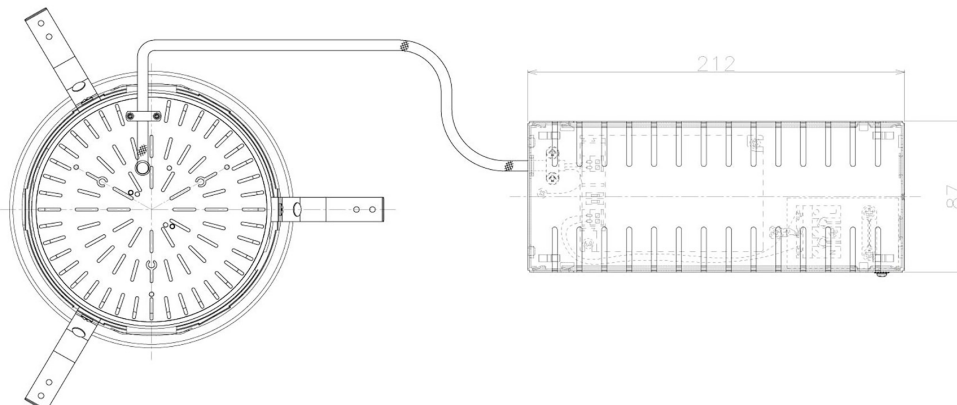

Item no. DD098-6540MW8535L

Series Name: Φ 150 Spark (Swallow Cone)

Installation	Recessed mount
Type	
Fixture wattage	65.3W
Beam angle	34 deg
Color Temp.	3500K
CRI	Ra>85
Luminous	7214 lm
Body	Die-cast aluminum alloy
Body finish	N/A
Trim finish	White
Reflector finish	Mirror
IP Rate	IP20
Light source	COB module
Input Voltage	AC220~240V
Dimming Type	Non-Dimmable
Certificate	CE, CCC
Cut Hole	150mm

Height (Weight)	
65.3W	127 (1.4kg)
48.5W	127 (1.4kg)
44.3W	108 (1.2kg)
33.8W	108 (1.2kg)
30.3W	108 (1.2kg)
23.0W	78 (0.9kg)