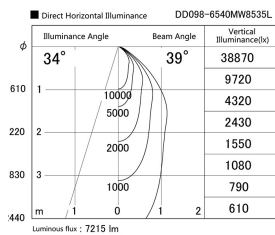

Item no. DD098-6540MW8535L

Series Name: Φ 150 Spark (Swallow Cone)

Installation	Recessed mount
Type	
Fixture wattage	65.3W
Beam angle	34 deg
Color Temp.	3500K
CRI	Ra>85
Luminous	7214 lm
Body	Die-cast aluminum alloy
Body finish	N/A
Trim finish	White
Reflector finish	Mirror
IP Rate	IP20
Light source	COB module
Input Voltage	AC220~240V
Dimming Type	Non-Dimmable
Certificate	CE, CCC
Cut Hole	150mm

Height (Weight)	
65.3W	127 (1.4kg)
48.5W	127 (1.4kg)
44.3W	108 (1.2kg)
33.8W	108 (1.2kg)
30.3W	108 (1.2kg)
23.0W	78 (0.9kg)