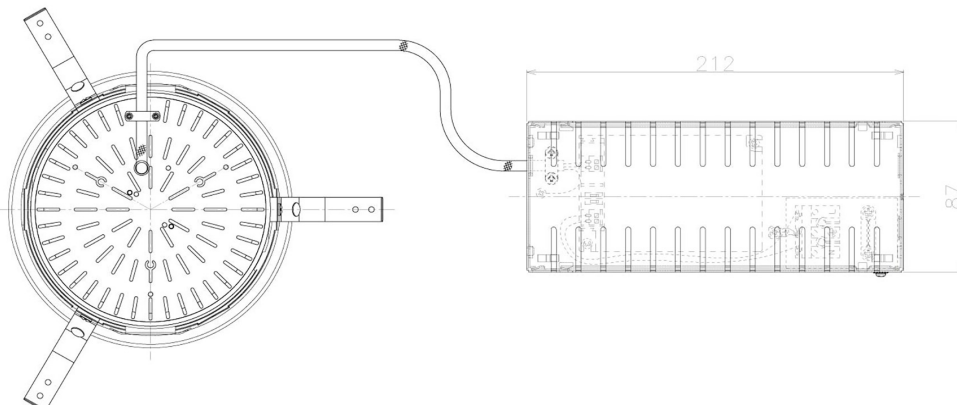

Item no. DD098-6540MW8535L

Series Name: Φ 150 Spark (Swallow Cone)

| | |
|------------------|---------------------------------|
| Installation | Recessed mount |
| Type | Φ 150 Spark (Swallow Cone) |
| Fixture wattage | 65.3W |
| Beam angle | 34 deg |
| Color Temp. | 3500K |
| CRI | Ra>85 |
| Luminous | 7214 lm |
| Body | Die-cast aluminum alloy |
| Body finish | N/A |
| Trim finish | White |
| Reflector finish | Mirror |
| IP Rate | IP20 |
| Light source | COB module |
| Input Voltage | AC220~240V |
| Dimming Type | Non-Dimmable |
| Certificate | CE, CCC |
| Cut Hole | 150mm |

| Height (Weight) | |
|-----------------|-------------|
| 65.3W | 127 (1.4kg) |
| 48.5W | 127 (1.4kg) |
| 44.3W | 108 (1.2kg) |
| 33.8W | 108 (1.2kg) |
| 30.3W | 108 (1.2kg) |
| 23.0W | 78 (0.9kg) |