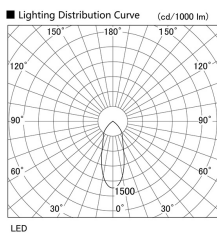

Item no. DD098-6540MW8535L

Series Name: Φ 150 Spark (Swallow Cone)

Installation	Recessed mount
Type	
Fixture wattage	65.3W
Beam angle	34 deg
Color Temp.	3500K
CRI	Ra>85
Luminous	7214 lm
Body	Die-cast aluminum alloy
Body finish	N/A
Trim finish	White
Reflector finish	Mirror
IP Rate	IP20
Light source	COB module
Input Voltage	AC220~240V
Dimming Type	Non-Dimmable
Certificate	CE, CCC
Cut Hole	150mm

Height (Weight)	
65.3W	127 (1.4kg)
48.5W	127 (1.4kg)
44.3W	108 (1.2kg)
33.8W	108 (1.2kg)
30.3W	108 (1.2kg)
23.0W	78 (0.9kg)