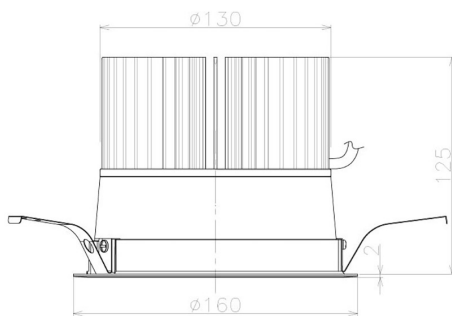

Item no. DD098-6540MW8535L

Series Name: Φ 150 Spark (Swallow Cone)

Installation	Recessed mount
Type	
Fixture wattage	65.3W
Beam angle	34 deg
Color Temp.	3500K
CRI	Ra>85
Luminous	7214 lm
Body	Die-cast aluminum alloy
Body finish	N/A
Trim finish	White
Reflector finish	Mirror
IP Rate	IP20
Light source	COB module
Input Voltage	AC220~240V
Dimming Type	Non-Dimmable
Certificate	CE, CCC
Cut Hole	150mm

Height (Weight)	
65.3W	127 (1.4kg)
48.5W	127 (1.4kg)
44.3W	108 (1.2kg)
33.8W	108 (1.2kg)
30.3W	108 (1.2kg)
23.0W	78 (0.9kg)