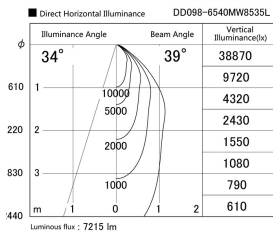

Item no. DD098-6540MW8535L

Series Name: Φ 150 Spark (Swallow Cone)

| | |
|------------------|---------------------------------|
| Installation | Recessed mount |
| Type | Φ 150 Spark (Swallow Cone) |
| Fixture wattage | 65.3W |
| Beam angle | 34 deg |
| Color Temp. | 3500K |
| CRI | Ra>85 |
| Luminous | 7214 lm |
| Body | Die-cast aluminum alloy |
| Body finish | N/A |
| Trim finish | White |
| Reflector finish | Mirror |
| IP Rate | IP20 |
| Light source | COB module |
| Input Voltage | AC220~240V |
| Dimming Type | Non-Dimmable |
| Certificate | CE, CCC |
| Cut Hole | 150mm |

| Height (Weight) | |
|-----------------|-------------|
| 65.3W | 127 (1.4kg) |
| 48.5W | 127 (1.4kg) |
| 44.3W | 108 (1.2kg) |
| 33.8W | 108 (1.2kg) |
| 30.3W | 108 (1.2kg) |
| 23.0W | 78 (0.9kg) |