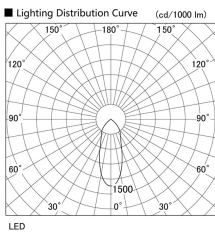

Item no. DD098-6540MW8535L

Series Name: Φ 150 Spark (Swallow Cone)

| | |
|------------------|---------------------------------|
| Installation | Recessed mount |
| Type | Φ 150 Spark (Swallow Cone) |
| Fixture wattage | 65.3W |
| Beam angle | 34 deg |
| Color Temp. | 3500K |
| CRI | Ra>85 |
| Luminous | 7214 lm |
| Body | Die-cast aluminum alloy |
| Body finish | N/A |
| Trim finish | White |
| Reflector finish | Mirror |
| IP Rate | IP20 |
| Light source | COB module |
| Input Voltage | AC220~240V |
| Dimming Type | Non-Dimmable |
| Certificate | CE, CCC |
| Cut Hole | 150mm |

| Height (Weight) | |
|-----------------|-------------|
| 65.3W | 127 (1.4kg) |
| 48.5W | 127 (1.4kg) |
| 44.3W | 108 (1.2kg) |
| 33.8W | 108 (1.2kg) |
| 30.3W | 108 (1.2kg) |
| 23.0W | 78 (0.9kg) |