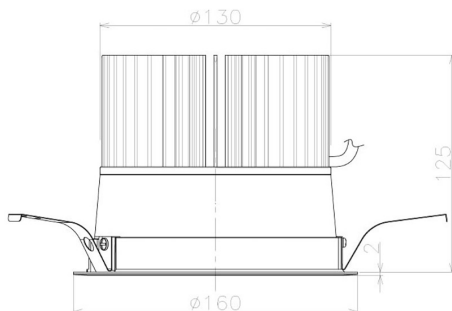

Item no. DD098-6540MW8535L

Series Name: Φ 150 Spark (Swallow Cone)

| | |
|------------------|---------------------------------|
| Installation | Recessed mount |
| Type | Φ 150 Spark (Swallow Cone) |
| Fixture wattage | 65.3W |
| Beam angle | 34 deg |
| Color Temp. | 3500K |
| CRI | Ra>85 |
| Luminous | 7214 lm |
| Body | Die-cast aluminum alloy |
| Body finish | N/A |
| Trim finish | White |
| Reflector finish | Mirror |
| IP Rate | IP20 |
| Light source | COB module |
| Input Voltage | AC220~240V |
| Dimming Type | Non-Dimmable |
| Certificate | CE, CCC |
| Cut Hole | 150mm |

| Height (Weight) | |
|-----------------|-------------|
| 65.3W | 127 (1.4kg) |
| 48.5W | 127 (1.4kg) |
| 44.3W | 108 (1.2kg) |
| 33.8W | 108 (1.2kg) |
| 30.3W | 108 (1.2kg) |
| 23.0W | 78 (0.9kg) |