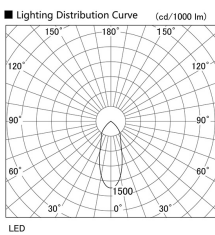

Item no. DD098-6540MW8540L

Series Name: Φ 150 Spark (Swallow Cone)

Installation	Recessed mount
Type	
Fixture wattage	65.3W
Beam angle	34 deg
Color Temp.	4000K
CRI	Ra>85
Luminous	7285 lm
Body	Die-cast aluminum alloy
Body finish	N/A
Trim finish	White
Reflector finish	Mirror
IP Rate	IP20
Light source	COB module
Input Voltage	AC220~240V
Dimming Type	Non-Dimmable
Certificate	CE, CCC
Cut Hole	150mm

Height (Weight)	
65.3W	127 (1.4kg)
48.5W	127 (1.4kg)
44.3W	108 (1.2kg)
33.8W	108 (1.2kg)
30.3W	108 (1.2kg)
23.0W	78 (0.9kg)