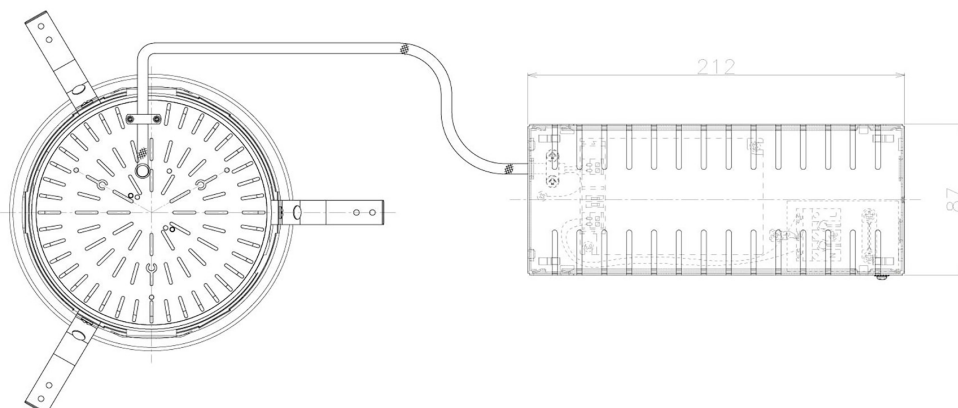

Item no. DD098-6540MW8540L

Series Name: Φ 150 Spark (Swallow Cone)

Installation	Recessed mount
Type	
Fixture wattage	65.3W
Beam angle	34 deg
Color Temp.	4000K
CRI	Ra>85
Luminous	7285 lm
Body	Die-cast aluminum alloy
Body finish	N/A
Trim finish	White
Reflector finish	Mirror
IP Rate	IP20
Light source	COB module
Input Voltage	AC220~240V
Dimming Type	Non-Dimmable
Certificate	CE, CCC
Cut Hole	150mm

Height (Weight)	
65.3W	127 (1.4kg)
48.5W	127 (1.4kg)
44.3W	108 (1.2kg)
33.8W	108 (1.2kg)
30.3W	108 (1.2kg)
23.0W	78 (0.9kg)