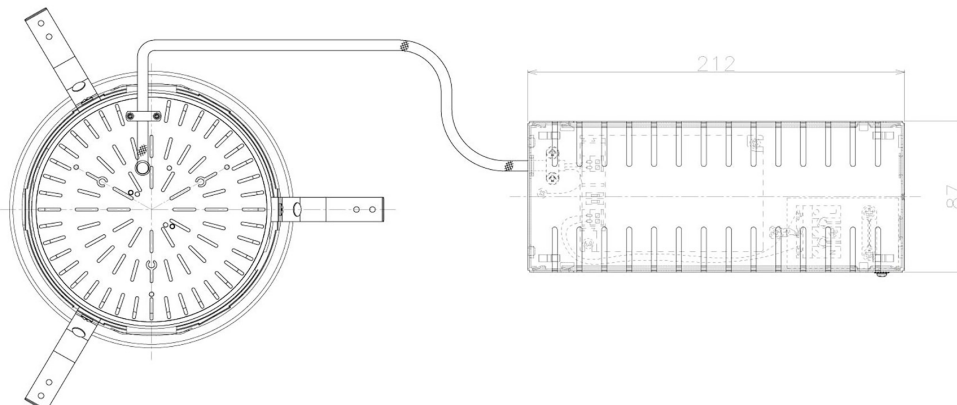

Item no. DD098-6540MW8540L

Series Name: Φ 150 Spark (Swallow Cone)

Installation	Recessed mount
Type	
Fixture wattage	65.3W
Beam angle	34 deg
Color Temp.	4000K
CRI	Ra>85
Luminous	7285 lm
Body	Die-cast aluminum alloy
Body finish	N/A
Trim finish	White
Reflector finish	Mirror
IP Rate	IP20
Light source	COB module
Input Voltage	AC220~240V
Dimming Type	Non-Dimmable
Certificate	CE, CCC
Cut Hole	150mm

Height (Weight)	
65.3W	127 (1.4kg)
48.5W	127 (1.4kg)
44.3W	108 (1.2kg)
33.8W	108 (1.2kg)
30.3W	108 (1.2kg)
23.0W	78 (0.9kg)