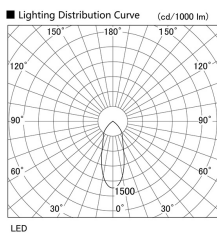

Item no. DD098-6540MW8540L

Series Name: Φ 150 Spark (Swallow Cone)

Installation	Recessed mount
Type	
Fixture wattage	65.3W
Beam angle	34 deg
Color Temp.	4000K
CRI	Ra>85
Luminous	7285 lm
Body	Die-cast aluminum alloy
Body finish	N/A
Trim finish	White
Reflector finish	Mirror
IP Rate	IP20
Light source	COB module
Input Voltage	AC220~240V
Dimming Type	Non-Dimmable
Certificate	CE, CCC
Cut Hole	150mm

Height (Weight)	
65.3W	127 (1.4kg)
48.5W	127 (1.4kg)
44.3W	108 (1.2kg)
33.8W	108 (1.2kg)
30.3W	108 (1.2kg)
23.0W	78 (0.9kg)