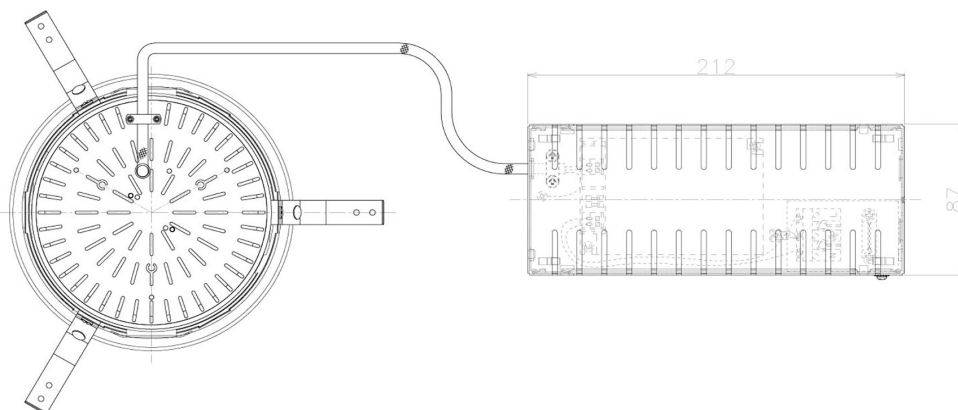

Item no. DD098-6540MW8540L

Series Name: Φ 150 Spark (Swallow Cone)

Installation	Recessed mount
Type	Φ 150 Spark (Swallow Cone)
Fixture wattage	65.3W
Beam angle	34 deg
Color Temp.	4000K
CRI	Ra>85
Luminous	7285 lm
Body	Die-cast aluminum alloy
Body finish	N/A
Trim finish	White
Reflector finish	Mirror
IP Rate	IP20
Light source	COB module
Input Voltage	AC220~240V
Dimming Type	Non-Dimmable
Certificate	CE, CCC
Cut Hole	150mm

Height (Weight)	
65.3W	127 (1.4kg)
48.5W	127 (1.4kg)
44.3W	108 (1.2kg)
33.8W	108 (1.2kg)
30.3W	108 (1.2kg)
23.0W	78 (0.9kg)