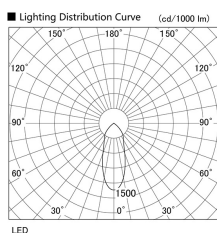

Item no. DD098-6540MW8540L

Series Name: Φ 150 Spark (Swallow Cone)

Installation	Recessed mount
Type	Φ 150 Spark (Swallow Cone)
Fixture wattage	65.3W
Beam angle	34 deg
Color Temp.	4000K
CRI	Ra>85
Luminous	7285 lm
Body	Die-cast aluminum alloy
Body finish	N/A
Trim finish	White
Reflector finish	Mirror
IP Rate	IP20
Light source	COB module
Input Voltage	AC220~240V
Dimming Type	Non-Dimmable
Certificate	CE, CCC
Cut Hole	150mm

Height (Weight)	
65.3W	127 (1.4kg)
48.5W	127 (1.4kg)
44.3W	108 (1.2kg)
33.8W	108 (1.2kg)
30.3W	108 (1.2kg)
23.0W	78 (0.9kg)