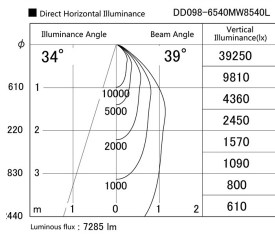

Item no. DD098-6540MW8540L

Series Name: Φ 150 Spark (Swallow Cone)

Installation	Recessed mount
Type	
Fixture wattage	65.3W
Beam angle	34 deg
Color Temp.	4000K
CRI	Ra>85
Luminous	7285 lm
Body	Die-cast aluminum alloy
Body finish	N/A
Trim finish	White
Reflector finish	Mirror
IP Rate	IP20
Light source	COB module
Input Voltage	AC220~240V
Dimming Type	Non-Dimmable
Certificate	CE, CCC
Cut Hole	150mm

Height (Weight)	
65.3W	127 (1.4kg)
48.5W	127 (1.4kg)
44.3W	108 (1.2kg)
33.8W	108 (1.2kg)
30.3W	108 (1.2kg)
23.0W	78 (0.9kg)