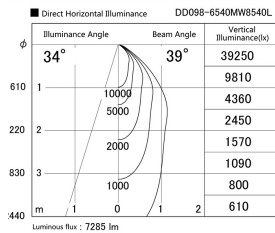

Item no. DD098-6540MW8540L

Series Name: Φ 150 Spark (Swallow Cone)

Installation	Recessed mount
Type	
Fixture wattage	65.3W
Beam angle	34 deg
Color Temp.	4000K
CRI	Ra>85
Luminous	7285 lm
Body	Die-cast aluminum alloy
Body finish	N/A
Trim finish	White
Reflector finish	Mirror
IP Rate	IP20
Light source	COB module
Input Voltage	AC220~240V
Dimming Type	Non-Dimmable
Certificate	CE, CCC
Cut Hole	150mm

Height (Weight)	
65.3W	127 (1.4kg)
48.5W	127 (1.4kg)
44.3W	108 (1.2kg)
33.8W	108 (1.2kg)
30.3W	108 (1.2kg)
23.0W	78 (0.9kg)