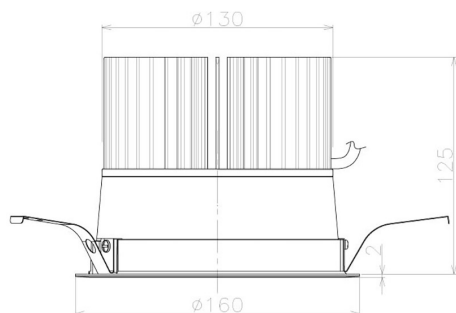

Item no. DD098-6540MW8540L

Series Name: Φ 150 Spark (Swallow Cone)

Installation	Recessed mount
Type	Φ 150 Spark (Swallow Cone)
Fixture wattage	65.3W
Beam angle	34 deg
Color Temp.	4000K
CRI	Ra>85
Luminous	7285 lm
Body	Die-cast aluminum alloy
Body finish	N/A
Trim finish	White
Reflector finish	Mirror
IP Rate	IP20
Light source	COB module
Input Voltage	AC220~240V
Dimming Type	Non-Dimmable
Certificate	CE, CCC
Cut Hole	150mm

Height (Weight)	
65.3W	127 (1.4kg)
48.5W	127 (1.4kg)
44.3W	108 (1.2kg)
33.8W	108 (1.2kg)
30.3W	108 (1.2kg)
23.0W	78 (0.9kg)