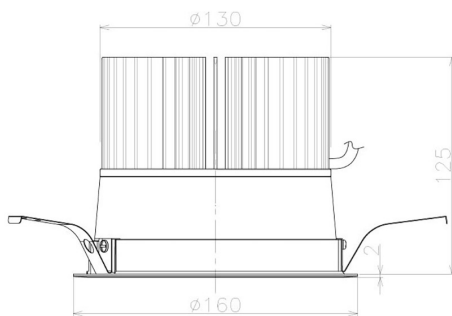

Item no. DD098-6540MW8540L

Series Name: Φ 150 Spark (Swallow Cone)

Installation	Recessed mount
Type	
Fixture wattage	65.3W
Beam angle	34 deg
Color Temp.	4000K
CRI	Ra>85
Luminous	7285 lm
Body	Die-cast aluminum alloy
Body finish	N/A
Trim finish	White
Reflector finish	Mirror
IP Rate	IP20
Light source	COB module
Input Voltage	AC220~240V
Dimming Type	Non-Dimmable
Certificate	CE, CCC
Cut Hole	150mm

Height (Weight)	
65.3W	127 (1.4kg)
48.5W	127 (1.4kg)
44.3W	108 (1.2kg)
33.8W	108 (1.2kg)
30.3W	108 (1.2kg)
23.0W	78 (0.9kg)