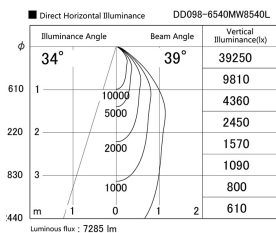

Item no. DD098-6540MW8540L

Series Name: Φ 150 Spark (Swallow Cone)

Installation	Recessed mount
Type	Φ 150 Spark (Swallow Cone)
Fixture wattage	65.3W
Beam angle	34 deg
Color Temp.	4000K
CRI	Ra>85
Luminous	7285 lm
Body	Die-cast aluminum alloy
Body finish	N/A
Trim finish	White
Reflector finish	Mirror
IP Rate	IP20
Light source	COB module
Input Voltage	AC220~240V
Dimming Type	Non-Dimmable
Certificate	CE, CCC
Cut Hole	150mm

Height (Weight)	
65.3W	127 (1.4kg)
48.5W	127 (1.4kg)
44.3W	108 (1.2kg)
33.8W	108 (1.2kg)
30.3W	108 (1.2kg)
23.0W	78 (0.9kg)