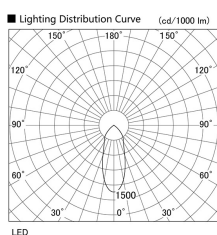

Item no. DD098-6540MW9027L

Series Name: Φ 150 Spark (Swallow Cone)

Installation	Recessed mount
Type	
Fixture wattage	65.3W
Beam angle	34 deg
Color Temp.	2700K
CRI	Ra>90
Luminous	6174 lm
Body	Die-cast aluminum alloy
Body finish	N/A
Trim finish	White
Reflector finish	Mirror
IP Rate	IP20
Light source	COB module
Input Voltage	AC220~240V
Dimming Type	Non-Dimmable
Certificate	CE, CCC
Cut Hole	150mm

Height (Weight)	
65.3W	127 (1.4kg)
48.5W	127 (1.4kg)
44.3W	108 (1.2kg)
33.8W	108 (1.2kg)
30.3W	108 (1.2kg)
23.0W	78 (0.9kg)