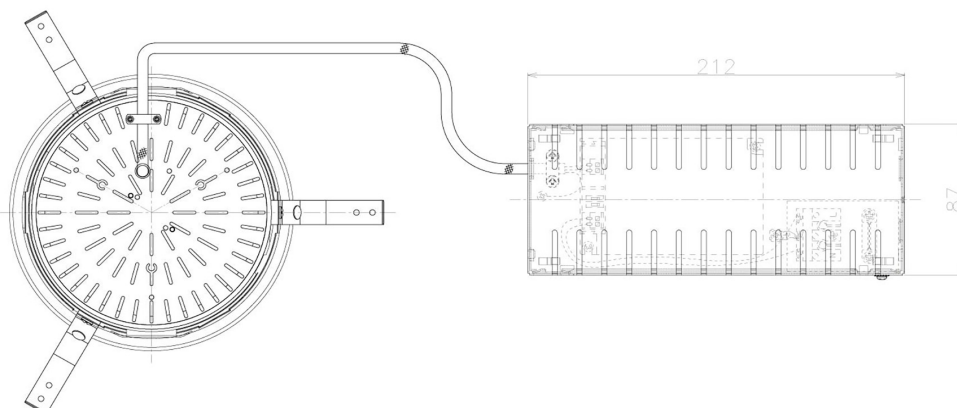

Item no. DD098-6540MW9027L

Series Name: Φ 150 Spark (Swallow Cone)

Installation	Recessed mount
Type	
Fixture wattage	65.3W
Beam angle	34 deg
Color Temp.	2700K
CRI	Ra>90
Luminous	6174 lm
Body	Die-cast aluminum alloy
Body finish	N/A
Trim finish	White
Reflector finish	Mirror
IP Rate	IP20
Light source	COB module
Input Voltage	AC220~240V
Dimming Type	Non-Dimmable
Certificate	CE, CCC
Cut Hole	150mm

Height (Weight)	
65.3W	127 (1.4kg)
48.5W	127 (1.4kg)
44.3W	108 (1.2kg)
33.8W	108 (1.2kg)
30.3W	108 (1.2kg)
23.0W	78 (0.9kg)