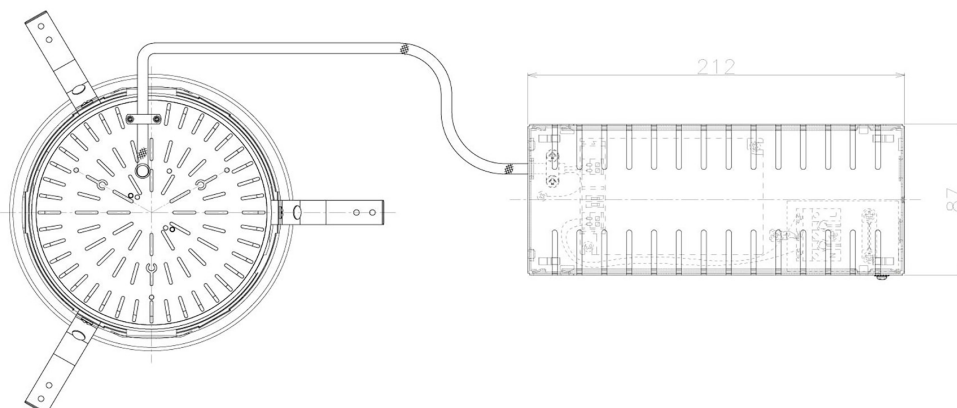

Item no. DD098-6540MW9027L

Series Name:  $\Phi$ 150 Spark (Swallow Cone)

Installation	Recessed mount
Type	$\Phi$ 150 Spark (Swallow Cone)
Fixture wattage	65.3W
Beam angle	34 deg
Color Temp.	2700K
CRI	Ra>90
Luminous	6174 lm
Body	Die-cast aluminum alloy
Body finish	N/A
Trim finish	White
Reflector finish	Mirror
IP Rate	IP20
Light source	COB module
Input Voltage	AC220~240V
Dimming Type	Non-Dimmable
Certificate	CE, CCC
Cut Hole	150mm

Height (Weight)	
65.3W	127 (1.4kg)
48.5W	127 (1.4kg)
44.3W	108 (1.2kg)
33.8W	108 (1.2kg)
30.3W	108 (1.2kg)
23.0W	78 (0.9kg)