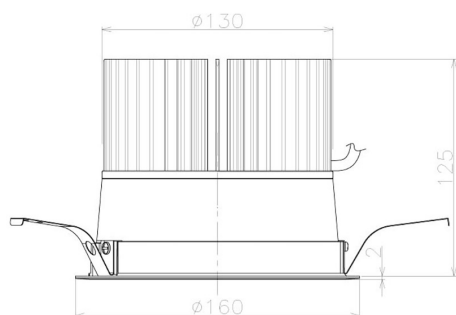

Item no. DD098-6540MW9027L

Series Name: Φ 150 Spark (Swallow Cone)

Installation	Recessed mount
Type	
Fixture wattage	65.3W
Beam angle	34 deg
Color Temp.	2700K
CRI	Ra>90
Luminous	6174 lm
Body	Die-cast aluminum alloy
Body finish	N/A
Trim finish	White
Reflector finish	Mirror
IP Rate	IP20
Light source	COB module
Input Voltage	AC220~240V
Dimming Type	Non-Dimmable
Certificate	CE, CCC
Cut Hole	150mm

Height (Weight)	
65.3W	127 (1.4kg)
48.5W	127 (1.4kg)
44.3W	108 (1.2kg)
33.8W	108 (1.2kg)
30.3W	108 (1.2kg)
23.0W	78 (0.9kg)