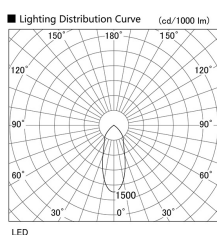

Item no. DD098-6540MW9027L

Series Name:  $\Phi$ 150 Spark (Swallow Cone)

Installation	Recessed mount
Type	$\Phi$ 150 Spark (Swallow Cone)
Fixture wattage	65.3W
Beam angle	34 deg
Color Temp.	2700K
CRI	Ra>90
Luminous	6174 lm
Body	Die-cast aluminum alloy
Body finish	N/A
Trim finish	White
Reflector finish	Mirror
IP Rate	IP20
Light source	COB module
Input Voltage	AC220~240V
Dimming Type	Non-Dimmable
Certificate	CE, CCC
Cut Hole	150mm

Height (Weight)	
65.3W	127 (1.4kg)
48.5W	127 (1.4kg)
44.3W	108 (1.2kg)
33.8W	108 (1.2kg)
30.3W	108 (1.2kg)
23.0W	78 (0.9kg)