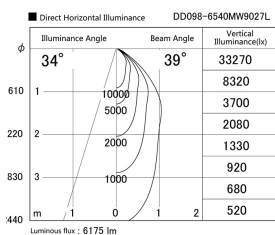

Item no. DD098-6540MW9027L

Series Name:  $\Phi$ 150 Spark (Swallow Cone)

Installation	Recessed mount
Type	$\Phi$ 150 Spark (Swallow Cone)
Fixture wattage	65.3W
Beam angle	34 deg
Color Temp.	2700K
CRI	Ra>90
Luminous	6174 lm
Body	Die-cast aluminum alloy
Body finish	N/A
Trim finish	White
Reflector finish	Mirror
IP Rate	IP20
Light source	COB module
Input Voltage	AC220~240V
Dimming Type	Non-Dimmable
Certificate	CE, CCC
Cut Hole	150mm

Height (Weight)	
65.3W	127 (1.4kg)
48.5W	127 (1.4kg)
44.3W	108 (1.2kg)
33.8W	108 (1.2kg)
30.3W	108 (1.2kg)
23.0W	78 (0.9kg)