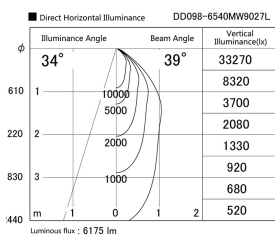

Item no. DD098-6540MW9027L

Series Name: Φ 150 Spark (Swallow Cone)

Installation	Recessed mount
Type	
Fixture wattage	65.3W
Beam angle	34 deg
Color Temp.	2700K
CRI	Ra>90
Luminous	6174 lm
Body	Die-cast aluminum alloy
Body finish	N/A
Trim finish	White
Reflector finish	Mirror
IP Rate	IP20
Light source	COB module
Input Voltage	AC220~240V
Dimming Type	Non-Dimmable
Certificate	CE, CCC
Cut Hole	150mm

Height (Weight)	
65.3W	127 (1.4kg)
48.5W	127 (1.4kg)
44.3W	108 (1.2kg)
33.8W	108 (1.2kg)
30.3W	108 (1.2kg)
23.0W	78 (0.9kg)