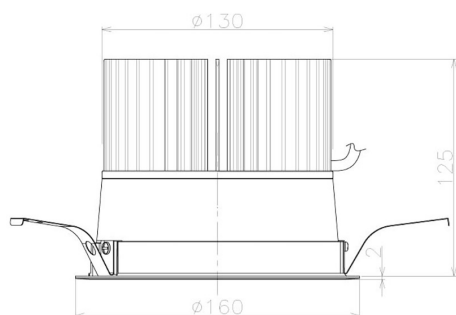

Item no. DD098-6540MW9027L

Series Name:  $\Phi$ 150 Spark (Swallow Cone)

Installation	Recessed mount
Type	$\Phi$ 150 Spark (Swallow Cone)
Fixture wattage	65.3W
Beam angle	34 deg
Color Temp.	2700K
CRI	Ra>90
Luminous	6174 lm
Body	Die-cast aluminum alloy
Body finish	N/A
Trim finish	White
Reflector finish	Mirror
IP Rate	IP20
Light source	COB module
Input Voltage	AC220~240V
Dimming Type	Non-Dimmable
Certificate	CE, CCC
Cut Hole	150mm

Height (Weight)	
65.3W	127 (1.4kg)
48.5W	127 (1.4kg)
44.3W	108 (1.2kg)
33.8W	108 (1.2kg)
30.3W	108 (1.2kg)
23.0W	78 (0.9kg)