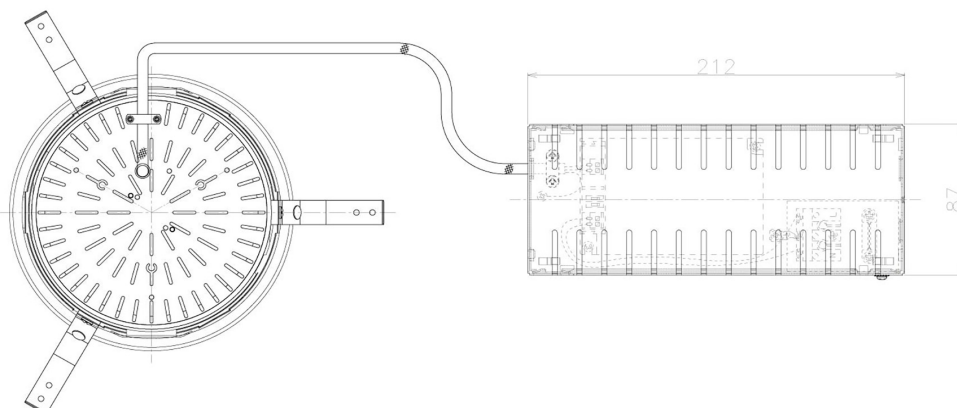

Item no. DD098-6540MW9030L

Series Name: Φ 150 Spark (Swallow Cone)

Installation	Recessed mount
Type	
Fixture wattage	65.3W
Beam angle	34 deg
Color Temp.	3000K
CRI	Ra>90
Luminous	6431 lm
Body	Die-cast aluminum alloy
Body finish	N/A
Trim finish	White
Reflector finish	Mirror
IP Rate	IP20
Light source	COB module
Input Voltage	AC220~240V
Dimming Type	Non-Dimmable
Certificate	CE, CCC
Cut Hole	150mm

Height (Weight)	
65.3W	127 (1.4kg)
48.5W	127 (1.4kg)
44.3W	108 (1.2kg)
33.8W	108 (1.2kg)
30.3W	108 (1.2kg)
23.0W	78 (0.9kg)