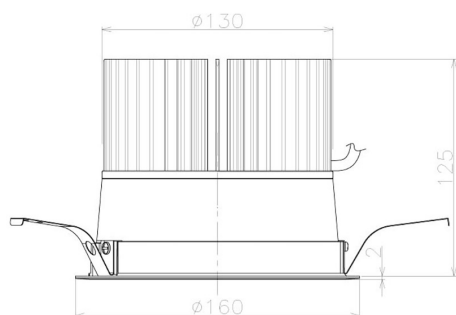

Item no. DD098-6540MW9030L

Series Name: Φ 150 Spark (Swallow Cone)

Installation	Recessed mount
Type	
Fixture wattage	65.3W
Beam angle	34 deg
Color Temp.	3000K
CRI	Ra>90
Luminous	6431 lm
Body	Die-cast aluminum alloy
Body finish	N/A
Trim finish	White
Reflector finish	Mirror
IP Rate	IP20
Light source	COB module
Input Voltage	AC220~240V
Dimming Type	Non-Dimmable
Certificate	CE, CCC
Cut Hole	150mm

Height (Weight)	
65.3W	127 (1.4kg)
48.5W	127 (1.4kg)
44.3W	108 (1.2kg)
33.8W	108 (1.2kg)
30.3W	108 (1.2kg)
23.0W	78 (0.9kg)