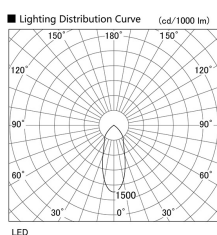

Item no. DD098-6540MW9030L

Series Name: Φ 150 Spark (Swallow Cone)

Installation	Recessed mount
Type	
Fixture wattage	65.3W
Beam angle	34 deg
Color Temp.	3000K
CRI	Ra>90
Luminous	6431 lm
Body	Die-cast aluminum alloy
Body finish	N/A
Trim finish	White
Reflector finish	Mirror
IP Rate	IP20
Light source	COB module
Input Voltage	AC220~240V
Dimming Type	Non-Dimmable
Certificate	CE, CCC
Cut Hole	150mm

Height (Weight)	
65.3W	127 (1.4kg)
48.5W	127 (1.4kg)
44.3W	108 (1.2kg)
33.8W	108 (1.2kg)
30.3W	108 (1.2kg)
23.0W	78 (0.9kg)