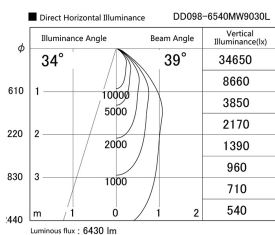

Item no. DD098-6540MW9030L

Series Name: Φ 150 Spark (Swallow Cone)

Installation	Recessed mount
Type	
Fixture wattage	65.3W
Beam angle	34 deg
Color Temp.	3000K
CRI	Ra>90
Luminous	6431 lm
Body	Die-cast aluminum alloy
Body finish	N/A
Trim finish	White
Reflector finish	Mirror
IP Rate	IP20
Light source	COB module
Input Voltage	AC220~240V
Dimming Type	Non-Dimmable
Certificate	CE, CCC
Cut Hole	150mm

Height (Weight)	
65.3W	127 (1.4kg)
48.5W	127 (1.4kg)
44.3W	108 (1.2kg)
33.8W	108 (1.2kg)
30.3W	108 (1.2kg)
23.0W	78 (0.9kg)