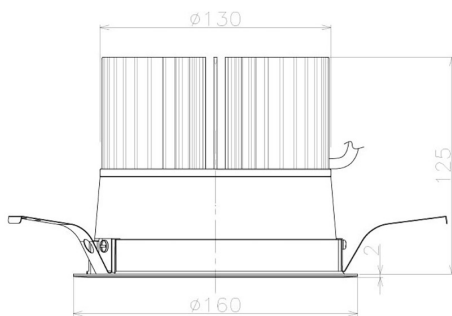

Item no. DD098-6540MW9035L

Series Name: Φ 150 Spark (Swallow Cone)

Installation	Recessed mount
Type	
Fixture wattage	65.3W
Beam angle	34 deg
Color Temp.	3500K
CRI	Ra>90
Luminous	6560 lm
Body	Die-cast aluminum alloy
Body finish	N/A
Trim finish	White
Reflector finish	Mirror
IP Rate	IP20
Light source	COB module
Input Voltage	AC220~240V
Dimming Type	Non-Dimmable
Certificate	CE, CCC
Cut Hole	150mm

Height (Weight)	
65.3W	127 (1.4kg)
48.5W	127 (1.4kg)
44.3W	108 (1.2kg)
33.8W	108 (1.2kg)
30.3W	108 (1.2kg)
23.0W	78 (0.9kg)