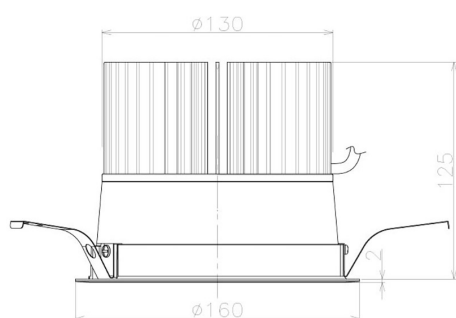

Item no. DD098-6540MW9035L

Series Name:  $\Phi$ 150 Spark (Swallow Cone)

Installation	Recessed mount
Type	
Fixture wattage	65.3W
Beam angle	34 deg
Color Temp.	3500K
CRI	Ra>90
Luminous	6560 lm
Body	Die-cast aluminum alloy
Body finish	N/A
Trim finish	White
Reflector finish	Mirror
IP Rate	IP20
Light source	COB module
Input Voltage	AC220~240V
Dimming Type	Non-Dimmable
Certificate	CE, CCC
Cut Hole	150mm

Height (Weight)	
65.3W	127 (1.4kg)
48.5W	127 (1.4kg)
44.3W	108 (1.2kg)
33.8W	108 (1.2kg)
30.3W	108 (1.2kg)
23.0W	78 (0.9kg)