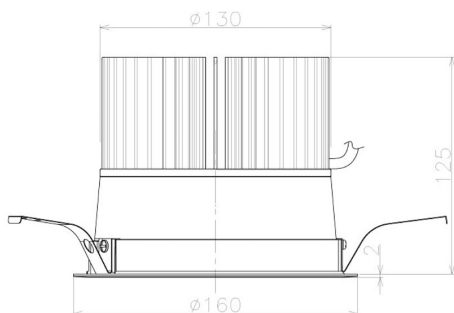

Item no. DD098-6540MW9035L

Series Name: Φ 150 Spark (Swallow Cone)

Installation	Recessed mount
Type	Φ 150 Spark (Swallow Cone)
Fixture wattage	65.3W
Beam angle	34 deg
Color Temp.	3500K
CRI	Ra>90
Luminous	6560 lm
Body	Die-cast aluminum alloy
Body finish	N/A
Trim finish	White
Reflector finish	Mirror
IP Rate	IP20
Light source	COB module
Input Voltage	AC220~240V
Dimming Type	Non-Dimmable
Certificate	CE, CCC
Cut Hole	150mm

Height (Weight)	
65.3W	127 (1.4kg)
48.5W	127 (1.4kg)
44.3W	108 (1.2kg)
33.8W	108 (1.2kg)
30.3W	108 (1.2kg)
23.0W	78 (0.9kg)