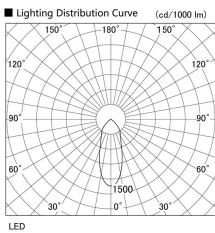

Item no. DD098-6540MW9035L

Series Name: Φ 150 Spark (Swallow Cone)

Installation	Recessed mount
Type	
Fixture wattage	65.3W
Beam angle	34 deg
Color Temp.	3500K
CRI	Ra>90
Luminous	6560 lm
Body	Die-cast aluminum alloy
Body finish	N/A
Trim finish	White
Reflector finish	Mirror
IP Rate	IP20
Light source	COB module
Input Voltage	AC220~240V
Dimming Type	Non-Dimmable
Certificate	CE, CCC
Cut Hole	150mm

Height (Weight)	
65.3W	127 (1.4kg)
48.5W	127 (1.4kg)
44.3W	108 (1.2kg)
33.8W	108 (1.2kg)
30.3W	108 (1.2kg)
23.0W	78 (0.9kg)