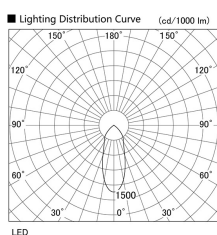

Item no. DD098-6540MW9035L

Series Name:  $\Phi$ 150 Spark (Swallow Cone)

Installation	Recessed mount
Type	
Fixture wattage	65.3W
Beam angle	34 deg
Color Temp.	3500K
CRI	Ra>90
Luminous	6560 lm
Body	Die-cast aluminum alloy
Body finish	N/A
Trim finish	White
Reflector finish	Mirror
IP Rate	IP20
Light source	COB module
Input Voltage	AC220~240V
Dimming Type	Non-Dimmable
Certificate	CE, CCC
Cut Hole	150mm

Height (Weight)	
65.3W	127 (1.4kg)
48.5W	127 (1.4kg)
44.3W	108 (1.2kg)
33.8W	108 (1.2kg)
30.3W	108 (1.2kg)
23.0W	78 (0.9kg)