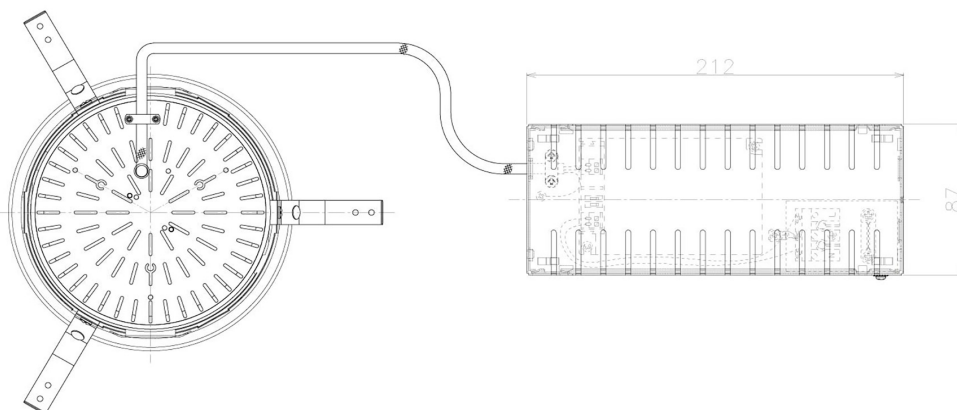

Item no. DD098-6540MW9035L

Series Name: Φ 150 Spark (Swallow Cone)

Installation	Recessed mount
Type	Φ 150 Spark (Swallow Cone)
Fixture wattage	65.3W
Beam angle	34 deg
Color Temp.	3500K
CRI	Ra>90
Luminous	6560 lm
Body	Die-cast aluminum alloy
Body finish	N/A
Trim finish	White
Reflector finish	Mirror
IP Rate	IP20
Light source	COB module
Input Voltage	AC220~240V
Dimming Type	Non-Dimmable
Certificate	CE, CCC
Cut Hole	150mm

Height (Weight)	
65.3W	127 (1.4kg)
48.5W	127 (1.4kg)
44.3W	108 (1.2kg)
33.8W	108 (1.2kg)
30.3W	108 (1.2kg)
23.0W	78 (0.9kg)