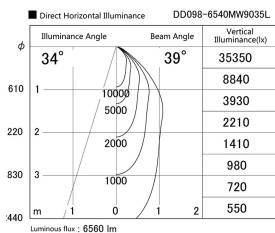

Item no. DD098-6540MW9035L

Series Name: Φ 150 Spark (Swallow Cone)

Installation	Recessed mount
Type	Φ 150 Spark (Swallow Cone)
Fixture wattage	65.3W
Beam angle	34 deg
Color Temp.	3500K
CRI	Ra>90
Luminous	6560 lm
Body	Die-cast aluminum alloy
Body finish	N/A
Trim finish	White
Reflector finish	Mirror
IP Rate	IP20
Light source	COB module
Input Voltage	AC220~240V
Dimming Type	Non-Dimmable
Certificate	CE, CCC
Cut Hole	150mm

Height (Weight)	
65.3W	127 (1.4kg)
48.5W	127 (1.4kg)
44.3W	108 (1.2kg)
33.8W	108 (1.2kg)
30.3W	108 (1.2kg)
23.0W	78 (0.9kg)