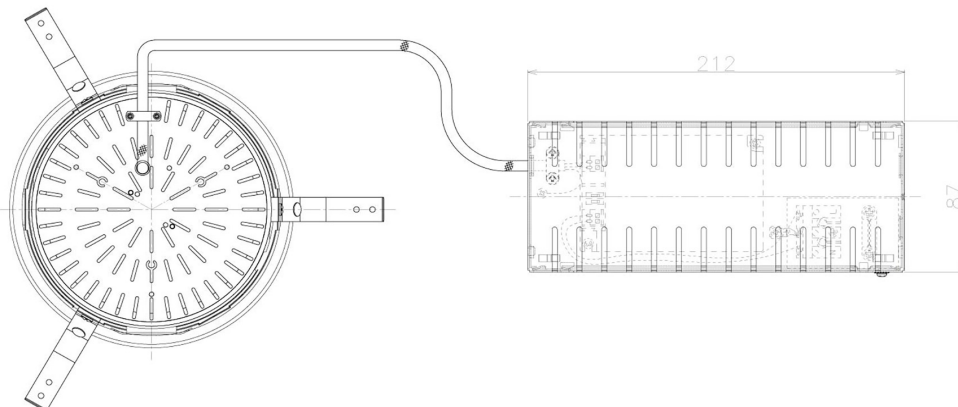

Item no. DD098-6540MW9035L

Series Name: Φ 150 Spark (Swallow Cone)

Installation	Recessed mount
Type	
Fixture wattage	65.3W
Beam angle	34 deg
Color Temp.	3500K
CRI	Ra>90
Luminous	6560 lm
Body	Die-cast aluminum alloy
Body finish	N/A
Trim finish	White
Reflector finish	Mirror
IP Rate	IP20
Light source	COB module
Input Voltage	AC220~240V
Dimming Type	Non-Dimmable
Certificate	CE, CCC
Cut Hole	150mm

Height (Weight)	
65.3W	127 (1.4kg)
48.5W	127 (1.4kg)
44.3W	108 (1.2kg)
33.8W	108 (1.2kg)
30.3W	108 (1.2kg)
23.0W	78 (0.9kg)