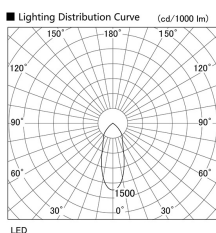

Item no. DD098-6540MW9035L

Series Name: Φ 150 Spark (Swallow Cone)

Installation	Recessed mount
Type	Φ 150 Spark (Swallow Cone)
Fixture wattage	65.3W
Beam angle	34 deg
Color Temp.	3500K
CRI	Ra>90
Luminous	6560 lm
Body	Die-cast aluminum alloy
Body finish	N/A
Trim finish	White
Reflector finish	Mirror
IP Rate	IP20
Light source	COB module
Input Voltage	AC220~240V
Dimming Type	Non-Dimmable
Certificate	CE, CCC
Cut Hole	150mm

Height (Weight)	
65.3W	127 (1.4kg)
48.5W	127 (1.4kg)
44.3W	108 (1.2kg)
33.8W	108 (1.2kg)
30.3W	108 (1.2kg)
23.0W	78 (0.9kg)