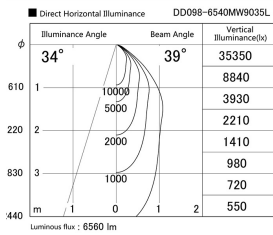

Item no. DD098-6540MW9035L

Series Name: Φ 150 Spark (Swallow Cone)

Installation	Recessed mount
Type	
Fixture wattage	65.3W
Beam angle	34 deg
Color Temp.	3500K
CRI	Ra>90
Luminous	6560 lm
Body	Die-cast aluminum alloy
Body finish	N/A
Trim finish	White
Reflector finish	Mirror
IP Rate	IP20
Light source	COB module
Input Voltage	AC220~240V
Dimming Type	Non-Dimmable
Certificate	CE, CCC
Cut Hole	150mm

Height (Weight)	
65.3W	127 (1.4kg)
48.5W	127 (1.4kg)
44.3W	108 (1.2kg)
33.8W	108 (1.2kg)
30.3W	108 (1.2kg)
23.0W	78 (0.9kg)