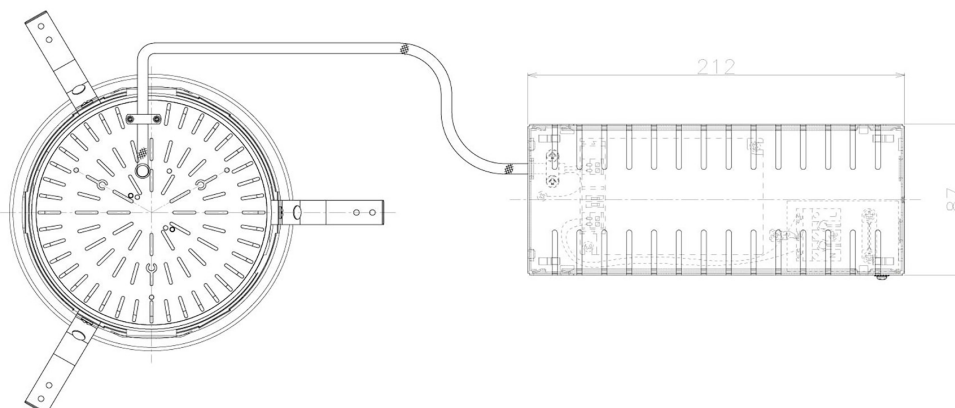

Item no. DD098-6540MW9035L

Series Name:  $\Phi$ 150 Spark (Swallow Cone)

Installation	Recessed mount
Type	
Fixture wattage	65.3W
Beam angle	34 deg
Color Temp.	3500K
CRI	Ra>90
Luminous	6560 lm
Body	Die-cast aluminum alloy
Body finish	N/A
Trim finish	White
Reflector finish	Mirror
IP Rate	IP20
Light source	COB module
Input Voltage	AC220~240V
Dimming Type	Non-Dimmable
Certificate	CE, CCC
Cut Hole	150mm

Height (Weight)	
65.3W	127 (1.4kg)
48.5W	127 (1.4kg)
44.3W	108 (1.2kg)
33.8W	108 (1.2kg)
30.3W	108 (1.2kg)
23.0W	78 (0.9kg)