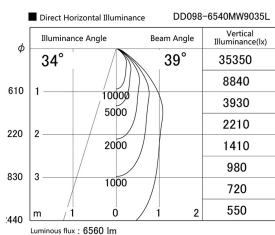

Item no. DD098-6540MW9035L

Series Name:  $\Phi$ 150 Spark (Swallow Cone)

Installation	Recessed mount
Type	
Fixture wattage	65.3W
Beam angle	34 deg
Color Temp.	3500K
CRI	Ra>90
Luminous	6560 lm
Body	Die-cast aluminum alloy
Body finish	N/A
Trim finish	White
Reflector finish	Mirror
IP Rate	IP20
Light source	COB module
Input Voltage	AC220~240V
Dimming Type	Non-Dimmable
Certificate	CE, CCC
Cut Hole	150mm

Height (Weight)	
65.3W	127 (1.4kg)
48.5W	127 (1.4kg)
44.3W	108 (1.2kg)
33.8W	108 (1.2kg)
30.3W	108 (1.2kg)
23.0W	78 (0.9kg)