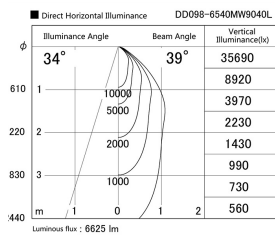

Item no. DD098-6540MW9040L

Series Name:  $\Phi$ 150 Spark (Swallow Cone)

Installation	Recessed mount
Type	
Fixture wattage	65.3W
Beam angle	34 deg
Color Temp.	4000K
CRI	Ra>90
Luminous	6624 lm
Body	Die-cast aluminum alloy
Body finish	N/A
Trim finish	White
Reflector finish	Mirror
IP Rate	IP20
Light source	COB module
Input Voltage	AC220~240V
Dimming Type	Non-Dimmable
Certificate	CE, CCC
Cut Hole	150mm

Height (Weight)	
65.3W	127 (1.4kg)
48.5W	127 (1.4kg)
44.3W	108 (1.2kg)
33.8W	108 (1.2kg)
30.3W	108 (1.2kg)
23.0W	78 (0.9kg)