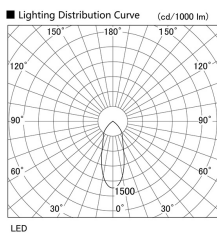

Item no. DD098-6540MW9040L

Series Name:  $\Phi$ 150 Spark (Swallow Cone)

Installation	Recessed mount
Type	
Fixture wattage	65.3W
Beam angle	34 deg
Color Temp.	4000K
CRI	Ra>90
Luminous	6624 lm
Body	Die-cast aluminum alloy
Body finish	N/A
Trim finish	White
Reflector finish	Mirror
IP Rate	IP20
Light source	COB module
Input Voltage	AC220~240V
Dimming Type	Non-Dimmable
Certificate	CE, CCC
Cut Hole	150mm

Height (Weight)	
65.3W	127 (1.4kg)
48.5W	127 (1.4kg)
44.3W	108 (1.2kg)
33.8W	108 (1.2kg)
30.3W	108 (1.2kg)
23.0W	78 (0.9kg)