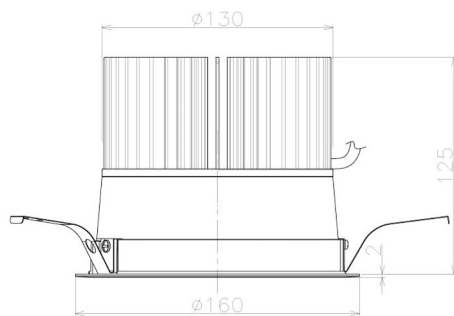

Item no. DD098-6540MW9040L

Series Name:  $\Phi$ 150 Spark (Swallow Cone)

Installation	Recessed mount
Type	
Fixture wattage	65.3W
Beam angle	34 deg
Color Temp.	4000K
CRI	Ra>90
Luminous	6624 lm
Body	Die-cast aluminum alloy
Body finish	N/A
Trim finish	White
Reflector finish	Mirror
IP Rate	IP20
Light source	COB module
Input Voltage	AC220~240V
Dimming Type	Non-Dimmable
Certificate	CE, CCC
Cut Hole	150mm

Height (Weight)	
65.3W	127 (1.4kg)
48.5W	127 (1.4kg)
44.3W	108 (1.2kg)
33.8W	108 (1.2kg)
30.3W	108 (1.2kg)
23.0W	78 (0.9kg)