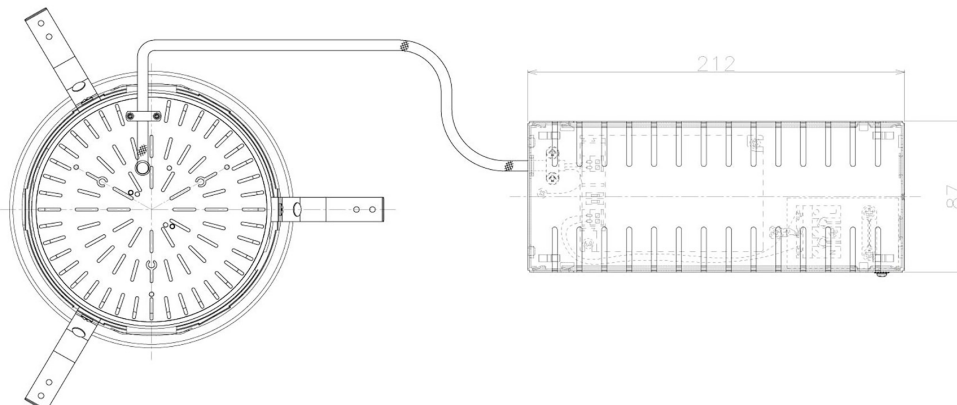

Item no. DD098-6540MW9040L

Series Name:  $\Phi$ 150 Spark (Swallow Cone)

Installation	Recessed mount
Type	
Fixture wattage	65.3W
Beam angle	34 deg
Color Temp.	4000K
CRI	Ra>90
Luminous	6624 lm
Body	Die-cast aluminum alloy
Body finish	N/A
Trim finish	White
Reflector finish	Mirror
IP Rate	IP20
Light source	COB module
Input Voltage	AC220~240V
Dimming Type	Non-Dimmable
Certificate	CE, CCC
Cut Hole	150mm

Height (Weight)	
65.3W	127 (1.4kg)
48.5W	127 (1.4kg)
44.3W	108 (1.2kg)
33.8W	108 (1.2kg)
30.3W	108 (1.2kg)
23.0W	78 (0.9kg)