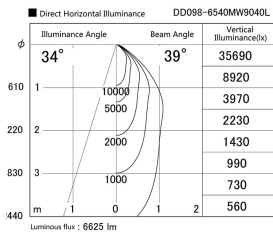

Item no. DD098-6540MW9040L

Series Name: Φ 150 Spark (Swallow Cone)

Installation	Recessed mount
Type	Φ 150 Spark (Swallow Cone)
Fixture wattage	65.3W
Beam angle	34 deg
Color Temp.	4000K
CRI	Ra>90
Luminous	6624 lm
Body	Die-cast aluminum alloy
Body finish	N/A
Trim finish	White
Reflector finish	Mirror
IP Rate	IP20
Light source	COB module
Input Voltage	AC220~240V
Dimming Type	Non-Dimmable
Certificate	CE, CCC
Cut Hole	150mm

Height (Weight)	
65.3W	127 (1.4kg)
48.5W	127 (1.4kg)
44.3W	108 (1.2kg)
33.8W	108 (1.2kg)
30.3W	108 (1.2kg)
23.0W	78 (0.9kg)