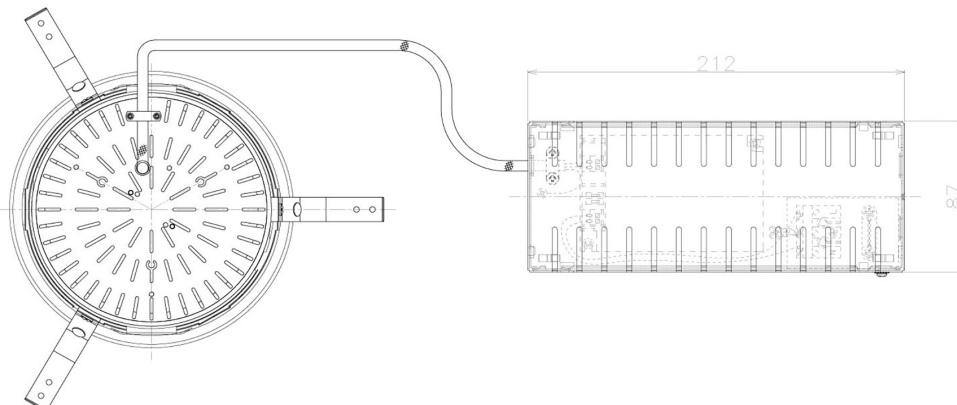

Item no. DD098-6540MW9040L

Series Name: Φ 150 Spark (Swallow Cone)

Installation	Recessed mount
Type	Φ 150 Spark (Swallow Cone)
Fixture wattage	65.3W
Beam angle	34 deg
Color Temp.	4000K
CRI	Ra>90
Luminous	6624 lm
Body	Die-cast aluminum alloy
Body finish	N/A
Trim finish	White
Reflector finish	Mirror
IP Rate	IP20
Light source	COB module
Input Voltage	AC220~240V
Dimming Type	Non-Dimmable
Certificate	CE, CCC
Cut Hole	150mm

Height (Weight)	
65.3W	127 (1.4kg)
48.5W	127 (1.4kg)
44.3W	108 (1.2kg)
33.8W	108 (1.2kg)
30.3W	108 (1.2kg)
23.0W	78 (0.9kg)