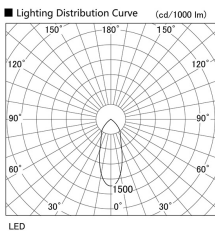

Item no. DD098-6540MW9040L

Series Name: Φ 150 Spark (Swallow Cone)

Installation	Recessed mount
Type	Φ 150 Spark (Swallow Cone)
Fixture wattage	65.3W
Beam angle	34 deg
Color Temp.	4000K
CRI	Ra>90
Luminous	6624 lm
Body	Die-cast aluminum alloy
Body finish	N/A
Trim finish	White
Reflector finish	Mirror
IP Rate	IP20
Light source	COB module
Input Voltage	AC220~240V
Dimming Type	Non-Dimmable
Certificate	CE, CCC
Cut Hole	150mm

Height (Weight)	
65.3W	127 (1.4kg)
48.5W	127 (1.4kg)
44.3W	108 (1.2kg)
33.8W	108 (1.2kg)
30.3W	108 (1.2kg)
23.0W	78 (0.9kg)