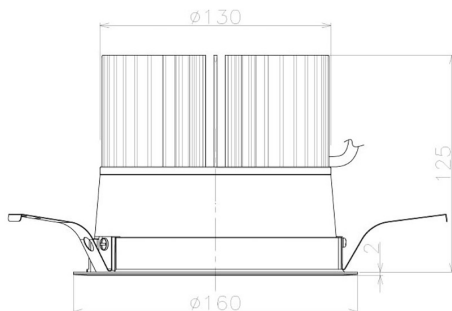

Item no. DD098-6540MW9040L

Series Name: Φ 150 Spark (Swallow Cone)

Installation	Recessed mount
Type	Φ 150 Spark (Swallow Cone)
Fixture wattage	65.3W
Beam angle	34 deg
Color Temp.	4000K
CRI	Ra>90
Luminous	6624 lm
Body	Die-cast aluminum alloy
Body finish	N/A
Trim finish	White
Reflector finish	Mirror
IP Rate	IP20
Light source	COB module
Input Voltage	AC220~240V
Dimming Type	Non-Dimmable
Certificate	CE, CCC
Cut Hole	150mm

Height (Weight)	
65.3W	127 (1.4kg)
48.5W	127 (1.4kg)
44.3W	108 (1.2kg)
33.8W	108 (1.2kg)
30.3W	108 (1.2kg)
23.0W	78 (0.9kg)