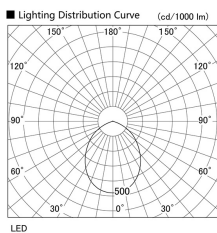

Item no. DD098-6560MW8527L

Series Name: Φ 150 Spark (Swallow Cone)

Installation	Recessed mount
Type	
Fixture wattage	65.3W
Beam angle	59 deg
Color Temp.	2700K
CRI	Ra>85
Luminous	6529 lm
Body	Die-cast aluminum alloy
Body finish	N/A
Trim finish	White
Reflector finish	Mirror
IP Rate	IP20
Light source	COB module
Input Voltage	AC220~240V
Dimming Type	Non-Dimmable
Certificate	CE, CCC
Cut Hole	150mm

Height (Weight)	
65.3W	127 (1.4kg)
48.5W	127 (1.4kg)
44.3W	108 (1.2kg)
33.8W	108 (1.2kg)
30.3W	108 (1.2kg)
23.0W	78 (0.9kg)