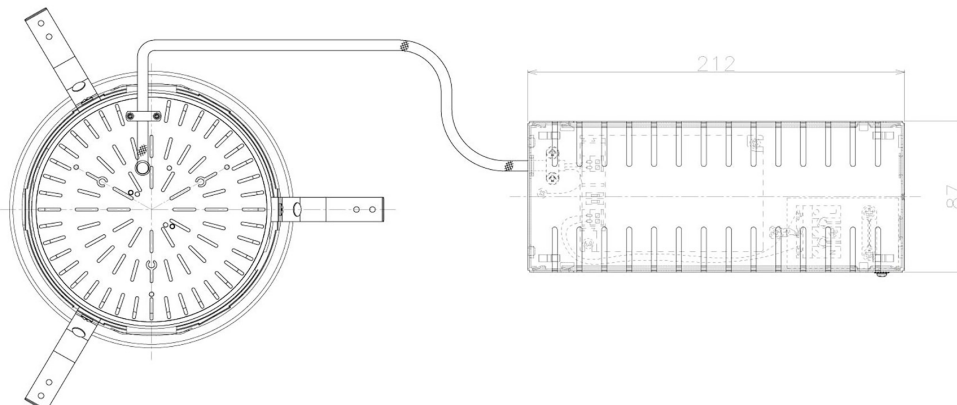

Item no. DD098-6560MW8527L

Series Name: Φ 150 Spark (Swallow Cone)

Installation	Recessed mount
Type	
Fixture wattage	65.3W
Beam angle	59 deg
Color Temp.	2700K
CRI	Ra>85
Luminous	6529 lm
Body	Die-cast aluminum alloy
Body finish	N/A
Trim finish	White
Reflector finish	Mirror
IP Rate	IP20
Light source	COB module
Input Voltage	AC220~240V
Dimming Type	Non-Dimmable
Certificate	CE, CCC
Cut Hole	150mm

Height (Weight)	
65.3W	127 (1.4kg)
48.5W	127 (1.4kg)
44.3W	108 (1.2kg)
33.8W	108 (1.2kg)
30.3W	108 (1.2kg)
23.0W	78 (0.9kg)