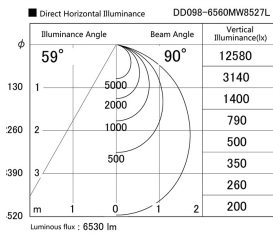

Item no. DD098-6560MW8527L

Series Name: Φ 150 Spark (Swallow Cone)

Installation	Recessed mount
Type	
Fixture wattage	65.3W
Beam angle	59 deg
Color Temp.	2700K
CRI	Ra>85
Luminous	6529 lm
Body	Die-cast aluminum alloy
Body finish	N/A
Trim finish	White
Reflector finish	Mirror
IP Rate	IP20
Light source	COB module
Input Voltage	AC220~240V
Dimming Type	Non-Dimmable
Certificate	CE, CCC
Cut Hole	150mm

Height (Weight)	
65.3W	127 (1.4kg)
48.5W	127 (1.4kg)
44.3W	108 (1.2kg)
33.8W	108 (1.2kg)
30.3W	108 (1.2kg)
23.0W	78 (0.9kg)