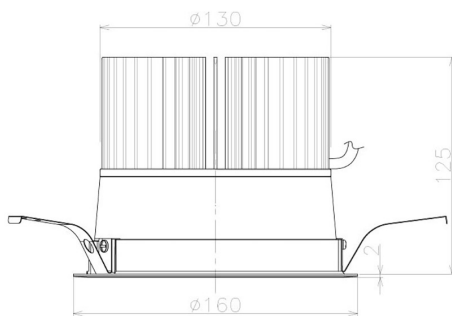

Item no. DD098-6560MW8527L

Series Name: Φ 150 Spark (Swallow Cone)

Installation	Recessed mount
Type	
Fixture wattage	65.3W
Beam angle	59 deg
Color Temp.	2700K
CRI	Ra>85
Luminous	6529 lm
Body	Die-cast aluminum alloy
Body finish	N/A
Trim finish	White
Reflector finish	Mirror
IP Rate	IP20
Light source	COB module
Input Voltage	AC220~240V
Dimming Type	Non-Dimmable
Certificate	CE, CCC
Cut Hole	150mm

Height (Weight)	
65.3W	127 (1.4kg)
48.5W	127 (1.4kg)
44.3W	108 (1.2kg)
33.8W	108 (1.2kg)
30.3W	108 (1.2kg)
23.0W	78 (0.9kg)