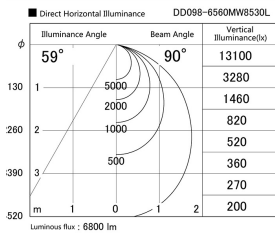

Item no. DD098-6560MW8530L

Series Name: Φ 150 Spark (Swallow Cone)

Installation	Recessed mount
Type	Φ 150 Spark (Swallow Cone)
Fixture wattage	65.3W
Beam angle	59 deg
Color Temp.	3000K
CRI	Ra>85
Luminous	6801 lm
Body	Die-cast aluminum alloy
Body finish	N/A
Trim finish	White
Reflector finish	Mirror
IP Rate	IP20
Light source	COB module
Input Voltage	AC220~240V
Dimming Type	Non-Dimmable
Certificate	CE, CCC
Cut Hole	150mm

Height (Weight)	
65.3W	127 (1.4kg)
48.5W	127 (1.4kg)
44.3W	108 (1.2kg)
33.8W	108 (1.2kg)
30.3W	108 (1.2kg)
23.0W	78 (0.9kg)