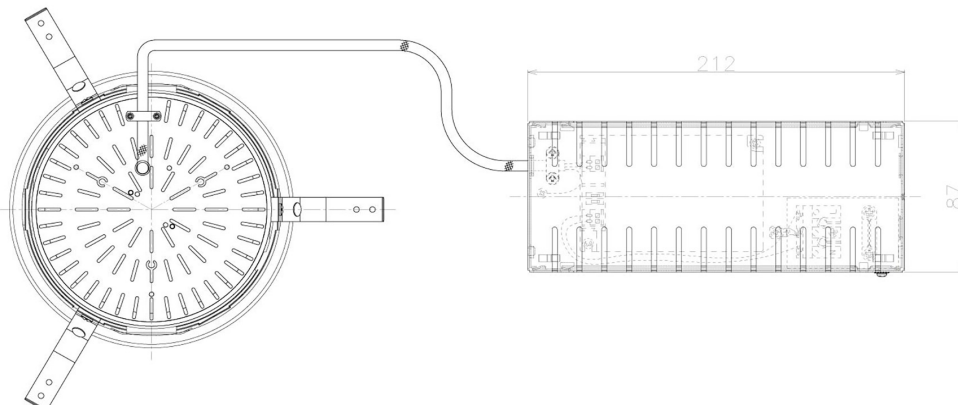

Item no. DD098-6560MW8530L

Series Name: Φ 150 Spark (Swallow Cone)

Installation	Recessed mount
Type	Φ 150 Spark (Swallow Cone)
Fixture wattage	65.3W
Beam angle	59 deg
Color Temp.	3000K
CRI	Ra>85
Luminous	6801 lm
Body	Die-cast aluminum alloy
Body finish	N/A
Trim finish	White
Reflector finish	Mirror
IP Rate	IP20
Light source	COB module
Input Voltage	AC220~240V
Dimming Type	Non-Dimmable
Certificate	CE, CCC
Cut Hole	150mm

Height (Weight)	
65.3W	127 (1.4kg)
48.5W	127 (1.4kg)
44.3W	108 (1.2kg)
33.8W	108 (1.2kg)
30.3W	108 (1.2kg)
23.0W	78 (0.9kg)