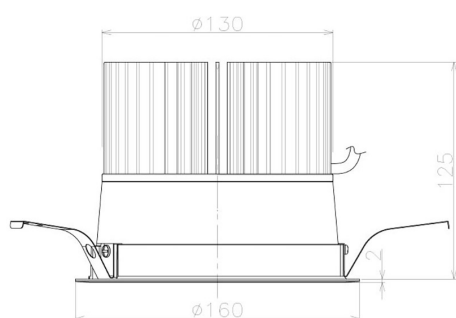

Item no. DD098-6560MW8530L

Series Name:  $\Phi$ 150 Spark (Swallow Cone)

Installation	Recessed mount
Type	
Fixture wattage	65.3W
Beam angle	59 deg
Color Temp.	3000K
CRI	Ra>85
Luminous	6801 lm
Body	Die-cast aluminum alloy
Body finish	N/A
Trim finish	White
Reflector finish	Mirror
IP Rate	IP20
Light source	COB module
Input Voltage	AC220~240V
Dimming Type	Non-Dimmable
Certificate	CE, CCC
Cut Hole	150mm

Height (Weight)	
65.3W	127 (1.4kg)
48.5W	127 (1.4kg)
44.3W	108 (1.2kg)
33.8W	108 (1.2kg)
30.3W	108 (1.2kg)
23.0W	78 (0.9kg)