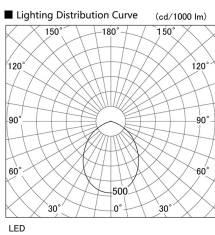

Item no. DD098-6560MW8530L

Series Name: Φ 150 Spark (Swallow Cone)

Installation	Recessed mount
Type	Φ 150 Spark (Swallow Cone)
Fixture wattage	65.3W
Beam angle	59 deg
Color Temp.	3000K
CRI	Ra>85
Luminous	6801 lm
Body	Die-cast aluminum alloy
Body finish	N/A
Trim finish	White
Reflector finish	Mirror
IP Rate	IP20
Light source	COB module
Input Voltage	AC220~240V
Dimming Type	Non-Dimmable
Certificate	CE, CCC
Cut Hole	150mm

Height (Weight)	
65.3W	127 (1.4kg)
48.5W	127 (1.4kg)
44.3W	108 (1.2kg)
33.8W	108 (1.2kg)
30.3W	108 (1.2kg)
23.0W	78 (0.9kg)