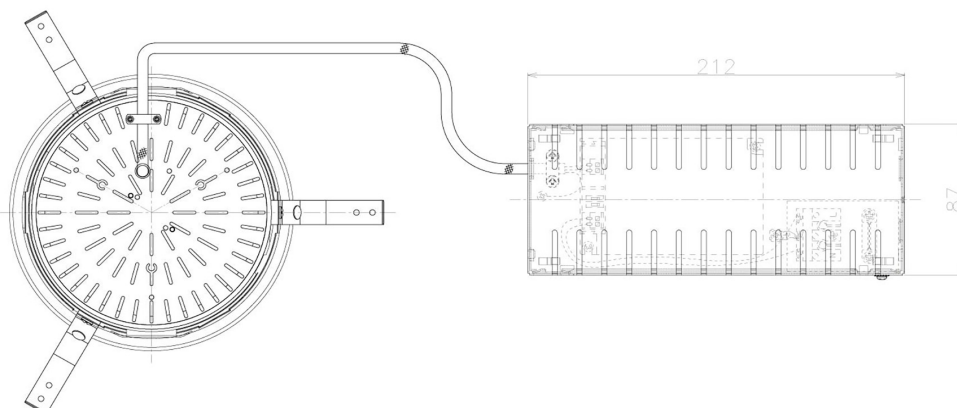

Item no. DD098-6560MW8530L

Series Name:  $\Phi$ 150 Spark (Swallow Cone)

Installation	Recessed mount
Type	
Fixture wattage	65.3W
Beam angle	59 deg
Color Temp.	3000K
CRI	Ra>85
Luminous	6801 lm
Body	Die-cast aluminum alloy
Body finish	N/A
Trim finish	White
Reflector finish	Mirror
IP Rate	IP20
Light source	COB module
Input Voltage	AC220~240V
Dimming Type	Non-Dimmable
Certificate	CE, CCC
Cut Hole	150mm

Height (Weight)	
65.3W	127 (1.4kg)
48.5W	127 (1.4kg)
44.3W	108 (1.2kg)
33.8W	108 (1.2kg)
30.3W	108 (1.2kg)
23.0W	78 (0.9kg)