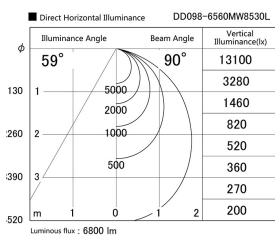

Item no. DD098-6560MW8530L

Series Name:  $\Phi$ 150 Spark (Swallow Cone)

Installation	Recessed mount
Type	
Fixture wattage	65.3W
Beam angle	59 deg
Color Temp.	3000K
CRI	Ra>85
Luminous	6801 lm
Body	Die-cast aluminum alloy
Body finish	N/A
Trim finish	White
Reflector finish	Mirror
IP Rate	IP20
Light source	COB module
Input Voltage	AC220~240V
Dimming Type	Non-Dimmable
Certificate	CE, CCC
Cut Hole	150mm

Height (Weight)	
65.3W	127 (1.4kg)
48.5W	127 (1.4kg)
44.3W	108 (1.2kg)
33.8W	108 (1.2kg)
30.3W	108 (1.2kg)
23.0W	78 (0.9kg)