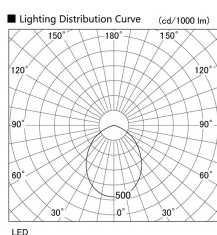

Item no. DD098-6560MW8530L

Series Name:  $\Phi$ 150 Spark (Swallow Cone)

Installation	Recessed mount
Type	
Fixture wattage	65.3W
Beam angle	59 deg
Color Temp.	3000K
CRI	Ra>85
Luminous	6801 lm
Body	Die-cast aluminum alloy
Body finish	N/A
Trim finish	White
Reflector finish	Mirror
IP Rate	IP20
Light source	COB module
Input Voltage	AC220~240V
Dimming Type	Non-Dimmable
Certificate	CE, CCC
Cut Hole	150mm

Height (Weight)	
65.3W	127 (1.4kg)
48.5W	127 (1.4kg)
44.3W	108 (1.2kg)
33.8W	108 (1.2kg)
30.3W	108 (1.2kg)
23.0W	78 (0.9kg)