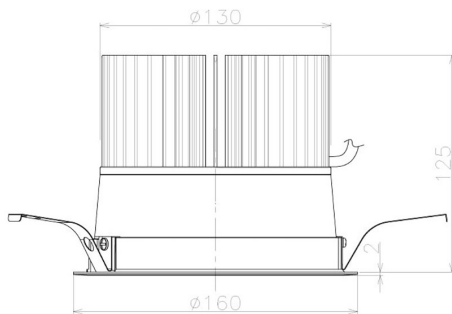

Item no. DD098-6560MW8530L

Series Name: Φ 150 Spark (Swallow Cone)

Installation	Recessed mount
Type	Φ 150 Spark (Swallow Cone)
Fixture wattage	65.3W
Beam angle	59 deg
Color Temp.	3000K
CRI	Ra>85
Luminous	6801 lm
Body	Die-cast aluminum alloy
Body finish	N/A
Trim finish	White
Reflector finish	Mirror
IP Rate	IP20
Light source	COB module
Input Voltage	AC220~240V
Dimming Type	Non-Dimmable
Certificate	CE, CCC
Cut Hole	150mm

Height (Weight)	
65.3W	127 (1.4kg)
48.5W	127 (1.4kg)
44.3W	108 (1.2kg)
33.8W	108 (1.2kg)
30.3W	108 (1.2kg)
23.0W	78 (0.9kg)