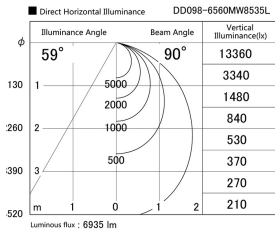

Item no. DD098-6560MW8535L

Series Name:  $\Phi$ 150 Spark (Swallow Cone)

Installation	Recessed mount
Type	$\Phi$ 150 Spark (Swallow Cone)
Fixture wattage	65.3W
Beam angle	59 deg
Color Temp.	3500K
CRI	Ra>85
Luminous	6937 lm
Body	Die-cast aluminum alloy
Body finish	N/A
Trim finish	White
Reflector finish	Mirror
IP Rate	IP20
Light source	COB module
Input Voltage	AC220~240V
Dimming Type	Non-Dimmable
Certificate	CE, CCC
Cut Hole	150mm

Height (Weight)	
65.3W	127 (1.4kg)
48.5W	127 (1.4kg)
44.3W	108 (1.2kg)
33.8W	108 (1.2kg)
30.3W	108 (1.2kg)
23.0W	78 (0.9kg)