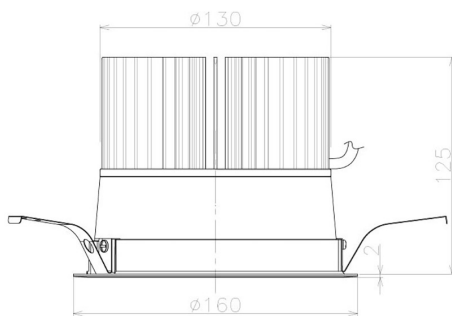

Item no. DD098-6560MW8535L

Series Name: Φ 150 Spark (Swallow Cone)

Installation	Recessed mount
Type	
Fixture wattage	65.3W
Beam angle	59 deg
Color Temp.	3500K
CRI	Ra>85
Luminous	6937 lm
Body	Die-cast aluminum alloy
Body finish	N/A
Trim finish	White
Reflector finish	Mirror
IP Rate	IP20
Light source	COB module
Input Voltage	AC220~240V
Dimming Type	Non-Dimmable
Certificate	CE, CCC
Cut Hole	150mm

Height (Weight)	
65.3W	127 (1.4kg)
48.5W	127 (1.4kg)
44.3W	108 (1.2kg)
33.8W	108 (1.2kg)
30.3W	108 (1.2kg)
23.0W	78 (0.9kg)