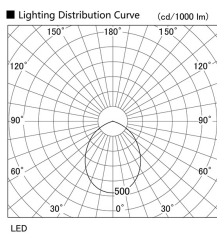

Item no. DD098-6560MW8535L

Series Name: Φ 150 Spark (Swallow Cone)

Installation	Recessed mount
Type	
Fixture wattage	65.3W
Beam angle	59 deg
Color Temp.	3500K
CRI	Ra>85
Luminous	6937 lm
Body	Die-cast aluminum alloy
Body finish	N/A
Trim finish	White
Reflector finish	Mirror
IP Rate	IP20
Light source	COB module
Input Voltage	AC220~240V
Dimming Type	Non-Dimmable
Certificate	CE, CCC
Cut Hole	150mm

Height (Weight)	
65.3W	127 (1.4kg)
48.5W	127 (1.4kg)
44.3W	108 (1.2kg)
33.8W	108 (1.2kg)
30.3W	108 (1.2kg)
23.0W	78 (0.9kg)