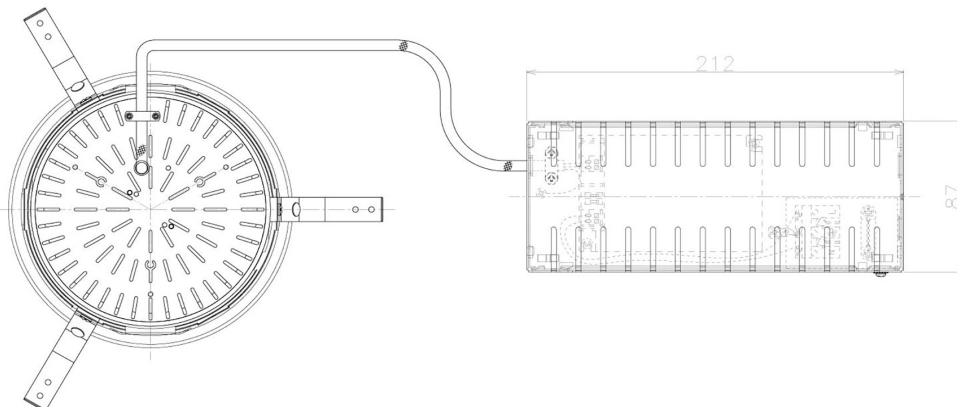

Item no. DD098-6560MW8535L

Series Name:  $\Phi$ 150 Spark (Swallow Cone)

Installation	Recessed mount
Type	$\Phi$ 150 Spark (Swallow Cone)
Fixture wattage	65.3W
Beam angle	59 deg
Color Temp.	3500K
CRI	Ra>85
Luminous	6937 lm
Body	Die-cast aluminum alloy
Body finish	N/A
Trim finish	White
Reflector finish	Mirror
IP Rate	IP20
Light source	COB module
Input Voltage	AC220~240V
Dimming Type	Non-Dimmable
Certificate	CE, CCC
Cut Hole	150mm

Height (Weight)	
65.3W	127 (1.4kg)
48.5W	127 (1.4kg)
44.3W	108 (1.2kg)
33.8W	108 (1.2kg)
30.3W	108 (1.2kg)
23.0W	78 (0.9kg)