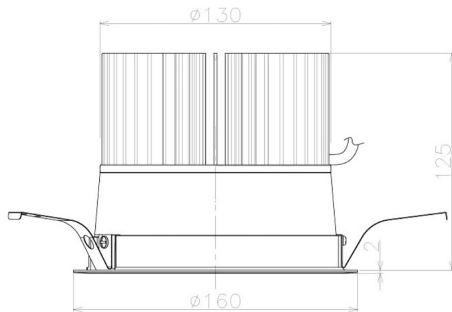

Item no. DD098-6560MW8535L

Series Name:  $\Phi$ 150 Spark (Swallow Cone)

Installation	Recessed mount
Type	$\Phi$ 150 Spark (Swallow Cone)
Fixture wattage	65.3W
Beam angle	59 deg
Color Temp.	3500K
CRI	Ra>85
Luminous	6937 lm
Body	Die-cast aluminum alloy
Body finish	N/A
Trim finish	White
Reflector finish	Mirror
IP Rate	IP20
Light source	COB module
Input Voltage	AC220~240V
Dimming Type	Non-Dimmable
Certificate	CE, CCC
Cut Hole	150mm

Height (Weight)	
65.3W	127 (1.4kg)
48.5W	127 (1.4kg)
44.3W	108 (1.2kg)
33.8W	108 (1.2kg)
30.3W	108 (1.2kg)
23.0W	78 (0.9kg)