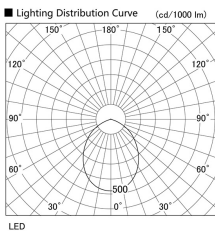

Item no. DD098-6560MW8535L

Series Name:  $\Phi$ 150 Spark (Swallow Cone)

Installation	Recessed mount
Type	$\Phi$ 150 Spark (Swallow Cone)
Fixture wattage	65.3W
Beam angle	59 deg
Color Temp.	3500K
CRI	Ra>85
Luminous	6937 lm
Body	Die-cast aluminum alloy
Body finish	N/A
Trim finish	White
Reflector finish	Mirror
IP Rate	IP20
Light source	COB module
Input Voltage	AC220~240V
Dimming Type	Non-Dimmable
Certificate	CE, CCC
Cut Hole	150mm

Height (Weight)	
65.3W	127 (1.4kg)
48.5W	127 (1.4kg)
44.3W	108 (1.2kg)
33.8W	108 (1.2kg)
30.3W	108 (1.2kg)
23.0W	78 (0.9kg)