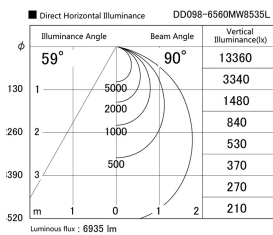

Item no. DD098-6560MW8535L

Series Name: Φ 150 Spark (Swallow Cone)

Installation	Recessed mount
Type	
Fixture wattage	65.3W
Beam angle	59 deg
Color Temp.	3500K
CRI	Ra>85
Luminous	6937 lm
Body	Die-cast aluminum alloy
Body finish	N/A
Trim finish	White
Reflector finish	Mirror
IP Rate	IP20
Light source	COB module
Input Voltage	AC220~240V
Dimming Type	Non-Dimmable
Certificate	CE, CCC
Cut Hole	150mm

Height (Weight)	
65.3W	127 (1.4kg)
48.5W	127 (1.4kg)
44.3W	108 (1.2kg)
33.8W	108 (1.2kg)
30.3W	108 (1.2kg)
23.0W	78 (0.9kg)