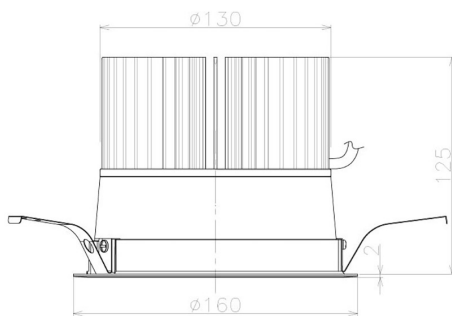

Item no. DD098-6560MW8535L

Series Name:  $\Phi$ 150 Spark (Swallow Cone)

Installation	Recessed mount
Type	
Fixture wattage	65.3W
Beam angle	59 deg
Color Temp.	3500K
CRI	Ra>85
Luminous	6937 lm
Body	Die-cast aluminum alloy
Body finish	N/A
Trim finish	White
Reflector finish	Mirror
IP Rate	IP20
Light source	COB module
Input Voltage	AC220~240V
Dimming Type	Non-Dimmable
Certificate	CE, CCC
Cut Hole	150mm

Height (Weight)	
65.3W	127 (1.4kg)
48.5W	127 (1.4kg)
44.3W	108 (1.2kg)
33.8W	108 (1.2kg)
30.3W	108 (1.2kg)
23.0W	78 (0.9kg)