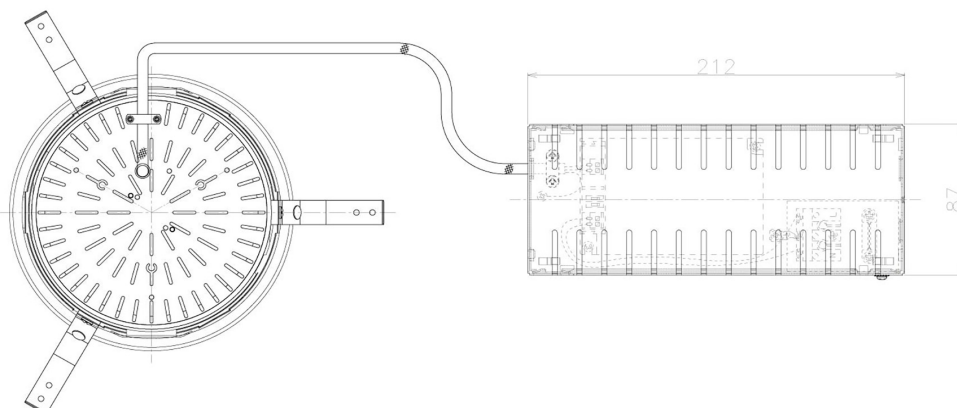

Item no. DD098-6560MW8535L

Series Name: Φ 150 Spark (Swallow Cone)

Installation	Recessed mount
Type	
Fixture wattage	65.3W
Beam angle	59 deg
Color Temp.	3500K
CRI	Ra>85
Luminous	6937 lm
Body	Die-cast aluminum alloy
Body finish	N/A
Trim finish	White
Reflector finish	Mirror
IP Rate	IP20
Light source	COB module
Input Voltage	AC220~240V
Dimming Type	Non-Dimmable
Certificate	CE, CCC
Cut Hole	150mm

Height (Weight)	
65.3W	127 (1.4kg)
48.5W	127 (1.4kg)
44.3W	108 (1.2kg)
33.8W	108 (1.2kg)
30.3W	108 (1.2kg)
23.0W	78 (0.9kg)