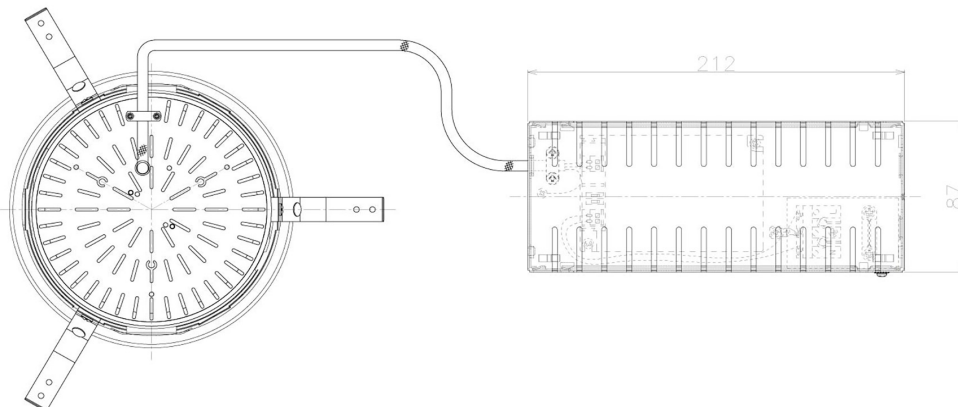

Item no. DD098-6560MW8535L

Series Name:  $\Phi$ 150 Spark (Swallow Cone)

Installation	Recessed mount
Type	
Fixture wattage	65.3W
Beam angle	59 deg
Color Temp.	3500K
CRI	Ra>85
Luminous	6937 lm
Body	Die-cast aluminum alloy
Body finish	N/A
Trim finish	White
Reflector finish	Mirror
IP Rate	IP20
Light source	COB module
Input Voltage	AC220~240V
Dimming Type	Non-Dimmable
Certificate	CE, CCC
Cut Hole	150mm

Height (Weight)	
65.3W	127 (1.4kg)
48.5W	127 (1.4kg)
44.3W	108 (1.2kg)
33.8W	108 (1.2kg)
30.3W	108 (1.2kg)
23.0W	78 (0.9kg)