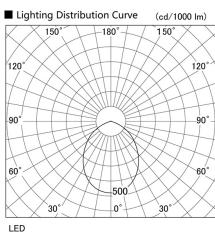

Item no. DD098-6560MW8535L

Series Name:  $\Phi$ 150 Spark (Swallow Cone)

Installation	Recessed mount
Type	
Fixture wattage	65.3W
Beam angle	59 deg
Color Temp.	3500K
CRI	Ra>85
Luminous	6937 lm
Body	Die-cast aluminum alloy
Body finish	N/A
Trim finish	White
Reflector finish	Mirror
IP Rate	IP20
Light source	COB module
Input Voltage	AC220~240V
Dimming Type	Non-Dimmable
Certificate	CE, CCC
Cut Hole	150mm

Height (Weight)	
65.3W	127 (1.4kg)
48.5W	127 (1.4kg)
44.3W	108 (1.2kg)
33.8W	108 (1.2kg)
30.3W	108 (1.2kg)
23.0W	78 (0.9kg)