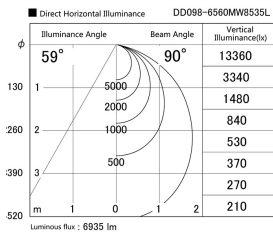

Item no. DD098-6560MW8535L

Series Name:  $\Phi$ 150 Spark (Swallow Cone)

Installation	Recessed mount
Type	
Fixture wattage	65.3W
Beam angle	59 deg
Color Temp.	3500K
CRI	Ra>85
Luminous	6937 lm
Body	Die-cast aluminum alloy
Body finish	N/A
Trim finish	White
Reflector finish	Mirror
IP Rate	IP20
Light source	COB module
Input Voltage	AC220~240V
Dimming Type	Non-Dimmable
Certificate	CE, CCC
Cut Hole	150mm

Height (Weight)	
65.3W	127 (1.4kg)
48.5W	127 (1.4kg)
44.3W	108 (1.2kg)
33.8W	108 (1.2kg)
30.3W	108 (1.2kg)
23.0W	78 (0.9kg)