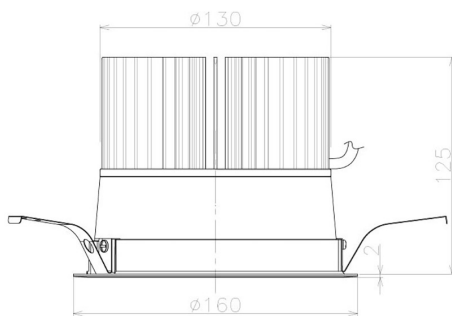

Item no. DD098-6560MW8540L

Series Name: Φ 150 Spark (Swallow Cone)

Installation	Recessed mount
Type	
Fixture wattage	65.3W
Beam angle	59 deg
Color Temp.	4000K
CRI	Ra>85
Luminous	7005 lm
Body	Die-cast aluminum alloy
Body finish	N/A
Trim finish	White
Reflector finish	Mirror
IP Rate	IP20
Light source	COB module
Input Voltage	AC220~240V
Dimming Type	Non-Dimmable
Certificate	CE, CCC
Cut Hole	150mm

Height (Weight)	
65.3W	127 (1.4kg)
48.5W	127 (1.4kg)
44.3W	108 (1.2kg)
33.8W	108 (1.2kg)
30.3W	108 (1.2kg)
23.0W	78 (0.9kg)