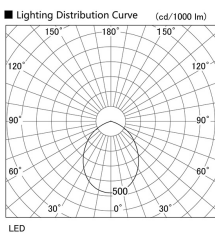

Item no. DD098-6560MW8540L

Series Name: Φ 150 Spark (Swallow Cone)

Installation	Recessed mount
Type	
Fixture wattage	65.3W
Beam angle	59 deg
Color Temp.	4000K
CRI	Ra>85
Luminous	7005 lm
Body	Die-cast aluminum alloy
Body finish	N/A
Trim finish	White
Reflector finish	Mirror
IP Rate	IP20
Light source	COB module
Input Voltage	AC220~240V
Dimming Type	Non-Dimmable
Certificate	CE, CCC
Cut Hole	150mm

Height (Weight)	
65.3W	127 (1.4kg)
48.5W	127 (1.4kg)
44.3W	108 (1.2kg)
33.8W	108 (1.2kg)
30.3W	108 (1.2kg)
23.0W	78 (0.9kg)