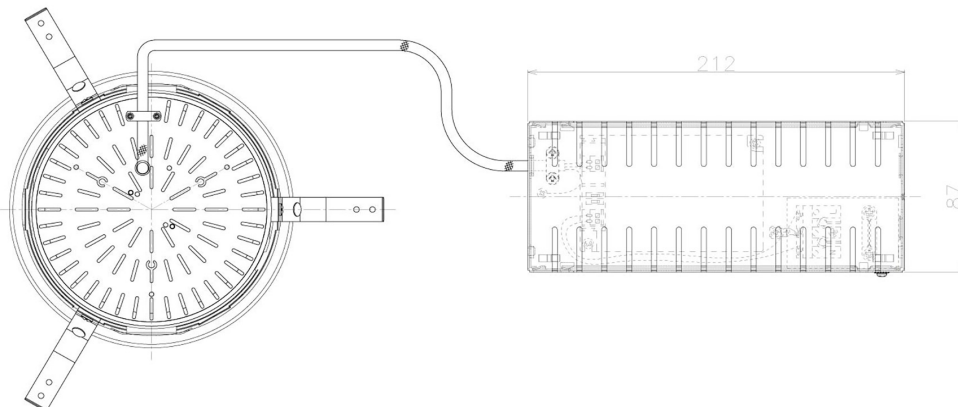

Item no. DD098-6560MW8540L

Series Name: Φ 150 Spark (Swallow Cone)

Installation	Recessed mount
Type	
Fixture wattage	65.3W
Beam angle	59 deg
Color Temp.	4000K
CRI	Ra>85
Luminous	7005 lm
Body	Die-cast aluminum alloy
Body finish	N/A
Trim finish	White
Reflector finish	Mirror
IP Rate	IP20
Light source	COB module
Input Voltage	AC220~240V
Dimming Type	Non-Dimmable
Certificate	CE, CCC
Cut Hole	150mm

Height (Weight)	
65.3W	127 (1.4kg)
48.5W	127 (1.4kg)
44.3W	108 (1.2kg)
33.8W	108 (1.2kg)
30.3W	108 (1.2kg)
23.0W	78 (0.9kg)