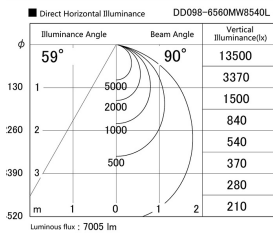

Item no. DD098-6560MW8540L

Series Name: Φ 150 Spark (Swallow Cone)

Installation	Recessed mount
Type	
Fixture wattage	65.3W
Beam angle	59 deg
Color Temp.	4000K
CRI	Ra>85
Luminous	7005 lm
Body	Die-cast aluminum alloy
Body finish	N/A
Trim finish	White
Reflector finish	Mirror
IP Rate	IP20
Light source	COB module
Input Voltage	AC220~240V
Dimming Type	Non-Dimmable
Certificate	CE, CCC
Cut Hole	150mm

Height (Weight)	
65.3W	127 (1.4kg)
48.5W	127 (1.4kg)
44.3W	108 (1.2kg)
33.8W	108 (1.2kg)
30.3W	108 (1.2kg)
23.0W	78 (0.9kg)