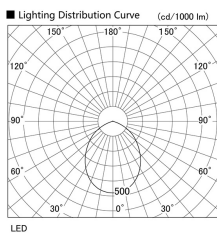

Item no. DD098-6560MW9027L

Series Name: Φ 150 Spark (Swallow Cone)

Installation	Recessed mount
Type	
Fixture wattage	65.3W
Beam angle	59 deg
Color Temp.	2700K
CRI	Ra>90
Luminous	5936 lm
Body	Die-cast aluminum alloy
Body finish	N/A
Trim finish	White
Reflector finish	Mirror
IP Rate	IP20
Light source	COB module
Input Voltage	AC220~240V
Dimming Type	Non-Dimmable
Certificate	CE, CCC
Cut Hole	150mm

Height (Weight)	
65.3W	127 (1.4kg)
48.5W	127 (1.4kg)
44.3W	108 (1.2kg)
33.8W	108 (1.2kg)
30.3W	108 (1.2kg)
23.0W	78 (0.9kg)