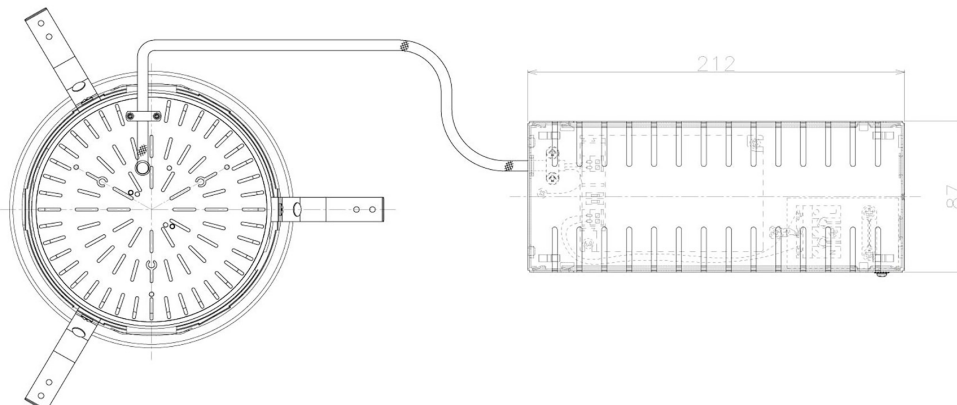

Item no. DD098-6560MW9027L

Series Name: Φ 150 Spark (Swallow Cone)

Installation	Recessed mount
Type	
Fixture wattage	65.3W
Beam angle	59 deg
Color Temp.	2700K
CRI	Ra>90
Luminous	5936 lm
Body	Die-cast aluminum alloy
Body finish	N/A
Trim finish	White
Reflector finish	Mirror
IP Rate	IP20
Light source	COB module
Input Voltage	AC220~240V
Dimming Type	Non-Dimmable
Certificate	CE, CCC
Cut Hole	150mm

Height (Weight)	
65.3W	127 (1.4kg)
48.5W	127 (1.4kg)
44.3W	108 (1.2kg)
33.8W	108 (1.2kg)
30.3W	108 (1.2kg)
23.0W	78 (0.9kg)