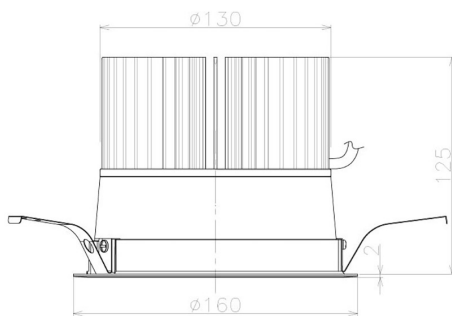

Item no. DD098-6560MW9027L

Series Name: Φ 150 Spark (Swallow Cone)

Installation	Recessed mount
Type	
Fixture wattage	65.3W
Beam angle	59 deg
Color Temp.	2700K
CRI	Ra>90
Luminous	5936 lm
Body	Die-cast aluminum alloy
Body finish	N/A
Trim finish	White
Reflector finish	Mirror
IP Rate	IP20
Light source	COB module
Input Voltage	AC220~240V
Dimming Type	Non-Dimmable
Certificate	CE, CCC
Cut Hole	150mm

Height (Weight)	
65.3W	127 (1.4kg)
48.5W	127 (1.4kg)
44.3W	108 (1.2kg)
33.8W	108 (1.2kg)
30.3W	108 (1.2kg)
23.0W	78 (0.9kg)