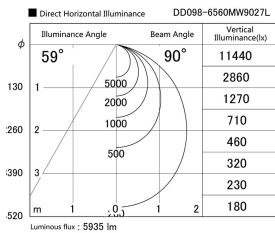

Item no. DD098-6560MW9027L

Series Name: Φ 150 Spark (Swallow Cone)

Installation	Recessed mount
Type	
Fixture wattage	65.3W
Beam angle	59 deg
Color Temp.	2700K
CRI	Ra>90
Luminous	5936 lm
Body	Die-cast aluminum alloy
Body finish	N/A
Trim finish	White
Reflector finish	Mirror
IP Rate	IP20
Light source	COB module
Input Voltage	AC220~240V
Dimming Type	Non-Dimmable
Certificate	CE, CCC
Cut Hole	150mm

Height (Weight)	
65.3W	127 (1.4kg)
48.5W	127 (1.4kg)
44.3W	108 (1.2kg)
33.8W	108 (1.2kg)
30.3W	108 (1.2kg)
23.0W	78 (0.9kg)