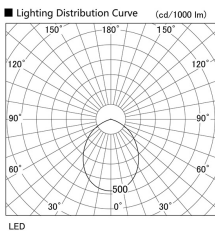

Item no. DD098-6560MW9030L

Series Name:  $\Phi$ 150 Spark (Swallow Cone)

Installation	Recessed mount
Type	
Fixture wattage	65.3W
Beam angle	59 deg
Color Temp.	3000K
CRI	Ra>90
Luminous	6184 lm
Body	Die-cast aluminum alloy
Body finish	N/A
Trim finish	White
Reflector finish	Mirror
IP Rate	IP20
Light source	COB module
Input Voltage	AC220~240V
Dimming Type	Non-Dimmable
Certificate	CE, CCC
Cut Hole	150mm

Height (Weight)	
65.3W	127 (1.4kg)
48.5W	127 (1.4kg)
44.3W	108 (1.2kg)
33.8W	108 (1.2kg)
30.3W	108 (1.2kg)
23.0W	78 (0.9kg)