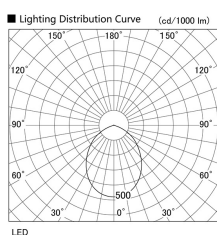

Item no. DD098-6560MW9030L

Series Name:  $\Phi$ 150 Spark (Swallow Cone)

Installation	Recessed mount
Type	
Fixture wattage	65.3W
Beam angle	59 deg
Color Temp.	3000K
CRI	Ra>90
Luminous	6184 lm
Body	Die-cast aluminum alloy
Body finish	N/A
Trim finish	White
Reflector finish	Mirror
IP Rate	IP20
Light source	COB module
Input Voltage	AC220~240V
Dimming Type	Non-Dimmable
Certificate	CE, CCC
Cut Hole	150mm

Height (Weight)	
65.3W	127 (1.4kg)
48.5W	127 (1.4kg)
44.3W	108 (1.2kg)
33.8W	108 (1.2kg)
30.3W	108 (1.2kg)
23.0W	78 (0.9kg)