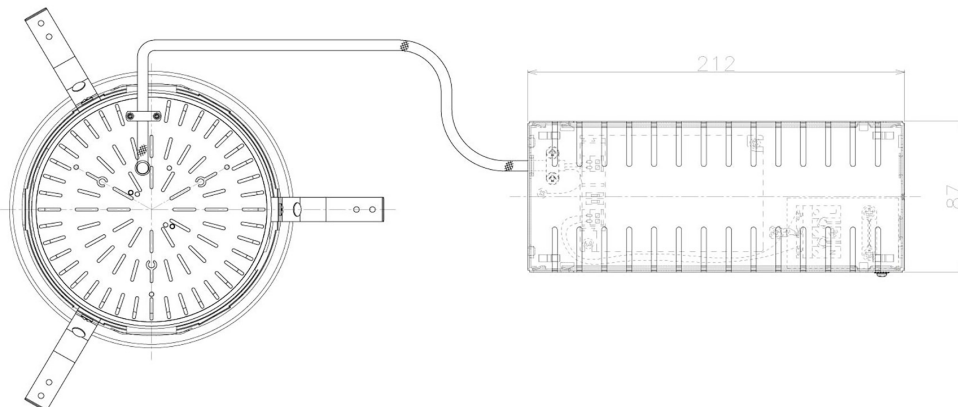

Item no. DD098-6560MW9030L

Series Name:  $\Phi$ 150 Spark (Swallow Cone)

Installation	Recessed mount
Type	
Fixture wattage	65.3W
Beam angle	59 deg
Color Temp.	3000K
CRI	Ra>90
Luminous	6184 lm
Body	Die-cast aluminum alloy
Body finish	N/A
Trim finish	White
Reflector finish	Mirror
IP Rate	IP20
Light source	COB module
Input Voltage	AC220~240V
Dimming Type	Non-Dimmable
Certificate	CE, CCC
Cut Hole	150mm

Height (Weight)	
65.3W	127 (1.4kg)
48.5W	127 (1.4kg)
44.3W	108 (1.2kg)
33.8W	108 (1.2kg)
30.3W	108 (1.2kg)
23.0W	78 (0.9kg)