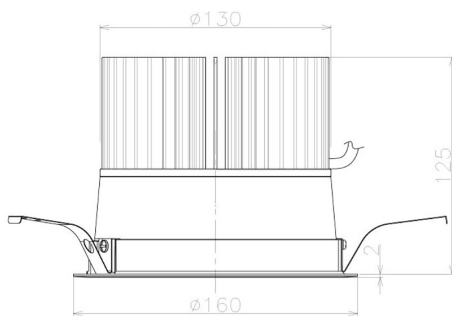

Item no. DD098-6560MW9030L

Series Name:  $\Phi$ 150 Spark (Swallow Cone)

Installation	Recessed mount
Type	
Fixture wattage	65.3W
Beam angle	59 deg
Color Temp.	3000K
CRI	Ra>90
Luminous	6184 lm
Body	Die-cast aluminum alloy
Body finish	N/A
Trim finish	White
Reflector finish	Mirror
IP Rate	IP20
Light source	COB module
Input Voltage	AC220~240V
Dimming Type	Non-Dimmable
Certificate	CE, CCC
Cut Hole	150mm

Height (Weight)	
65.3W	127 (1.4kg)
48.5W	127 (1.4kg)
44.3W	108 (1.2kg)
33.8W	108 (1.2kg)
30.3W	108 (1.2kg)
23.0W	78 (0.9kg)