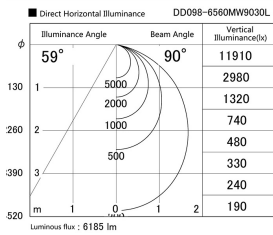

Item no. DD098-6560MW9030L

Series Name:  $\Phi$ 150 Spark (Swallow Cone)

Installation	Recessed mount
Type	
Fixture wattage	65.3W
Beam angle	59 deg
Color Temp.	3000K
CRI	Ra>90
Luminous	6184 lm
Body	Die-cast aluminum alloy
Body finish	N/A
Trim finish	White
Reflector finish	Mirror
IP Rate	IP20
Light source	COB module
Input Voltage	AC220~240V
Dimming Type	Non-Dimmable
Certificate	CE, CCC
Cut Hole	150mm

Height (Weight)	
65.3W	127 (1.4kg)
48.5W	127 (1.4kg)
44.3W	108 (1.2kg)
33.8W	108 (1.2kg)
30.3W	108 (1.2kg)
23.0W	78 (0.9kg)