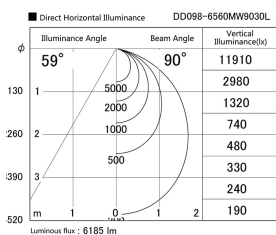

Item no. DD098-6560MW9030L

Series Name:  $\Phi$ 150 Spark (Swallow Cone)

Installation	Recessed mount
Type	
Fixture wattage	65.3W
Beam angle	59 deg
Color Temp.	3000K
CRI	Ra>90
Luminous	6184 lm
Body	Die-cast aluminum alloy
Body finish	N/A
Trim finish	White
Reflector finish	Mirror
IP Rate	IP20
Light source	COB module
Input Voltage	AC220~240V
Dimming Type	Non-Dimmable
Certificate	CE, CCC
Cut Hole	150mm

Height (Weight)	
65.3W	127 (1.4kg)
48.5W	127 (1.4kg)
44.3W	108 (1.2kg)
33.8W	108 (1.2kg)
30.3W	108 (1.2kg)
23.0W	78 (0.9kg)