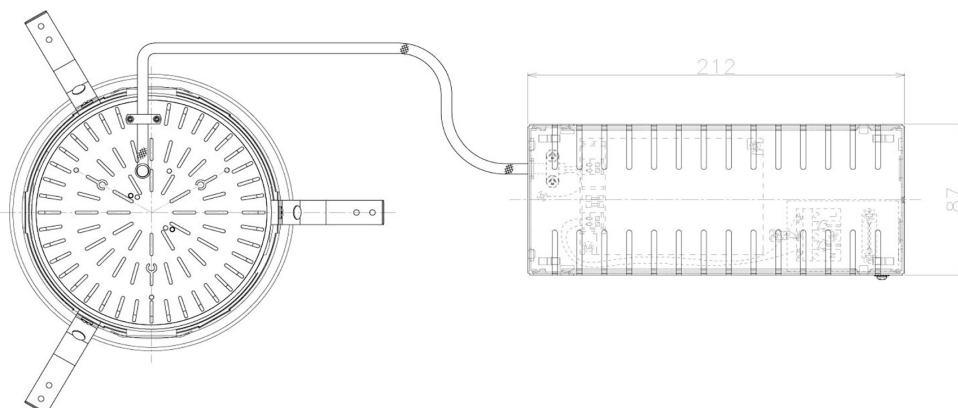

Item no. DD098-6560MW9030L

Series Name:  $\Phi$ 150 Spark (Swallow Cone)

Installation	Recessed mount
Type	
Fixture wattage	65.3W
Beam angle	59 deg
Color Temp.	3000K
CRI	Ra>90
Luminous	6184 lm
Body	Die-cast aluminum alloy
Body finish	N/A
Trim finish	White
Reflector finish	Mirror
IP Rate	IP20
Light source	COB module
Input Voltage	AC220~240V
Dimming Type	Non-Dimmable
Certificate	CE, CCC
Cut Hole	150mm

Height (Weight)	
65.3W	127 (1.4kg)
48.5W	127 (1.4kg)
44.3W	108 (1.2kg)
33.8W	108 (1.2kg)
30.3W	108 (1.2kg)
23.0W	78 (0.9kg)