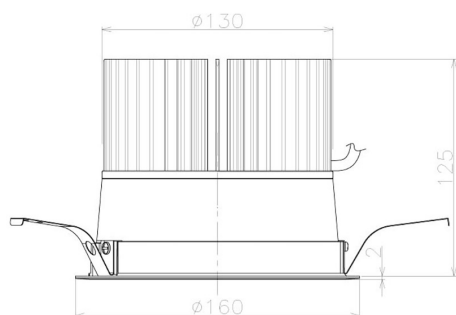

Item no. DD098-6560MW9030L

Series Name:  $\Phi$ 150 Spark (Swallow Cone)

Installation	Recessed mount
Type	
Fixture wattage	65.3W
Beam angle	59 deg
Color Temp.	3000K
CRI	Ra>90
Luminous	6184 lm
Body	Die-cast aluminum alloy
Body finish	N/A
Trim finish	White
Reflector finish	Mirror
IP Rate	IP20
Light source	COB module
Input Voltage	AC220~240V
Dimming Type	Non-Dimmable
Certificate	CE, CCC
Cut Hole	150mm

Height (Weight)	
65.3W	127 (1.4kg)
48.5W	127 (1.4kg)
44.3W	108 (1.2kg)
33.8W	108 (1.2kg)
30.3W	108 (1.2kg)
23.0W	78 (0.9kg)