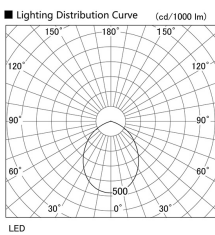

Item no. DD098-6560MW9035L

Series Name: Φ 150 Spark (Swallow Cone)

Installation	Recessed mount
Type	
Fixture wattage	65.3W
Beam angle	59 deg
Color Temp.	3500K
CRI	Ra>90
Luminous	6308 lm
Body	Die-cast aluminum alloy
Body finish	N/A
Trim finish	White
Reflector finish	Mirror
IP Rate	IP20
Light source	COB module
Input Voltage	AC220~240V
Dimming Type	Non-Dimmable
Certificate	CE, CCC
Cut Hole	150mm

Height (Weight)	
65.3W	127 (1.4kg)
48.5W	127 (1.4kg)
44.3W	108 (1.2kg)
33.8W	108 (1.2kg)
30.3W	108 (1.2kg)
23.0W	78 (0.9kg)