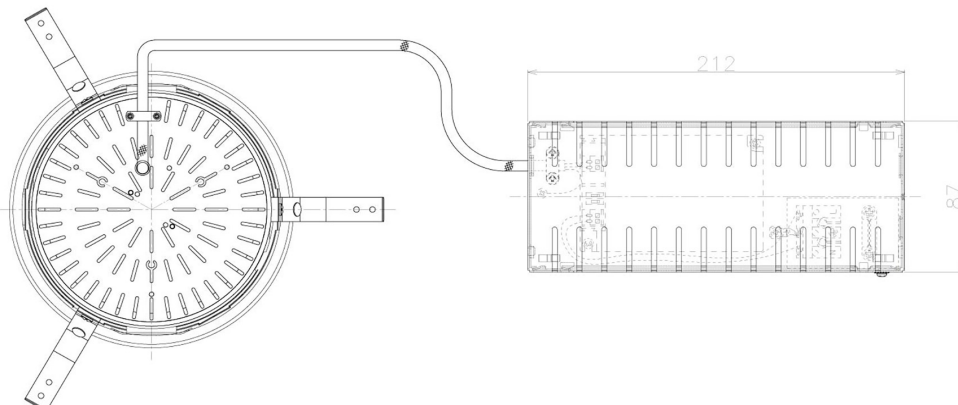

Item no. DD098-6560MW9035L

Series Name: Φ 150 Spark (Swallow Cone)

Installation	Recessed mount
Type	
Fixture wattage	65.3W
Beam angle	59 deg
Color Temp.	3500K
CRI	Ra>90
Luminous	6308 lm
Body	Die-cast aluminum alloy
Body finish	N/A
Trim finish	White
Reflector finish	Mirror
IP Rate	IP20
Light source	COB module
Input Voltage	AC220~240V
Dimming Type	Non-Dimmable
Certificate	CE, CCC
Cut Hole	150mm

Height (Weight)	
65.3W	127 (1.4kg)
48.5W	127 (1.4kg)
44.3W	108 (1.2kg)
33.8W	108 (1.2kg)
30.3W	108 (1.2kg)
23.0W	78 (0.9kg)