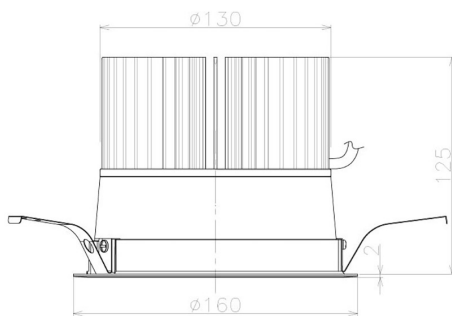

Item no. DD098-6560MW9035L

Series Name: Φ 150 Spark (Swallow Cone)

Installation	Recessed mount
Type	
Fixture wattage	65.3W
Beam angle	59 deg
Color Temp.	3500K
CRI	Ra>90
Luminous	6308 lm
Body	Die-cast aluminum alloy
Body finish	N/A
Trim finish	White
Reflector finish	Mirror
IP Rate	IP20
Light source	COB module
Input Voltage	AC220~240V
Dimming Type	Non-Dimmable
Certificate	CE, CCC
Cut Hole	150mm

Height (Weight)	
65.3W	127 (1.4kg)
48.5W	127 (1.4kg)
44.3W	108 (1.2kg)
33.8W	108 (1.2kg)
30.3W	108 (1.2kg)
23.0W	78 (0.9kg)