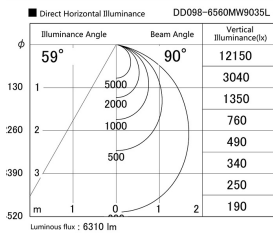

Item no. DD098-6560MW9035L

Series Name: Φ 150 Spark (Swallow Cone)

Installation	Recessed mount
Type	
Fixture wattage	65.3W
Beam angle	59 deg
Color Temp.	3500K
CRI	Ra>90
Luminous	6308 lm
Body	Die-cast aluminum alloy
Body finish	N/A
Trim finish	White
Reflector finish	Mirror
IP Rate	IP20
Light source	COB module
Input Voltage	AC220~240V
Dimming Type	Non-Dimmable
Certificate	CE, CCC
Cut Hole	150mm

Height (Weight)	
65.3W	127 (1.4kg)
48.5W	127 (1.4kg)
44.3W	108 (1.2kg)
33.8W	108 (1.2kg)
30.3W	108 (1.2kg)
23.0W	78 (0.9kg)