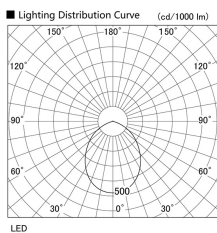

Item no. DD098-6560MW9040L

Series Name: Φ 150 Spark (Swallow Cone)

Installation	Recessed mount
Type	
Fixture wattage	65.3W
Beam angle	59 deg
Color Temp.	4000K
CRI	Ra>90
Luminous	6369 lm
Body	Die-cast aluminum alloy
Body finish	N/A
Trim finish	White
Reflector finish	Mirror
IP Rate	IP20
Light source	COB module
Input Voltage	AC220~240V
Dimming Type	Non-Dimmable
Certificate	CE, CCC
Cut Hole	150mm

Height (Weight)	
65.3W	127 (1.4kg)
48.5W	127 (1.4kg)
44.3W	108 (1.2kg)
33.8W	108 (1.2kg)
30.3W	108 (1.2kg)
23.0W	78 (0.9kg)