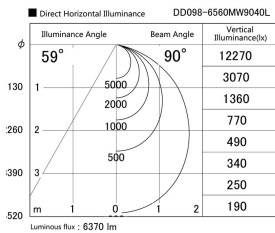

Item no. DD098-6560MW9040L

Series Name: Φ 150 Spark (Swallow Cone)

Installation	Recessed mount
Type	
Fixture wattage	65.3W
Beam angle	59 deg
Color Temp.	4000K
CRI	Ra>90
Luminous	6369 lm
Body	Die-cast aluminum alloy
Body finish	N/A
Trim finish	White
Reflector finish	Mirror
IP Rate	IP20
Light source	COB module
Input Voltage	AC220~240V
Dimming Type	Non-Dimmable
Certificate	CE, CCC
Cut Hole	150mm

Height (Weight)	
65.3W	127 (1.4kg)
48.5W	127 (1.4kg)
44.3W	108 (1.2kg)
33.8W	108 (1.2kg)
30.3W	108 (1.2kg)
23.0W	78 (0.9kg)