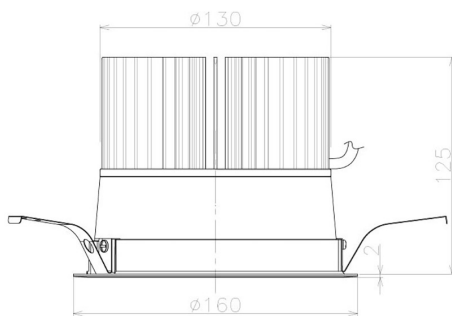

Item no. DD098-6560MW9040L

Series Name: Φ 150 Spark (Swallow Cone)

Installation	Recessed mount
Type	
Fixture wattage	65.3W
Beam angle	59 deg
Color Temp.	4000K
CRI	Ra>90
Luminous	6369 lm
Body	Die-cast aluminum alloy
Body finish	N/A
Trim finish	White
Reflector finish	Mirror
IP Rate	IP20
Light source	COB module
Input Voltage	AC220~240V
Dimming Type	Non-Dimmable
Certificate	CE, CCC
Cut Hole	150mm

Height (Weight)	
65.3W	127 (1.4kg)
48.5W	127 (1.4kg)
44.3W	108 (1.2kg)
33.8W	108 (1.2kg)
30.3W	108 (1.2kg)
23.0W	78 (0.9kg)