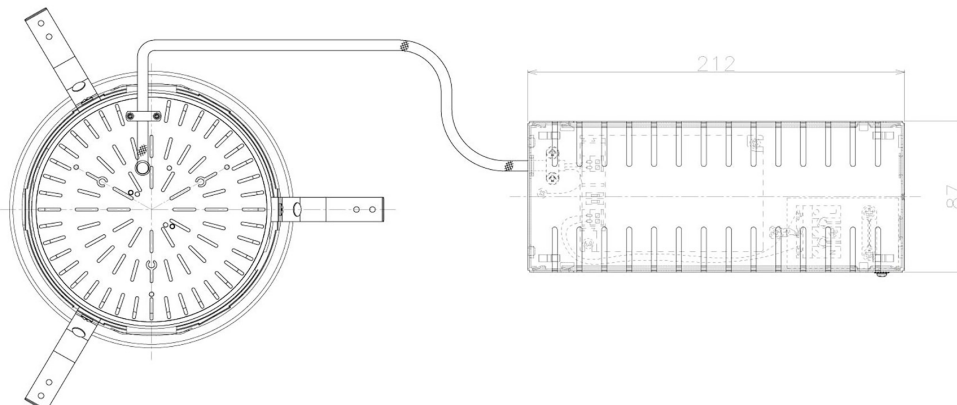

Item no. DD098-6560MW9040L

Series Name: Φ 150 Spark (Swallow Cone)

Installation	Recessed mount
Type	
Fixture wattage	65.3W
Beam angle	59 deg
Color Temp.	4000K
CRI	Ra>90
Luminous	6369 lm
Body	Die-cast aluminum alloy
Body finish	N/A
Trim finish	White
Reflector finish	Mirror
IP Rate	IP20
Light source	COB module
Input Voltage	AC220~240V
Dimming Type	Non-Dimmable
Certificate	CE, CCC
Cut Hole	150mm

Height (Weight)	
65.3W	127 (1.4kg)
48.5W	127 (1.4kg)
44.3W	108 (1.2kg)
33.8W	108 (1.2kg)
30.3W	108 (1.2kg)
23.0W	78 (0.9kg)