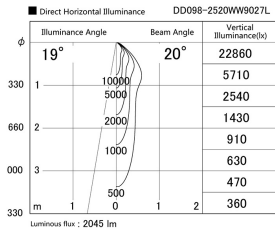

Item no. DD098-2520WW9027L

Series Name:  $\Phi$ 150 Spark (Swallow Cone)

White Reflector

Installation	Recessed mount
Type	$\Phi$ 150 Spark (Swallow Cone)
Fixture wattage	23W
Beam angle	20 deg
Color Temp.	2700K
CRI	Ra>90
Luminous	2047 lm
Body	Die-cast aluminum alloy
Body finish	N/A
Trim finish	White
Reflector finish	White
IP Rate	IP20
Light source	COB module
Input Voltage	AC220~240V
Dimming Type	Non-Dimmable
Certificate	CE, CCC
Cut Hole	150mm

Height (Weight)	
65.3W	127 (1.4kg)
48.5W	127 (1.4kg)
44.3W	108 (1.2kg)
33.8W	108 (1.2kg)
30.3W	108 (1.2kg)
23.0W	78 (0.9kg)