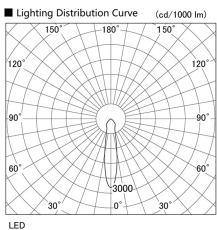

Item no. DD098-2520WW9027L

Series Name:  $\Phi$ 150 Spark (Swallow Cone)

White Reflector

Installation	Recessed mount
Type	$\Phi$ 150 Spark (Swallow Cone)
Fixture wattage	23W
Beam angle	20 deg
Color Temp.	2700K
CRI	Ra>90
Luminous	2047 lm
Body	Die-cast aluminum alloy
Body finish	N/A
Trim finish	White
Reflector finish	White
IP Rate	IP20
Light source	COB module
Input Voltage	AC220~240V
Dimming Type	Non-Dimmable
Certificate	CE, CCC
Cut Hole	150mm

Height (Weight)	
65.3W	127 (1.4kg)
48.5W	127 (1.4kg)
44.3W	108 (1.2kg)
33.8W	108 (1.2kg)
30.3W	108 (1.2kg)
23.0W	78 (0.9kg)