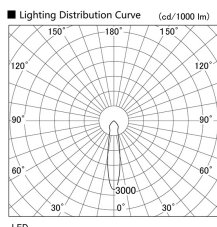

Item no. DD098-2520WW9027L

Series Name:  $\Phi$ 150 Spark (Swallow Cone)

White Reflector

Installation	Recessed mount
Type	
Fixture wattage	23W
Beam angle	20 deg
Color Temp.	2700K
CRI	Ra>90
Luminous	2047 lm
Body	Die-cast aluminum alloy
Body finish	N/A
Trim finish	White
Reflector finish	White
IP Rate	IP20
Light source	COB module
Input Voltage	AC220~240V
Dimming Type	Non-Dimmable
Certificate	CE, CCC
Cut Hole	150mm

Height (Weight)	
65.3W	127 (1.4kg)
48.5W	127 (1.4kg)
44.3W	108 (1.2kg)
33.8W	108 (1.2kg)
30.3W	108 (1.2kg)
23.0W	78 (0.9kg)