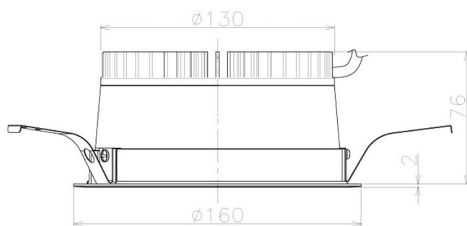

Item no. DD098-2520WW9027L

Series Name:  $\Phi$ 150 Spark (Swallow Cone)

White Reflector

Installation	Recessed mount
Type	$\Phi$ 150 Spark (Swallow Cone)
Fixture wattage	23W
Beam angle	20 deg
Color Temp.	2700K
CRI	Ra>90
Luminous	2047 lm
Body	Die-cast aluminum alloy
Body finish	N/A
Trim finish	White
Reflector finish	White
IP Rate	IP20
Light source	COB module
Input Voltage	AC220~240V
Dimming Type	Non-Dimmable
Certificate	CE, CCC
Cut Hole	150mm

Height (Weight)	
65.3W	127 (1.4kg)
48.5W	127 (1.4kg)
44.3W	108 (1.2kg)
33.8W	108 (1.2kg)
30.3W	108 (1.2kg)
23.0W	78 (0.9kg)