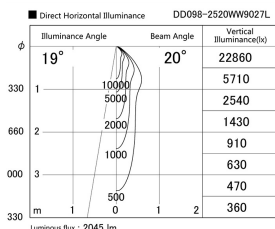

Item no. DD098-2520WW9027L

Series Name:  $\Phi$ 150 Spark (Swallow Cone)

White Reflector

Installation	Recessed mount
Type	
Fixture wattage	23W
Beam angle	20 deg
Color Temp.	2700K
CRI	Ra>90
Luminous	2047 lm
Body	Die-cast aluminum alloy
Body finish	N/A
Trim finish	White
Reflector finish	White
IP Rate	IP20
Light source	COB module
Input Voltage	AC220~240V
Dimming Type	Non-Dimmable
Certificate	CE, CCC
Cut Hole	150mm

Height (Weight)	
65.3W	127 (1.4kg)
48.5W	127 (1.4kg)
44.3W	108 (1.2kg)
33.8W	108 (1.2kg)
30.3W	108 (1.2kg)
23.0W	78 (0.9kg)