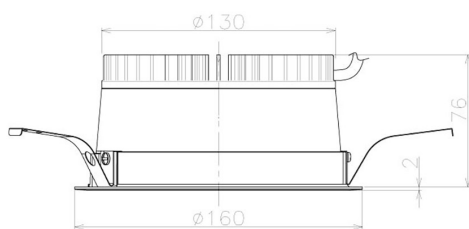

Item no. DD098-2520WW9027L

Series Name:  $\Phi$ 150 Spark (Swallow Cone)

White Reflector

Installation	Recessed mount
Type	
Fixture wattage	23W
Beam angle	20 deg
Color Temp.	2700K
CRI	Ra>90
Luminous	2047 lm
Body	Die-cast aluminum alloy
Body finish	N/A
Trim finish	White
Reflector finish	White
IP Rate	IP20
Light source	COB module
Input Voltage	AC220~240V
Dimming Type	Non-Dimmable
Certificate	CE, CCC
Cut Hole	150mm

Height (Weight)	
65.3W	127 (1.4kg)
48.5W	127 (1.4kg)
44.3W	108 (1.2kg)
33.8W	108 (1.2kg)
30.3W	108 (1.2kg)
23.0W	78 (0.9kg)