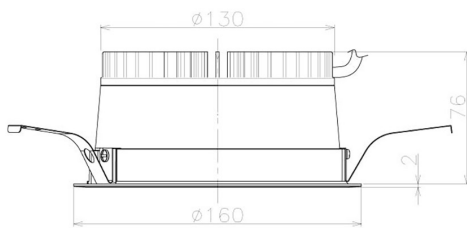

Item no. DD098-2520WW9030L

Series Name: Φ 150 Spark (Swallow Cone)

White Reflector

Installation	Recessed mount
Type	
Fixture wattage	23W
Beam angle	20 deg
Color Temp.	3000K
CRI	Ra>90
Luminous	2132 lm
Body	Die-cast aluminum alloy
Body finish	N/A
Trim finish	White
Reflector finish	White
IP Rate	IP20
Light source	COB module
Input Voltage	AC220~240V
Dimming Type	Non-Dimmable
Certificate	CE, CCC
Cut Hole	150mm

Height (Weight)	
65.3W	127 (1.4kg)
48.5W	127 (1.4kg)
44.3W	108 (1.2kg)
33.8W	108 (1.2kg)
30.3W	108 (1.2kg)
23.0W	78 (0.9kg)