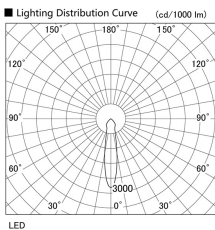

Item no. DD098-2520WW9030L

Series Name: Φ 150 Spark (Swallow Cone)

White Reflector

Installation	Recessed mount
Type	
Fixture wattage	23W
Beam angle	20 deg
Color Temp.	3000K
CRI	Ra>90
Luminous	2132 lm
Body	Die-cast aluminum alloy
Body finish	N/A
Trim finish	White
Reflector finish	White
IP Rate	IP20
Light source	COB module
Input Voltage	AC220~240V
Dimming Type	Non-Dimmable
Certificate	CE, CCC
Cut Hole	150mm

Height (Weight)	
65.3W	127 (1.4kg)
48.5W	127 (1.4kg)
44.3W	108 (1.2kg)
33.8W	108 (1.2kg)
30.3W	108 (1.2kg)
23.0W	78 (0.9kg)