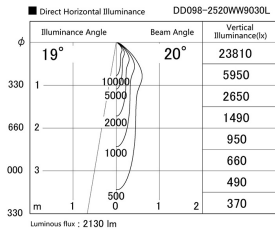

Item no. DD098-2520WW9030L

Series Name: Φ 150 Spark (Swallow Cone)

White Reflector

Installation	Recessed mount
Type	
Fixture wattage	23W
Beam angle	20 deg
Color Temp.	3000K
CRI	Ra>90
Luminous	2132 lm
Body	Die-cast aluminum alloy
Body finish	N/A
Trim finish	White
Reflector finish	White
IP Rate	IP20
Light source	COB module
Input Voltage	AC220~240V
Dimming Type	Non-Dimmable
Certificate	CE, CCC
Cut Hole	150mm

Height (Weight)	
65.3W	127 (1.4kg)
48.5W	127 (1.4kg)
44.3W	108 (1.2kg)
33.8W	108 (1.2kg)
30.3W	108 (1.2kg)
23.0W	78 (0.9kg)