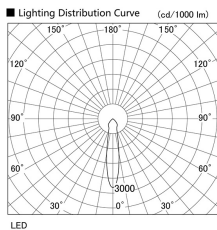

Item no. DD098-2520WW9035L

Series Name: Φ 150 Spark (Swallow Cone)

White Reflector

Installation	Recessed mount
Type	
Fixture wattage	23W
Beam angle	20 deg
Color Temp.	3500K
CRI	Ra>90
Luminous	2175 lm
Body	Die-cast aluminum alloy
Body finish	N/A
Trim finish	White
Reflector finish	White
IP Rate	IP20
Light source	COB module
Input Voltage	AC220~240V
Dimming Type	Non-Dimmable
Certificate	CE, CCC
Cut Hole	150mm

Height (Weight)	
65.3W	127 (1.4kg)
48.5W	127 (1.4kg)
44.3W	108 (1.2kg)
33.8W	108 (1.2kg)
30.3W	108 (1.2kg)
23.0W	78 (0.9kg)