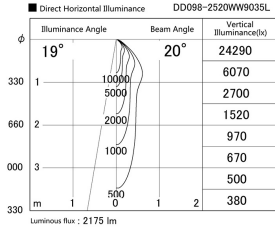

Item no. DD098-2520WW9035L

Series Name: Φ 150 Spark (Swallow Cone)

White Reflector

Installation	Recessed mount
Type	Φ 150 Spark (Swallow Cone)
Fixture wattage	23W
Beam angle	20 deg
Color Temp.	3500K
CRI	Ra>90
Luminous	2175 lm
Body	Die-cast aluminum alloy
Body finish	N/A
Trim finish	White
Reflector finish	White
IP Rate	IP20
Light source	COB module
Input Voltage	AC220~240V
Dimming Type	Non-Dimmable
Certificate	CE, CCC
Cut Hole	150mm

Height (Weight)	
65.3W	127 (1.4kg)
48.5W	127 (1.4kg)
44.3W	108 (1.2kg)
33.8W	108 (1.2kg)
30.3W	108 (1.2kg)
23.0W	78 (0.9kg)