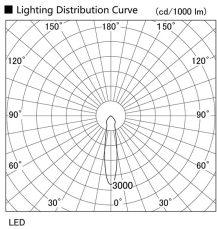

Item no. DD098-2520WW9035L

Series Name: Φ 150 Spark (Swallow Cone)

White Reflector

Installation	Recessed mount
Type	Φ 150 Spark (Swallow Cone)
Fixture wattage	23W
Beam angle	20 deg
Color Temp.	3500K
CRI	Ra>90
Luminous	2175 lm
Body	Die-cast aluminum alloy
Body finish	N/A
Trim finish	White
Reflector finish	White
IP Rate	IP20
Light source	COB module
Input Voltage	AC220~240V
Dimming Type	Non-Dimmable
Certificate	CE, CCC
Cut Hole	150mm

Height (Weight)	
65.3W	127 (1.4kg)
48.5W	127 (1.4kg)
44.3W	108 (1.2kg)
33.8W	108 (1.2kg)
30.3W	108 (1.2kg)
23.0W	78 (0.9kg)