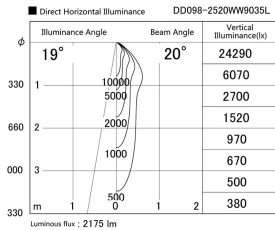

Item no. DD098-2520WW9035L

Series Name: Φ 150 Spark (Swallow Cone)

White Reflector

Installation	Recessed mount
Type	
Fixture wattage	23W
Beam angle	20 deg
Color Temp.	3500K
CRI	Ra>90
Luminous	2175 lm
Body	Die-cast aluminum alloy
Body finish	N/A
Trim finish	White
Reflector finish	White
IP Rate	IP20
Light source	COB module
Input Voltage	AC220~240V
Dimming Type	Non-Dimmable
Certificate	CE, CCC
Cut Hole	150mm

Height (Weight)	
65.3W	127 (1.4kg)
48.5W	127 (1.4kg)
44.3W	108 (1.2kg)
33.8W	108 (1.2kg)
30.3W	108 (1.2kg)
23.0W	78 (0.9kg)