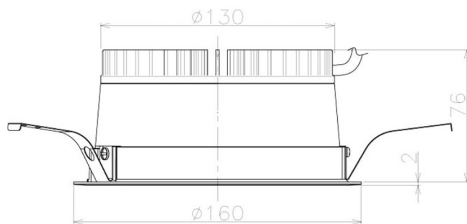

Item no. DD098-2520WW9035L

Series Name: Φ 150 Spark (Swallow Cone)

White Reflector

Installation	Recessed mount
Type	Φ 150 Spark (Swallow Cone)
Fixture wattage	23W
Beam angle	20 deg
Color Temp.	3500K
CRI	Ra>90
Luminous	2175 lm
Body	Die-cast aluminum alloy
Body finish	N/A
Trim finish	White
Reflector finish	White
IP Rate	IP20
Light source	COB module
Input Voltage	AC220~240V
Dimming Type	Non-Dimmable
Certificate	CE, CCC
Cut Hole	150mm

Height (Weight)	
65.3W	127 (1.4kg)
48.5W	127 (1.4kg)
44.3W	108 (1.2kg)
33.8W	108 (1.2kg)
30.3W	108 (1.2kg)
23.0W	78 (0.9kg)