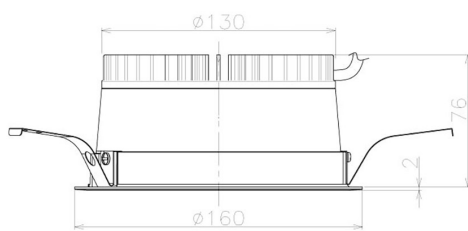

Item no. DD098-2520WW9035L

Series Name: Φ 150 Spark (Swallow Cone)

White Reflector

Installation	Recessed mount
Type	
Fixture wattage	23W
Beam angle	20 deg
Color Temp.	3500K
CRI	Ra>90
Luminous	2175 lm
Body	Die-cast aluminum alloy
Body finish	N/A
Trim finish	White
Reflector finish	White
IP Rate	IP20
Light source	COB module
Input Voltage	AC220~240V
Dimming Type	Non-Dimmable
Certificate	CE, CCC
Cut Hole	150mm

Height (Weight)	
65.3W	127 (1.4kg)
48.5W	127 (1.4kg)
44.3W	108 (1.2kg)
33.8W	108 (1.2kg)
30.3W	108 (1.2kg)
23.0W	78 (0.9kg)