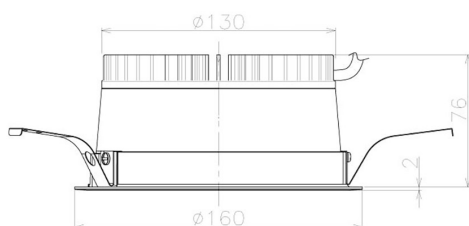

Item no. DD098-2520WW9040L

Series Name: Φ 150 Spark (Swallow Cone)

White Reflector

Installation	Recessed mount
Type	Φ 150 Spark (Swallow Cone)
Fixture wattage	23W
Beam angle	20 deg
Color Temp.	4000K
CRI	Ra>90
Luminous	2196 lm
Body	Die-cast aluminum alloy
Body finish	N/A
Trim finish	White
Reflector finish	White
IP Rate	IP20
Light source	COB module
Input Voltage	AC220~240V
Dimming Type	Non-Dimmable
Certificate	CE, CCC
Cut Hole	150mm

Height (Weight)	
65.3W	127 (1.4kg)
48.5W	127 (1.4kg)
44.3W	108 (1.2kg)
33.8W	108 (1.2kg)
30.3W	108 (1.2kg)
23.0W	78 (0.9kg)