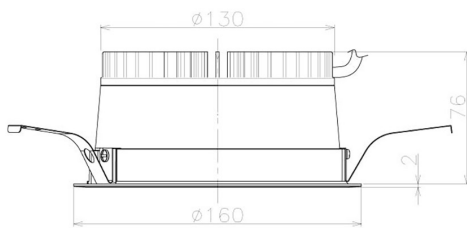

Item no. DD098-2520WW9040L

Series Name:  $\Phi$ 150 Spark (Swallow Cone)

White Reflector

Installation	Recessed mount
Type	
Fixture wattage	23W
Beam angle	20 deg
Color Temp.	4000K
CRI	Ra>90
Luminous	2196 lm
Body	Die-cast aluminum alloy
Body finish	N/A
Trim finish	White
Reflector finish	White
IP Rate	IP20
Light source	COB module
Input Voltage	AC220~240V
Dimming Type	Non-Dimmable
Certificate	CE, CCC
Cut Hole	150mm

Height (Weight)	
65.3W	127 (1.4kg)
48.5W	127 (1.4kg)
44.3W	108 (1.2kg)
33.8W	108 (1.2kg)
30.3W	108 (1.2kg)
23.0W	78 (0.9kg)