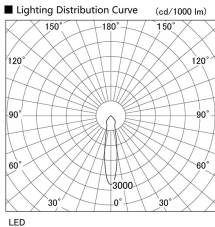

Item no. DD098-2520WW9040L

Series Name:  $\Phi$ 150 Spark (Swallow Cone)

White Reflector

Installation	Recessed mount
Type	
Fixture wattage	23W
Beam angle	20 deg
Color Temp.	4000K
CRI	Ra>90
Luminous	2196 lm
Body	Die-cast aluminum alloy
Body finish	N/A
Trim finish	White
Reflector finish	White
IP Rate	IP20
Light source	COB module
Input Voltage	AC220~240V
Dimming Type	Non-Dimmable
Certificate	CE, CCC
Cut Hole	150mm

Height (Weight)	
65.3W	127 (1.4kg)
48.5W	127 (1.4kg)
44.3W	108 (1.2kg)
33.8W	108 (1.2kg)
30.3W	108 (1.2kg)
23.0W	78 (0.9kg)