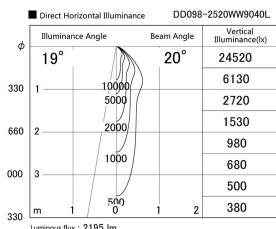

Item no. DD098-2520WW9040L

Series Name: Φ 150 Spark (Swallow Cone)

White Reflector

Installation	Recessed mount
Type	Φ 150 Spark (Swallow Cone)
Fixture wattage	23W
Beam angle	20 deg
Color Temp.	4000K
CRI	Ra>90
Luminous	2196 lm
Body	Die-cast aluminum alloy
Body finish	N/A
Trim finish	White
Reflector finish	White
IP Rate	IP20
Light source	COB module
Input Voltage	AC220~240V
Dimming Type	Non-Dimmable
Certificate	CE, CCC
Cut Hole	150mm

Height (Weight)	
65.3W	127 (1.4kg)
48.5W	127 (1.4kg)
44.3W	108 (1.2kg)
33.8W	108 (1.2kg)
30.3W	108 (1.2kg)
23.0W	78 (0.9kg)