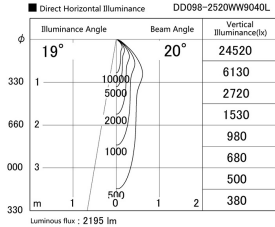

Item no. DD098-2520WW9040L

Series Name:  $\Phi$ 150 Spark (Swallow Cone)

White Reflector

Installation	Recessed mount
Type	
Fixture wattage	23W
Beam angle	20 deg
Color Temp.	4000K
CRI	Ra>90
Luminous	2196 lm
Body	Die-cast aluminum alloy
Body finish	N/A
Trim finish	White
Reflector finish	White
IP Rate	IP20
Light source	COB module
Input Voltage	AC220~240V
Dimming Type	Non-Dimmable
Certificate	CE, CCC
Cut Hole	150mm

Height (Weight)	
65.3W	127 (1.4kg)
48.5W	127 (1.4kg)
44.3W	108 (1.2kg)
33.8W	108 (1.2kg)
30.3W	108 (1.2kg)
23.0W	78 (0.9kg)