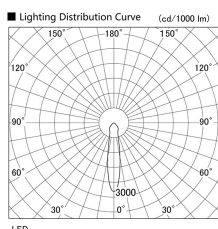

Item no. DD098-2520WW9040L

Series Name: Φ 150 Spark (Swallow Cone)

White Reflector

Installation	Recessed mount
Type	Φ 150 Spark (Swallow Cone)
Fixture wattage	23W
Beam angle	20 deg
Color Temp.	4000K
CRI	Ra>90
Luminous	2196 lm
Body	Die-cast aluminum alloy
Body finish	N/A
Trim finish	White
Reflector finish	White
IP Rate	IP20
Light source	COB module
Input Voltage	AC220~240V
Dimming Type	Non-Dimmable
Certificate	CE, CCC
Cut Hole	150mm

Height (Weight)	
65.3W	127 (1.4kg)
48.5W	127 (1.4kg)
44.3W	108 (1.2kg)
33.8W	108 (1.2kg)
30.3W	108 (1.2kg)
23.0W	78 (0.9kg)