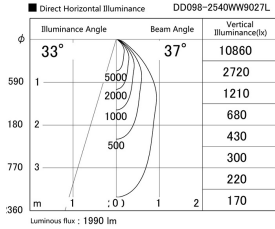

Item no. DD098-2540WW9027L

Series Name: Φ 150 Spark (Swallow Cone)

White Reflector

Installation	Recessed mount
Type	
Fixture wattage	23W
Beam angle	37 deg
Color Temp.	2700K
CRI	Ra>90
Luminous	1991 lm
Body	Die-cast aluminum alloy
Body finish	N/A
Trim finish	White
Reflector finish	White
IP Rate	IP20
Light source	COB module
Input Voltage	AC220~240V
Dimming Type	Non-Dimmable
Certificate	CE, CCC
Cut Hole	150mm

Height (Weight)	
65.3W	127 (1.4kg)
48.5W	127 (1.4kg)
44.3W	108 (1.2kg)
33.8W	108 (1.2kg)
30.3W	108 (1.2kg)
23.0W	78 (0.9kg)