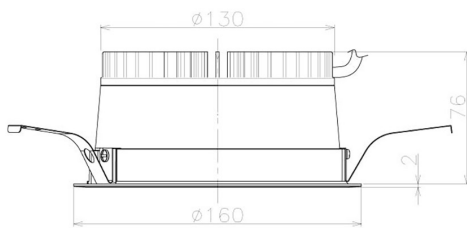

Item no. DD098-2540WW9027L

Series Name: Φ 150 Spark (Swallow Cone)

White Reflector

Installation	Recessed mount
Type	
Fixture wattage	23W
Beam angle	37 deg
Color Temp.	2700K
CRI	Ra>90
Luminous	1991 lm
Body	Die-cast aluminum alloy
Body finish	N/A
Trim finish	White
Reflector finish	White
IP Rate	IP20
Light source	COB module
Input Voltage	AC220~240V
Dimming Type	Non-Dimmable
Certificate	CE, CCC
Cut Hole	150mm

Height (Weight)	
65.3W	127 (1.4kg)
48.5W	127 (1.4kg)
44.3W	108 (1.2kg)
33.8W	108 (1.2kg)
30.3W	108 (1.2kg)
23.0W	78 (0.9kg)