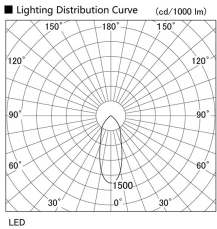

Item no. DD098-2540WW9027L

Series Name: Φ 150 Spark (Swallow Cone)

White Reflector

Installation	Recessed mount
Type	
Fixture wattage	23W
Beam angle	37 deg
Color Temp.	2700K
CRI	Ra>90
Luminous	1991 lm
Body	Die-cast aluminum alloy
Body finish	N/A
Trim finish	White
Reflector finish	White
IP Rate	IP20
Light source	COB module
Input Voltage	AC220~240V
Dimming Type	Non-Dimmable
Certificate	CE, CCC
Cut Hole	150mm

Height (Weight)	
65.3W	127 (1.4kg)
48.5W	127 (1.4kg)
44.3W	108 (1.2kg)
33.8W	108 (1.2kg)
30.3W	108 (1.2kg)
23.0W	78 (0.9kg)