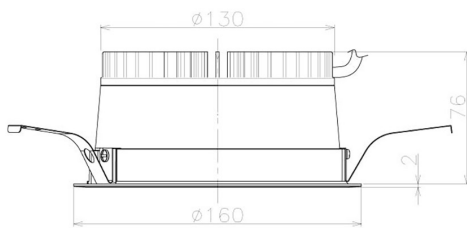

Item no. DD098-2540WW9030L

Series Name: Φ 150 Spark (Swallow Cone)

White Reflector

Installation	Recessed mount
Type	
Fixture wattage	23W
Beam angle	37 deg
Color Temp.	3000K
CRI	Ra>90
Luminous	2074 lm
Body	Die-cast aluminum alloy
Body finish	N/A
Trim finish	White
Reflector finish	White
IP Rate	IP20
Light source	COB module
Input Voltage	AC220~240V
Dimming Type	Non-Dimmable
Certificate	CE, CCC
Cut Hole	150mm

Height (Weight)	
65.3W	127 (1.4kg)
48.5W	127 (1.4kg)
44.3W	108 (1.2kg)
33.8W	108 (1.2kg)
30.3W	108 (1.2kg)
23.0W	78 (0.9kg)