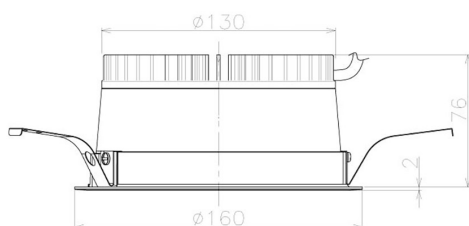

Item no. DD098-2540WW9030L

Series Name: Φ 150 Spark (Swallow Cone)

White Reflector

Installation	Recessed mount
Type	Φ 150 Spark (Swallow Cone)
Fixture wattage	23W
Beam angle	37 deg
Color Temp.	3000K
CRI	Ra>90
Luminous	2074 lm
Body	Die-cast aluminum alloy
Body finish	N/A
Trim finish	White
Reflector finish	White
IP Rate	IP20
Light source	COB module
Input Voltage	AC220~240V
Dimming Type	Non-Dimmable
Certificate	CE, CCC
Cut Hole	150mm

Height (Weight)	
65.3W	127 (1.4kg)
48.5W	127 (1.4kg)
44.3W	108 (1.2kg)
33.8W	108 (1.2kg)
30.3W	108 (1.2kg)
23.0W	78 (0.9kg)