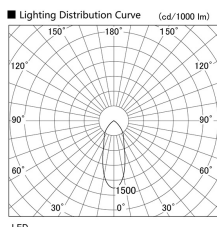

Item no. DD098-2540WW9030L

Series Name: Φ 150 Spark (Swallow Cone)

White Reflector

Installation	Recessed mount
Type	Φ 150 Spark (Swallow Cone)
Fixture wattage	23W
Beam angle	37 deg
Color Temp.	3000K
CRI	Ra>90
Luminous	2074 lm
Body	Die-cast aluminum alloy
Body finish	N/A
Trim finish	White
Reflector finish	White
IP Rate	IP20
Light source	COB module
Input Voltage	AC220~240V
Dimming Type	Non-Dimmable
Certificate	CE, CCC
Cut Hole	150mm

Height (Weight)	
65.3W	127 (1.4kg)
48.5W	127 (1.4kg)
44.3W	108 (1.2kg)
33.8W	108 (1.2kg)
30.3W	108 (1.2kg)
23.0W	78 (0.9kg)