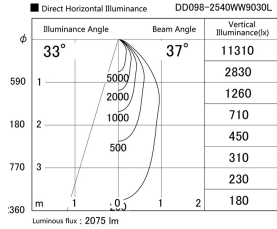

Item no. DD098-2540WW9030L

Series Name: Φ 150 Spark (Swallow Cone)

White Reflector

Installation	Recessed mount
Type	
Fixture wattage	23W
Beam angle	37 deg
Color Temp.	3000K
CRI	Ra>90
Luminous	2074 lm
Body	Die-cast aluminum alloy
Body finish	N/A
Trim finish	White
Reflector finish	White
IP Rate	IP20
Light source	COB module
Input Voltage	AC220~240V
Dimming Type	Non-Dimmable
Certificate	CE, CCC
Cut Hole	150mm

Height (Weight)	
65.3W	127 (1.4kg)
48.5W	127 (1.4kg)
44.3W	108 (1.2kg)
33.8W	108 (1.2kg)
30.3W	108 (1.2kg)
23.0W	78 (0.9kg)