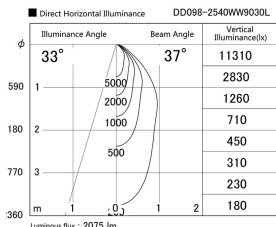

Item no. DD098-2540WW9030L

Series Name: Φ 150 Spark (Swallow Cone)

White Reflector

Installation	Recessed mount
Type	Φ 150 Spark (Swallow Cone)
Fixture wattage	23W
Beam angle	37 deg
Color Temp.	3000K
CRI	Ra>90
Luminous	2074 lm
Body	Die-cast aluminum alloy
Body finish	N/A
Trim finish	White
Reflector finish	White
IP Rate	IP20
Light source	COB module
Input Voltage	AC220~240V
Dimming Type	Non-Dimmable
Certificate	CE, CCC
Cut Hole	150mm

Height (Weight)	
65.3W	127 (1.4kg)
48.5W	127 (1.4kg)
44.3W	108 (1.2kg)
33.8W	108 (1.2kg)
30.3W	108 (1.2kg)
23.0W	78 (0.9kg)