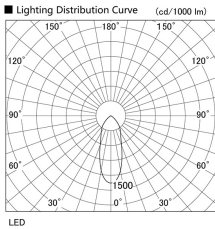

Item no. DD098-2540WW9030L

Series Name: Φ 150 Spark (Swallow Cone)

White Reflector

Installation	Recessed mount
Type	
Fixture wattage	23W
Beam angle	37 deg
Color Temp.	3000K
CRI	Ra>90
Luminous	2074 lm
Body	Die-cast aluminum alloy
Body finish	N/A
Trim finish	White
Reflector finish	White
IP Rate	IP20
Light source	COB module
Input Voltage	AC220~240V
Dimming Type	Non-Dimmable
Certificate	CE, CCC
Cut Hole	150mm

Height (Weight)	
65.3W	127 (1.4kg)
48.5W	127 (1.4kg)
44.3W	108 (1.2kg)
33.8W	108 (1.2kg)
30.3W	108 (1.2kg)
23.0W	78 (0.9kg)