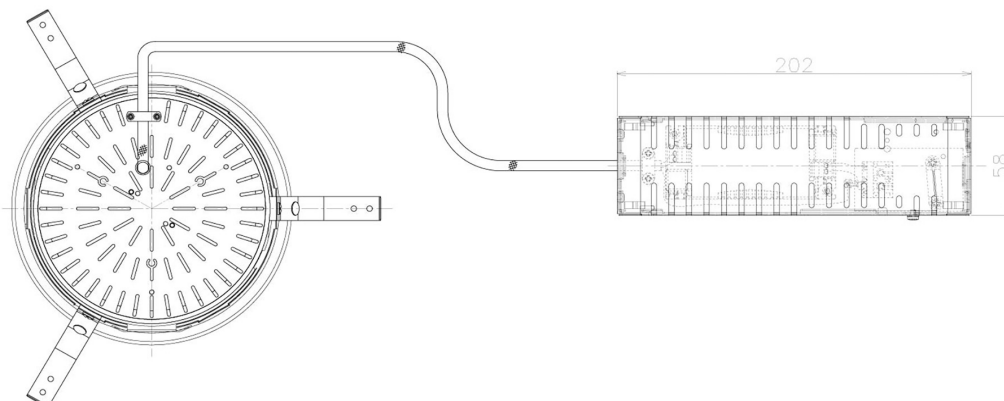

Item no. DD098-2540WW9035L

Series Name: Φ 150 Spark (Swallow Cone)

White Reflector

Installation	Recessed mount
Type	
Fixture wattage	23W
Beam angle	37 deg
Color Temp.	3500K
CRI	Ra>90
Luminous	2115 lm
Body	Die-cast aluminum alloy
Body finish	N/A
Trim finish	White
Reflector finish	White
IP Rate	IP20
Light source	COB module
Input Voltage	AC220~240V
Dimming Type	Non-Dimmable
Certificate	CE, CCC
Cut Hole	150mm

Height (Weight)	
65.3W	127 (1.4kg)
48.5W	127 (1.4kg)
44.3W	108 (1.2kg)
33.8W	108 (1.2kg)
30.3W	108 (1.2kg)
23.0W	78 (0.9kg)