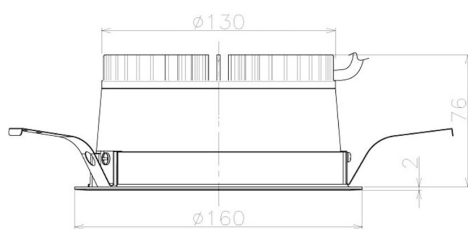

Item no. DD098-2540WW9035L

Series Name: Φ 150 Spark (Swallow Cone)

White Reflector

Installation	Recessed mount
Type	
Fixture wattage	23W
Beam angle	37 deg
Color Temp.	3500K
CRI	Ra>90
Luminous	2115 lm
Body	Die-cast aluminum alloy
Body finish	N/A
Trim finish	White
Reflector finish	White
IP Rate	IP20
Light source	COB module
Input Voltage	AC220~240V
Dimming Type	Non-Dimmable
Certificate	CE, CCC
Cut Hole	150mm

Height (Weight)	
65.3W	127 (1.4kg)
48.5W	127 (1.4kg)
44.3W	108 (1.2kg)
33.8W	108 (1.2kg)
30.3W	108 (1.2kg)
23.0W	78 (0.9kg)