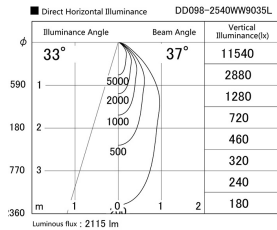

Item no. DD098-2540WW9035L

Series Name: Φ 150 Spark (Swallow Cone)

White Reflector

Installation	Recessed mount
Type	
Fixture wattage	23W
Beam angle	37 deg
Color Temp.	3500K
CRI	Ra>90
Luminous	2115 lm
Body	Die-cast aluminum alloy
Body finish	N/A
Trim finish	White
Reflector finish	White
IP Rate	IP20
Light source	COB module
Input Voltage	AC220~240V
Dimming Type	Non-Dimmable
Certificate	CE, CCC
Cut Hole	150mm

Height (Weight)	
65.3W	127 (1.4kg)
48.5W	127 (1.4kg)
44.3W	108 (1.2kg)
33.8W	108 (1.2kg)
30.3W	108 (1.2kg)
23.0W	78 (0.9kg)