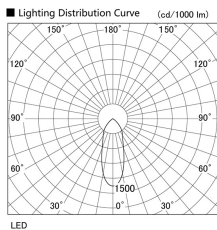

Item no. DD098-2540WW9035L

Series Name: Φ 150 Spark (Swallow Cone)

White Reflector

Installation	Recessed mount
Type	
Fixture wattage	23W
Beam angle	37 deg
Color Temp.	3500K
CRI	Ra>90
Luminous	2115 lm
Body	Die-cast aluminum alloy
Body finish	N/A
Trim finish	White
Reflector finish	White
IP Rate	IP20
Light source	COB module
Input Voltage	AC220~240V
Dimming Type	Non-Dimmable
Certificate	CE, CCC
Cut Hole	150mm

Height (Weight)	
65.3W	127 (1.4kg)
48.5W	127 (1.4kg)
44.3W	108 (1.2kg)
33.8W	108 (1.2kg)
30.3W	108 (1.2kg)
23.0W	78 (0.9kg)