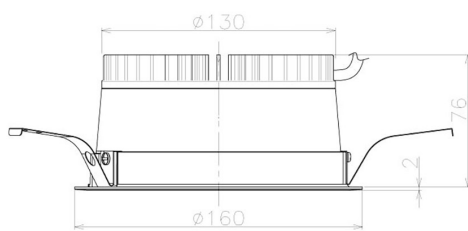

Item no. DD098-2540WW9040L

Series Name:  $\Phi$ 150 Spark (Swallow Cone)

White Reflector

Installation	Recessed mount
Type	
Fixture wattage	23W
Beam angle	37 deg
Color Temp.	4000K
CRI	Ra>90
Luminous	2136 lm
Body	Die-cast aluminum alloy
Body finish	N/A
Trim finish	White
Reflector finish	White
IP Rate	IP20
Light source	COB module
Input Voltage	AC220~240V
Dimming Type	Non-Dimmable
Certificate	CE, CCC
Cut Hole	150mm

Height (Weight)	
65.3W	127 (1.4kg)
48.5W	127 (1.4kg)
44.3W	108 (1.2kg)
33.8W	108 (1.2kg)
30.3W	108 (1.2kg)
23.0W	78 (0.9kg)