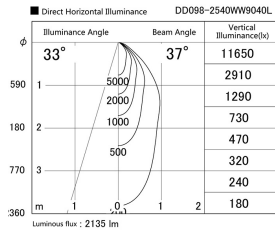

Item no. DD098-2540WW9040L

Series Name:  $\Phi$ 150 Spark (Swallow Cone)

White Reflector

Installation	Recessed mount
Type	
Fixture wattage	23W
Beam angle	37 deg
Color Temp.	4000K
CRI	Ra>90
Luminous	2136 lm
Body	Die-cast aluminum alloy
Body finish	N/A
Trim finish	White
Reflector finish	White
IP Rate	IP20
Light source	COB module
Input Voltage	AC220~240V
Dimming Type	Non-Dimmable
Certificate	CE, CCC
Cut Hole	150mm

Height (Weight)	
65.3W	127 (1.4kg)
48.5W	127 (1.4kg)
44.3W	108 (1.2kg)
33.8W	108 (1.2kg)
30.3W	108 (1.2kg)
23.0W	78 (0.9kg)