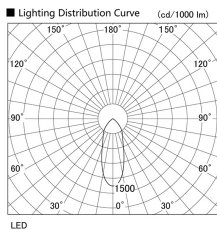

Item no. DD098-2540WW9040L

Series Name:  $\Phi$ 150 Spark (Swallow Cone)

White Reflector

Installation	Recessed mount
Type	
Fixture wattage	23W
Beam angle	37 deg
Color Temp.	4000K
CRI	Ra>90
Luminous	2136 lm
Body	Die-cast aluminum alloy
Body finish	N/A
Trim finish	White
Reflector finish	White
IP Rate	IP20
Light source	COB module
Input Voltage	AC220~240V
Dimming Type	Non-Dimmable
Certificate	CE, CCC
Cut Hole	150mm

Height (Weight)	
65.3W	127 (1.4kg)
48.5W	127 (1.4kg)
44.3W	108 (1.2kg)
33.8W	108 (1.2kg)
30.3W	108 (1.2kg)
23.0W	78 (0.9kg)