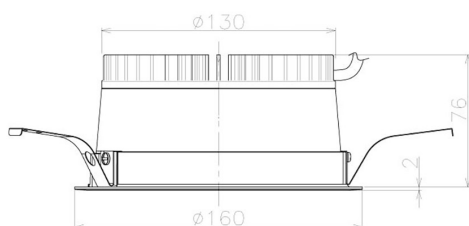

Item no. DD098-2560WW9027L

Series Name:  $\Phi$ 150 Spark (Swallow Cone)

White Reflector

Installation	Recessed mount
Type	$\Phi$ 150 Spark (Swallow Cone)
Fixture wattage	23W
Beam angle	90 deg
Color Temp.	2700K
CRI	Ra>90
Luminous	1955 lm
Body	Die-cast aluminum alloy
Body finish	N/A
Trim finish	White
Reflector finish	White
IP Rate	IP20
Light source	COB module
Input Voltage	AC220~240V
Dimming Type	Non-Dimmable
Certificate	CE, CCC
Cut Hole	150mm

Height (Weight)	
65.3W	127 (1.4kg)
48.5W	127 (1.4kg)
44.3W	108 (1.2kg)
33.8W	108 (1.2kg)
30.3W	108 (1.2kg)
23.0W	78 (0.9kg)