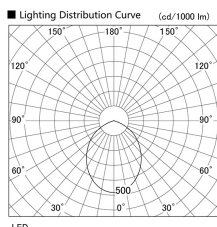

Item no. DD098-2560WW9027L

Series Name:  $\Phi$ 150 Spark (Swallow Cone)

White Reflector

Installation	Recessed mount
Type	$\Phi$ 150 Spark (Swallow Cone)
Fixture wattage	23W
Beam angle	90 deg
Color Temp.	2700K
CRI	Ra>90
Luminous	1955 lm
Body	Die-cast aluminum alloy
Body finish	N/A
Trim finish	White
Reflector finish	White
IP Rate	IP20
Light source	COB module
Input Voltage	AC220~240V
Dimming Type	Non-Dimmable
Certificate	CE, CCC
Cut Hole	150mm

Height (Weight)	
65.3W	127 (1.4kg)
48.5W	127 (1.4kg)
44.3W	108 (1.2kg)
33.8W	108 (1.2kg)
30.3W	108 (1.2kg)
23.0W	78 (0.9kg)