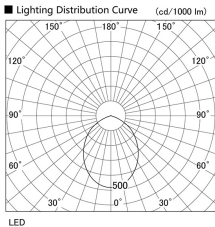

Item no. DD098-2560WW9027L

Series Name: Φ 150 Spark (Swallow Cone)

White Reflector

Installation	Recessed mount
Type	
Fixture wattage	23W
Beam angle	90 deg
Color Temp.	2700K
CRI	Ra>90
Luminous	1955 lm
Body	Die-cast aluminum alloy
Body finish	N/A
Trim finish	White
Reflector finish	White
IP Rate	IP20
Light source	COB module
Input Voltage	AC220~240V
Dimming Type	Non-Dimmable
Certificate	CE, CCC
Cut Hole	150mm

Height (Weight)	
65.3W	127 (1.4kg)
48.5W	127 (1.4kg)
44.3W	108 (1.2kg)
33.8W	108 (1.2kg)
30.3W	108 (1.2kg)
23.0W	78 (0.9kg)