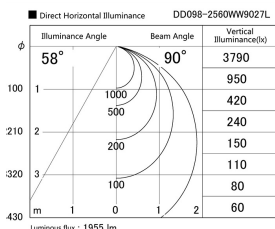

Item no. DD098-2560WW9027L

Series Name:  $\Phi$ 150 Spark (Swallow Cone)

White Reflector

Installation	Recessed mount
Type	$\Phi$ 150 Spark (Swallow Cone)
Fixture wattage	23W
Beam angle	90 deg
Color Temp.	2700K
CRI	Ra>90
Luminous	1955 lm
Body	Die-cast aluminum alloy
Body finish	N/A
Trim finish	White
Reflector finish	White
IP Rate	IP20
Light source	COB module
Input Voltage	AC220~240V
Dimming Type	Non-Dimmable
Certificate	CE, CCC
Cut Hole	150mm

Height (Weight)	
65.3W	127 (1.4kg)
48.5W	127 (1.4kg)
44.3W	108 (1.2kg)
33.8W	108 (1.2kg)
30.3W	108 (1.2kg)
23.0W	78 (0.9kg)