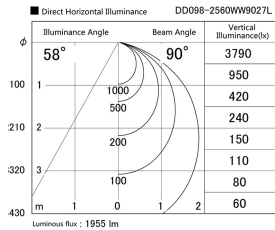

Item no. DD098-2560WW9027L

Series Name: Φ 150 Spark (Swallow Cone)

White Reflector

Installation	Recessed mount
Type	
Fixture wattage	23W
Beam angle	90 deg
Color Temp.	2700K
CRI	Ra>90
Luminous	1955 lm
Body	Die-cast aluminum alloy
Body finish	N/A
Trim finish	White
Reflector finish	White
IP Rate	IP20
Light source	COB module
Input Voltage	AC220~240V
Dimming Type	Non-Dimmable
Certificate	CE, CCC
Cut Hole	150mm

Height (Weight)	
65.3W	127 (1.4kg)
48.5W	127 (1.4kg)
44.3W	108 (1.2kg)
33.8W	108 (1.2kg)
30.3W	108 (1.2kg)
23.0W	78 (0.9kg)