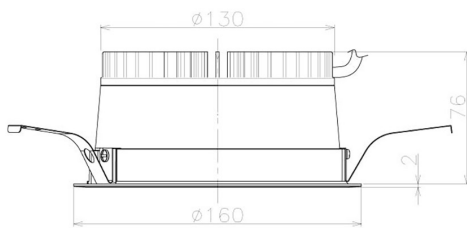

Item no. DD098-2560WW9027L

Series Name: Φ 150 Spark (Swallow Cone)

White Reflector

Installation	Recessed mount
Type	
Fixture wattage	23W
Beam angle	90 deg
Color Temp.	2700K
CRI	Ra>90
Luminous	1955 lm
Body	Die-cast aluminum alloy
Body finish	N/A
Trim finish	White
Reflector finish	White
IP Rate	IP20
Light source	COB module
Input Voltage	AC220~240V
Dimming Type	Non-Dimmable
Certificate	CE, CCC
Cut Hole	150mm

Height (Weight)	
65.3W	127 (1.4kg)
48.5W	127 (1.4kg)
44.3W	108 (1.2kg)
33.8W	108 (1.2kg)
30.3W	108 (1.2kg)
23.0W	78 (0.9kg)