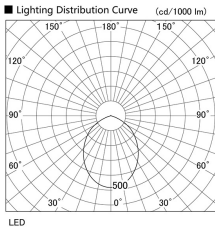

Item no. DD098-2560WW9030L

Series Name:  $\Phi$ 150 Spark (Swallow Cone)

White Reflector

Installation	Recessed mount
Type	$\Phi$ 150 Spark (Swallow Cone)
Fixture wattage	23W
Beam angle	90 deg
Color Temp.	3000K
CRI	Ra>90
Luminous	2037 lm
Body	Die-cast aluminum alloy
Body finish	N/A
Trim finish	White
Reflector finish	White
IP Rate	IP20
Light source	COB module
Input Voltage	AC220~240V
Dimming Type	Non-Dimmable
Certificate	CE, CCC
Cut Hole	150mm

Height (Weight)	
65.3W	127 (1.4kg)
48.5W	127 (1.4kg)
44.3W	108 (1.2kg)
33.8W	108 (1.2kg)
30.3W	108 (1.2kg)
23.0W	78 (0.9kg)