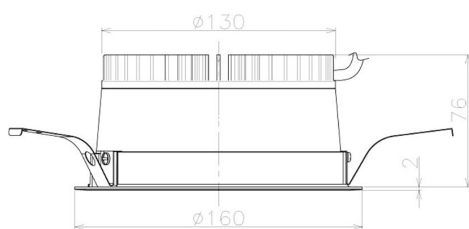

Item no. DD098-2560WW9030L

Series Name: Φ 150 Spark (Swallow Cone)

White Reflector

Installation	Recessed mount
Type	
Fixture wattage	23W
Beam angle	90 deg
Color Temp.	3000K
CRI	Ra>90
Luminous	2037 lm
Body	Die-cast aluminum alloy
Body finish	N/A
Trim finish	White
Reflector finish	White
IP Rate	IP20
Light source	COB module
Input Voltage	AC220~240V
Dimming Type	Non-Dimmable
Certificate	CE, CCC
Cut Hole	150mm

Height (Weight)	
65.3W	127 (1.4kg)
48.5W	127 (1.4kg)
44.3W	108 (1.2kg)
33.8W	108 (1.2kg)
30.3W	108 (1.2kg)
23.0W	78 (0.9kg)