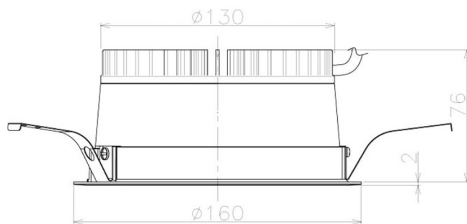

Item no. DD098-2560WW9030L

Series Name:  $\Phi$ 150 Spark (Swallow Cone)

White Reflector

Installation	Recessed mount
Type	$\Phi$ 150 Spark (Swallow Cone)
Fixture wattage	23W
Beam angle	90 deg
Color Temp.	3000K
CRI	Ra>90
Luminous	2037 lm
Body	Die-cast aluminum alloy
Body finish	N/A
Trim finish	White
Reflector finish	White
IP Rate	IP20
Light source	COB module
Input Voltage	AC220~240V
Dimming Type	Non-Dimmable
Certificate	CE, CCC
Cut Hole	150mm

Height (Weight)	
65.3W	127 (1.4kg)
48.5W	127 (1.4kg)
44.3W	108 (1.2kg)
33.8W	108 (1.2kg)
30.3W	108 (1.2kg)
23.0W	78 (0.9kg)