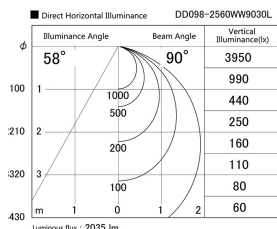

Item no. DD098-2560WW9030L

Series Name: Φ 150 Spark (Swallow Cone)

White Reflector

Installation	Recessed mount
Type	
Fixture wattage	23W
Beam angle	90 deg
Color Temp.	3000K
CRI	Ra>90
Luminous	2037 lm
Body	Die-cast aluminum alloy
Body finish	N/A
Trim finish	White
Reflector finish	White
IP Rate	IP20
Light source	COB module
Input Voltage	AC220~240V
Dimming Type	Non-Dimmable
Certificate	CE, CCC
Cut Hole	150mm

Height (Weight)	
65.3W	127 (1.4kg)
48.5W	127 (1.4kg)
44.3W	108 (1.2kg)
33.8W	108 (1.2kg)
30.3W	108 (1.2kg)
23.0W	78 (0.9kg)