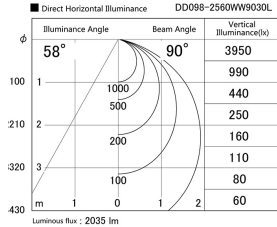

Item no. DD098-2560WW9030L

Series Name:  $\Phi$ 150 Spark (Swallow Cone)

White Reflector

Installation	Recessed mount
Type	$\Phi$ 150 Spark (Swallow Cone)
Fixture wattage	23W
Beam angle	90 deg
Color Temp.	3000K
CRI	Ra>90
Luminous	2037 lm
Body	Die-cast aluminum alloy
Body finish	N/A
Trim finish	White
Reflector finish	White
IP Rate	IP20
Light source	COB module
Input Voltage	AC220~240V
Dimming Type	Non-Dimmable
Certificate	CE, CCC
Cut Hole	150mm

Height (Weight)	
65.3W	127 (1.4kg)
48.5W	127 (1.4kg)
44.3W	108 (1.2kg)
33.8W	108 (1.2kg)
30.3W	108 (1.2kg)
23.0W	78 (0.9kg)