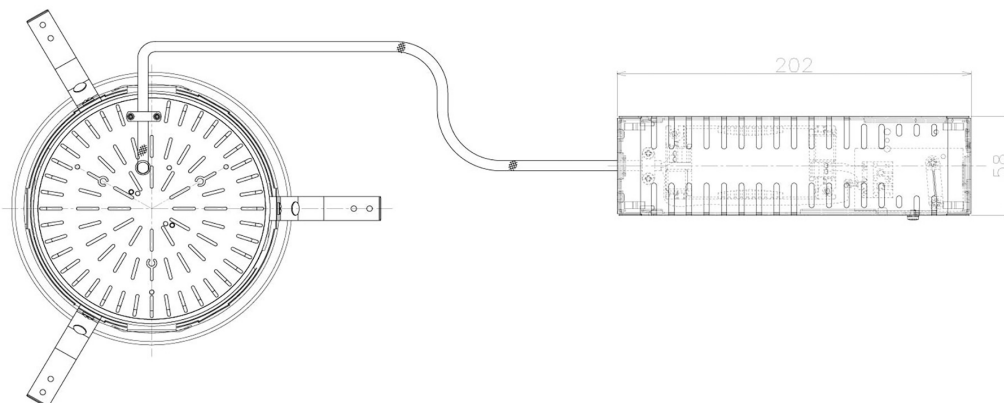

Item no. DD098-2560WW9030L

Series Name: Φ 150 Spark (Swallow Cone)

White Reflector

Installation	Recessed mount
Type	
Fixture wattage	23W
Beam angle	90 deg
Color Temp.	3000K
CRI	Ra>90
Luminous	2037 lm
Body	Die-cast aluminum alloy
Body finish	N/A
Trim finish	White
Reflector finish	White
IP Rate	IP20
Light source	COB module
Input Voltage	AC220~240V
Dimming Type	Non-Dimmable
Certificate	CE, CCC
Cut Hole	150mm

Height (Weight)	
65.3W	127 (1.4kg)
48.5W	127 (1.4kg)
44.3W	108 (1.2kg)
33.8W	108 (1.2kg)
30.3W	108 (1.2kg)
23.0W	78 (0.9kg)