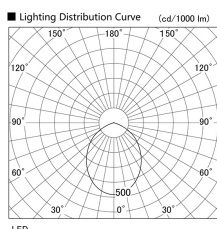

Item no. DD098-2560WW9030L

Series Name: Φ 150 Spark (Swallow Cone)

White Reflector

Installation	Recessed mount
Type	
Fixture wattage	23W
Beam angle	90 deg
Color Temp.	3000K
CRI	Ra>90
Luminous	2037 lm
Body	Die-cast aluminum alloy
Body finish	N/A
Trim finish	White
Reflector finish	White
IP Rate	IP20
Light source	COB module
Input Voltage	AC220~240V
Dimming Type	Non-Dimmable
Certificate	CE, CCC
Cut Hole	150mm

Height (Weight)	
65.3W	127 (1.4kg)
48.5W	127 (1.4kg)
44.3W	108 (1.2kg)
33.8W	108 (1.2kg)
30.3W	108 (1.2kg)
23.0W	78 (0.9kg)