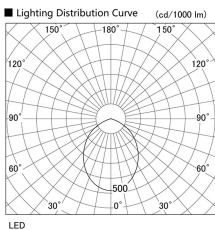

Item no. DD098-2560WW9035L

Series Name:  $\Phi$ 150 Spark (Swallow Cone)

White Reflector

Installation	Recessed mount
Type	
Fixture wattage	23W
Beam angle	90 deg
Color Temp.	3500K
CRI	Ra>90
Luminous	2077 lm
Body	Die-cast aluminum alloy
Body finish	N/A
Trim finish	White
Reflector finish	White
IP Rate	IP20
Light source	COB module
Input Voltage	AC220~240V
Dimming Type	Non-Dimmable
Certificate	CE, CCC
Cut Hole	150mm

Height (Weight)	
65.3W	127 (1.4kg)
48.5W	127 (1.4kg)
44.3W	108 (1.2kg)
33.8W	108 (1.2kg)
30.3W	108 (1.2kg)
23.0W	78 (0.9kg)