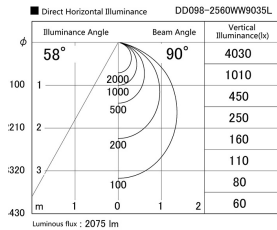

Item no. DD098-2560WW9035L

Series Name:  $\Phi$ 150 Spark (Swallow Cone)

White Reflector

Installation	Recessed mount
Type	
Fixture wattage	23W
Beam angle	90 deg
Color Temp.	3500K
CRI	Ra>90
Luminous	2077 lm
Body	Die-cast aluminum alloy
Body finish	N/A
Trim finish	White
Reflector finish	White
IP Rate	IP20
Light source	COB module
Input Voltage	AC220~240V
Dimming Type	Non-Dimmable
Certificate	CE, CCC
Cut Hole	150mm

Height (Weight)	
65.3W	127 (1.4kg)
48.5W	127 (1.4kg)
44.3W	108 (1.2kg)
33.8W	108 (1.2kg)
30.3W	108 (1.2kg)
23.0W	78 (0.9kg)