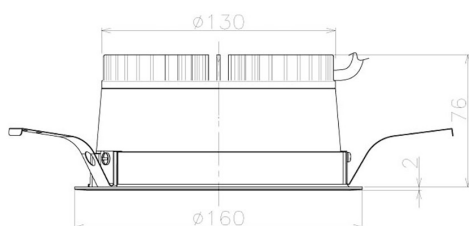

Item no. DD098-2560WW9035L

Series Name: Φ 150 Spark (Swallow Cone)

White Reflector

Installation	Recessed mount
Type	Φ 150 Spark (Swallow Cone)
Fixture wattage	23W
Beam angle	90 deg
Color Temp.	3500K
CRI	Ra>90
Luminous	2077 lm
Body	Die-cast aluminum alloy
Body finish	N/A
Trim finish	White
Reflector finish	White
IP Rate	IP20
Light source	COB module
Input Voltage	AC220~240V
Dimming Type	Non-Dimmable
Certificate	CE, CCC
Cut Hole	150mm

Height (Weight)	
65.3W	127 (1.4kg)
48.5W	127 (1.4kg)
44.3W	108 (1.2kg)
33.8W	108 (1.2kg)
30.3W	108 (1.2kg)
23.0W	78 (0.9kg)