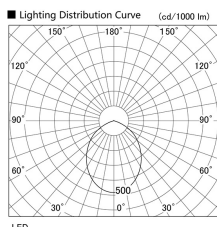

Item no. DD098-2560WW9035L

Series Name: Φ 150 Spark (Swallow Cone)

White Reflector

Installation	Recessed mount
Type	Φ 150 Spark (Swallow Cone)
Fixture wattage	23W
Beam angle	90 deg
Color Temp.	3500K
CRI	Ra>90
Luminous	2077 lm
Body	Die-cast aluminum alloy
Body finish	N/A
Trim finish	White
Reflector finish	White
IP Rate	IP20
Light source	COB module
Input Voltage	AC220~240V
Dimming Type	Non-Dimmable
Certificate	CE, CCC
Cut Hole	150mm

Height (Weight)	
65.3W	127 (1.4kg)
48.5W	127 (1.4kg)
44.3W	108 (1.2kg)
33.8W	108 (1.2kg)
30.3W	108 (1.2kg)
23.0W	78 (0.9kg)