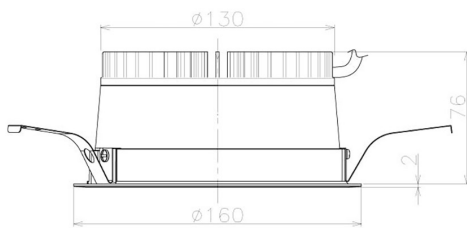

Item no. DD098-2560WW9035L

Series Name:  $\Phi$ 150 Spark (Swallow Cone)

White Reflector

Installation	Recessed mount
Type	
Fixture wattage	23W
Beam angle	90 deg
Color Temp.	3500K
CRI	Ra>90
Luminous	2077 lm
Body	Die-cast aluminum alloy
Body finish	N/A
Trim finish	White
Reflector finish	White
IP Rate	IP20
Light source	COB module
Input Voltage	AC220~240V
Dimming Type	Non-Dimmable
Certificate	CE, CCC
Cut Hole	150mm

Height (Weight)	
65.3W	127 (1.4kg)
48.5W	127 (1.4kg)
44.3W	108 (1.2kg)
33.8W	108 (1.2kg)
30.3W	108 (1.2kg)
23.0W	78 (0.9kg)