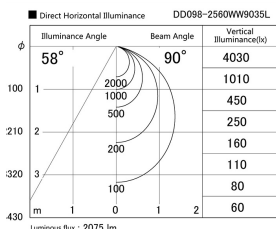

Item no. DD098-2560WW9035L

Series Name: Φ 150 Spark (Swallow Cone)

White Reflector

Installation	Recessed mount
Type	Φ 150 Spark (Swallow Cone)
Fixture wattage	23W
Beam angle	90 deg
Color Temp.	3500K
CRI	Ra>90
Luminous	2077 lm
Body	Die-cast aluminum alloy
Body finish	N/A
Trim finish	White
Reflector finish	White
IP Rate	IP20
Light source	COB module
Input Voltage	AC220~240V
Dimming Type	Non-Dimmable
Certificate	CE, CCC
Cut Hole	150mm

Height (Weight)	
65.3W	127 (1.4kg)
48.5W	127 (1.4kg)
44.3W	108 (1.2kg)
33.8W	108 (1.2kg)
30.3W	108 (1.2kg)
23.0W	78 (0.9kg)