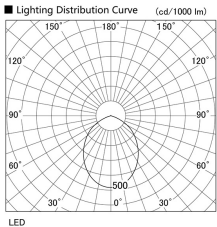

Item no. DD098-2560WW9040L

Series Name: Φ 150 Spark (Swallow Cone)

White Reflector

Installation	Recessed mount
Type	Φ 150 Spark (Swallow Cone)
Fixture wattage	23W
Beam angle	90 deg
Color Temp.	4000K
CRI	Ra>90
Luminous	2098 lm
Body	Die-cast aluminum alloy
Body finish	N/A
Trim finish	White
Reflector finish	White
IP Rate	IP20
Light source	COB module
Input Voltage	AC220~240V
Dimming Type	Non-Dimmable
Certificate	CE, CCC
Cut Hole	150mm

Height (Weight)	
65.3W	127 (1.4kg)
48.5W	127 (1.4kg)
44.3W	108 (1.2kg)
33.8W	108 (1.2kg)
30.3W	108 (1.2kg)
23.0W	78 (0.9kg)