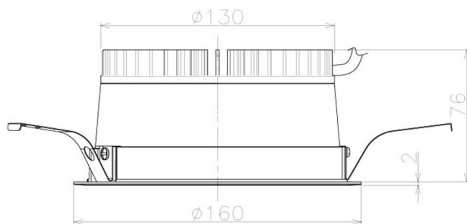

Item no. DD098-2560WW9040L

Series Name: Φ 150 Spark (Swallow Cone)

White Reflector

Installation	Recessed mount
Type	Φ 150 Spark (Swallow Cone)
Fixture wattage	23W
Beam angle	90 deg
Color Temp.	4000K
CRI	Ra>90
Luminous	2098 lm
Body	Die-cast aluminum alloy
Body finish	N/A
Trim finish	White
Reflector finish	White
IP Rate	IP20
Light source	COB module
Input Voltage	AC220~240V
Dimming Type	Non-Dimmable
Certificate	CE, CCC
Cut Hole	150mm

Height (Weight)	
65.3W	127 (1.4kg)
48.5W	127 (1.4kg)
44.3W	108 (1.2kg)
33.8W	108 (1.2kg)
30.3W	108 (1.2kg)
23.0W	78 (0.9kg)