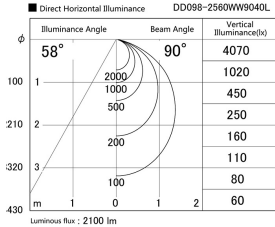

Item no. DD098-2560WW9040L

Series Name: Φ 150 Spark (Swallow Cone)

White Reflector

Installation	Recessed mount
Type	Φ 150 Spark (Swallow Cone)
Fixture wattage	23W
Beam angle	90 deg
Color Temp.	4000K
CRI	Ra>90
Luminous	2098 lm
Body	Die-cast aluminum alloy
Body finish	N/A
Trim finish	White
Reflector finish	White
IP Rate	IP20
Light source	COB module
Input Voltage	AC220~240V
Dimming Type	Non-Dimmable
Certificate	CE, CCC
Cut Hole	150mm

Height (Weight)	
65.3W	127 (1.4kg)
48.5W	127 (1.4kg)
44.3W	108 (1.2kg)
33.8W	108 (1.2kg)
30.3W	108 (1.2kg)
23.0W	78 (0.9kg)