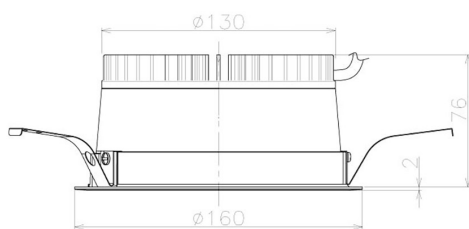

Item no. DD098-2560WW9040L

Series Name:  $\Phi$ 150 Spark (Swallow Cone)

White Reflector

Installation	Recessed mount
Type	
Fixture wattage	23W
Beam angle	90 deg
Color Temp.	4000K
CRI	Ra>90
Luminous	2098 lm
Body	Die-cast aluminum alloy
Body finish	N/A
Trim finish	White
Reflector finish	White
IP Rate	IP20
Light source	COB module
Input Voltage	AC220~240V
Dimming Type	Non-Dimmable
Certificate	CE, CCC
Cut Hole	150mm

Height (Weight)	
65.3W	127 (1.4kg)
48.5W	127 (1.4kg)
44.3W	108 (1.2kg)
33.8W	108 (1.2kg)
30.3W	108 (1.2kg)
23.0W	78 (0.9kg)