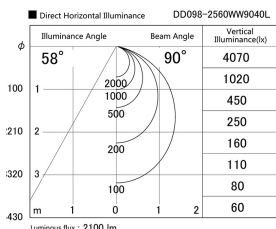

Item no. DD098-2560WW9040L

Series Name:  $\Phi$ 150 Spark (Swallow Cone)

White Reflector

Installation	Recessed mount
Type	
Fixture wattage	23W
Beam angle	90 deg
Color Temp.	4000K
CRI	Ra>90
Luminous	2098 lm
Body	Die-cast aluminum alloy
Body finish	N/A
Trim finish	White
Reflector finish	White
IP Rate	IP20
Light source	COB module
Input Voltage	AC220~240V
Dimming Type	Non-Dimmable
Certificate	CE, CCC
Cut Hole	150mm

Height (Weight)	
65.3W	127 (1.4kg)
48.5W	127 (1.4kg)
44.3W	108 (1.2kg)
33.8W	108 (1.2kg)
30.3W	108 (1.2kg)
23.0W	78 (0.9kg)