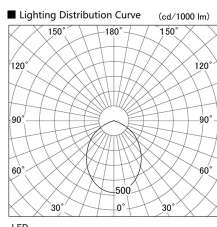

Item no. DD098-2560WW9040L

Series Name:  $\Phi$ 150 Spark (Swallow Cone)

White Reflector

Installation	Recessed mount
Type	
Fixture wattage	23W
Beam angle	90 deg
Color Temp.	4000K
CRI	Ra>90
Luminous	2098 lm
Body	Die-cast aluminum alloy
Body finish	N/A
Trim finish	White
Reflector finish	White
IP Rate	IP20
Light source	COB module
Input Voltage	AC220~240V
Dimming Type	Non-Dimmable
Certificate	CE, CCC
Cut Hole	150mm

Height (Weight)	
65.3W	127 (1.4kg)
48.5W	127 (1.4kg)
44.3W	108 (1.2kg)
33.8W	108 (1.2kg)
30.3W	108 (1.2kg)
23.0W	78 (0.9kg)