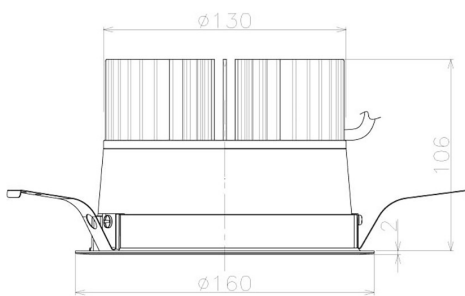

Item no. DD098-3020WW9027L

Series Name:  $\Phi$ 150 Spark (Swallow Cone)

White Reflector

Installation	Recessed mount
Type	
Fixture wattage	30.3W
Beam angle	20 deg
Color Temp.	2700K
CRI	Ra>90
Luminous	2740 lm
Body	Die-cast aluminum alloy
Body finish	N/A
Trim finish	White
Reflector finish	White
IP Rate	IP20
Light source	COB module
Input Voltage	AC220~240V
Dimming Type	Non-Dimmable
Certificate	CE, CCC
Cut Hole	150mm

Height (Weight)	
65.3W	127 (1.4kg)
48.5W	127 (1.4kg)
44.3W	108 (1.2kg)
33.8W	108 (1.2kg)
30.3W	108 (1.2kg)
23.0W	78 (0.9kg)