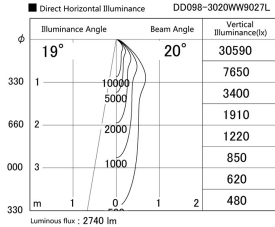

Item no. DD098-3020WW9027L

Series Name:  $\Phi$ 150 Spark (Swallow Cone)

White Reflector

Installation	Recessed mount
Type	
Fixture wattage	30.3W
Beam angle	20 deg
Color Temp.	2700K
CRI	Ra>90
Luminous	2740 lm
Body	Die-cast aluminum alloy
Body finish	N/A
Trim finish	White
Reflector finish	White
IP Rate	IP20
Light source	COB module
Input Voltage	AC220~240V
Dimming Type	Non-Dimmable
Certificate	CE, CCC
Cut Hole	150mm

Height (Weight)	
65.3W	127 (1.4kg)
48.5W	127 (1.4kg)
44.3W	108 (1.2kg)
33.8W	108 (1.2kg)
30.3W	108 (1.2kg)
23.0W	78 (0.9kg)