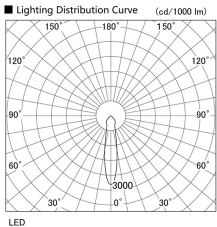

Item no. DD098-3020WW9027L

Series Name:  $\Phi$ 150 Spark (Swallow Cone)

White Reflector

Installation	Recessed mount
Type	
Fixture wattage	30.3W
Beam angle	20 deg
Color Temp.	2700K
CRI	Ra>90
Luminous	2740 lm
Body	Die-cast aluminum alloy
Body finish	N/A
Trim finish	White
Reflector finish	White
IP Rate	IP20
Light source	COB module
Input Voltage	AC220~240V
Dimming Type	Non-Dimmable
Certificate	CE, CCC
Cut Hole	150mm

Height (Weight)	
65.3W	127 (1.4kg)
48.5W	127 (1.4kg)
44.3W	108 (1.2kg)
33.8W	108 (1.2kg)
30.3W	108 (1.2kg)
23.0W	78 (0.9kg)