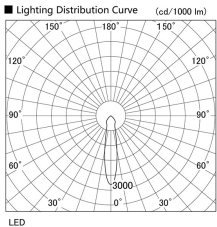

Item no. DD098-3020WW9030L

Series Name: Φ 150 Spark (Swallow Cone)

White Reflector

Installation	Recessed mount
Type	
Fixture wattage	30.3W
Beam angle	20 deg
Color Temp.	3000K
CRI	Ra>90
Luminous	2854 lm
Body	Die-cast aluminum alloy
Body finish	N/A
Trim finish	White
Reflector finish	White
IP Rate	IP20
Light source	COB module
Input Voltage	AC220~240V
Dimming Type	Non-Dimmable
Certificate	CE, CCC
Cut Hole	150mm

Height (Weight)	
65.3W	127 (1.4kg)
48.5W	127 (1.4kg)
44.3W	108 (1.2kg)
33.8W	108 (1.2kg)
30.3W	108 (1.2kg)
23.0W	78 (0.9kg)