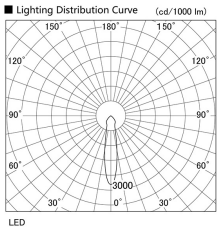

Item no. DD098-3020WW9030L

Series Name: Φ 150 Spark (Swallow Cone)

White Reflector

Installation	Recessed mount
Type	
Fixture wattage	30.3W
Beam angle	20 deg
Color Temp.	3000K
CRI	Ra>90
Luminous	2854 lm
Body	Die-cast aluminum alloy
Body finish	N/A
Trim finish	White
Reflector finish	White
IP Rate	IP20
Light source	COB module
Input Voltage	AC220~240V
Dimming Type	Non-Dimmable
Certificate	CE, CCC
Cut Hole	150mm

Height (Weight)	
65.3W	127 (1.4kg)
48.5W	127 (1.4kg)
44.3W	108 (1.2kg)
33.8W	108 (1.2kg)
30.3W	108 (1.2kg)
23.0W	78 (0.9kg)