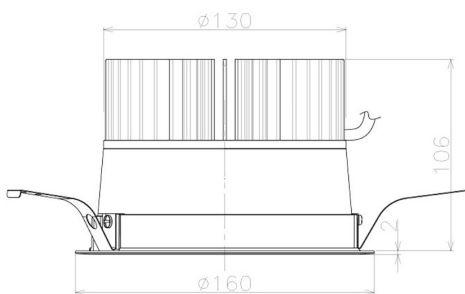

Item no. DD098-3020WW9030L

Series Name: Φ 150 Spark (Swallow Cone)

White Reflector

Installation	Recessed mount
Type	
Fixture wattage	30.3W
Beam angle	20 deg
Color Temp.	3000K
CRI	Ra>90
Luminous	2854 lm
Body	Die-cast aluminum alloy
Body finish	N/A
Trim finish	White
Reflector finish	White
IP Rate	IP20
Light source	COB module
Input Voltage	AC220~240V
Dimming Type	Non-Dimmable
Certificate	CE, CCC
Cut Hole	150mm

Height (Weight)	
65.3W	127 (1.4kg)
48.5W	127 (1.4kg)
44.3W	108 (1.2kg)
33.8W	108 (1.2kg)
30.3W	108 (1.2kg)
23.0W	78 (0.9kg)