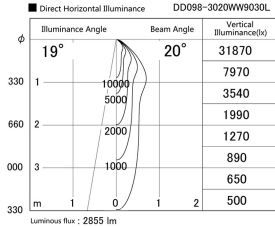

Item no. DD098-3020WW9030L

Series Name: Φ 150 Spark (Swallow Cone)

White Reflector

Installation	Recessed mount
Type	
Fixture wattage	30.3W
Beam angle	20 deg
Color Temp.	3000K
CRI	Ra>90
Luminous	2854 lm
Body	Die-cast aluminum alloy
Body finish	N/A
Trim finish	White
Reflector finish	White
IP Rate	IP20
Light source	COB module
Input Voltage	AC220~240V
Dimming Type	Non-Dimmable
Certificate	CE, CCC
Cut Hole	150mm

Height (Weight)	
65.3W	127 (1.4kg)
48.5W	127 (1.4kg)
44.3W	108 (1.2kg)
33.8W	108 (1.2kg)
30.3W	108 (1.2kg)
23.0W	78 (0.9kg)