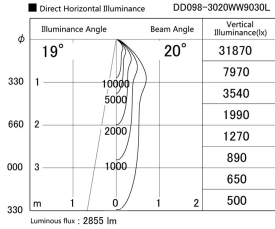

Item no. DD098-3020WW9030L

Series Name: Φ 150 Spark (Swallow Cone)

White Reflector

Installation	Recessed mount
Type	
Fixture wattage	30.3W
Beam angle	20 deg
Color Temp.	3000K
CRI	Ra>90
Luminous	2854 lm
Body	Die-cast aluminum alloy
Body finish	N/A
Trim finish	White
Reflector finish	White
IP Rate	IP20
Light source	COB module
Input Voltage	AC220~240V
Dimming Type	Non-Dimmable
Certificate	CE, CCC
Cut Hole	150mm

Height (Weight)	
65.3W	127 (1.4kg)
48.5W	127 (1.4kg)
44.3W	108 (1.2kg)
33.8W	108 (1.2kg)
30.3W	108 (1.2kg)
23.0W	78 (0.9kg)