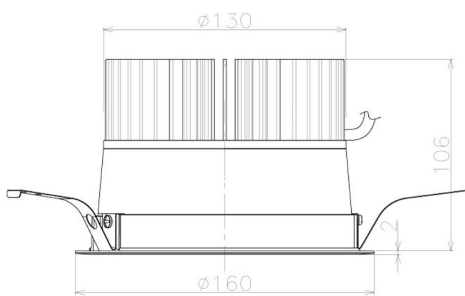

Item no. DD098-3020WW9030L

Series Name: Φ 150 Spark (Swallow Cone)

White Reflector

Installation	Recessed mount
Type	
Fixture wattage	30.3W
Beam angle	20 deg
Color Temp.	3000K
CRI	Ra>90
Luminous	2854 lm
Body	Die-cast aluminum alloy
Body finish	N/A
Trim finish	White
Reflector finish	White
IP Rate	IP20
Light source	COB module
Input Voltage	AC220~240V
Dimming Type	Non-Dimmable
Certificate	CE, CCC
Cut Hole	150mm

Height (Weight)	
65.3W	127 (1.4kg)
48.5W	127 (1.4kg)
44.3W	108 (1.2kg)
33.8W	108 (1.2kg)
30.3W	108 (1.2kg)
23.0W	78 (0.9kg)