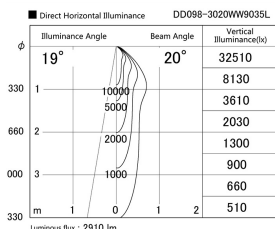

Item no. DD098-3020WW9035L

Series Name: Φ 150 Spark (Swallow Cone)

White Reflector

Installation	Recessed mount
Type	Φ 150 Spark (Swallow Cone)
Fixture wattage	30.3W
Beam angle	20 deg
Color Temp.	3500K
CRI	Ra>90
Luminous	2911 lm
Body	Die-cast aluminum alloy
Body finish	N/A
Trim finish	White
Reflector finish	White
IP Rate	IP20
Light source	COB module
Input Voltage	AC220~240V
Dimming Type	Non-Dimmable
Certificate	CE, CCC
Cut Hole	150mm

Height (Weight)	
65.3W	127 (1.4kg)
48.5W	127 (1.4kg)
44.3W	108 (1.2kg)
33.8W	108 (1.2kg)
30.3W	108 (1.2kg)
23.0W	78 (0.9kg)