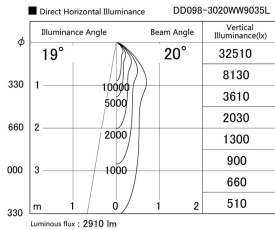

Item no. DD098-3020WW9035L

Series Name:  $\Phi$ 150 Spark (Swallow Cone)

White Reflector

Installation	Recessed mount
Type	
Fixture wattage	30.3W
Beam angle	20 deg
Color Temp.	3500K
CRI	Ra>90
Luminous	2911 lm
Body	Die-cast aluminum alloy
Body finish	N/A
Trim finish	White
Reflector finish	White
IP Rate	IP20
Light source	COB module
Input Voltage	AC220~240V
Dimming Type	Non-Dimmable
Certificate	CE, CCC
Cut Hole	150mm

Height (Weight)	
65.3W	127 (1.4kg)
48.5W	127 (1.4kg)
44.3W	108 (1.2kg)
33.8W	108 (1.2kg)
30.3W	108 (1.2kg)
23.0W	78 (0.9kg)