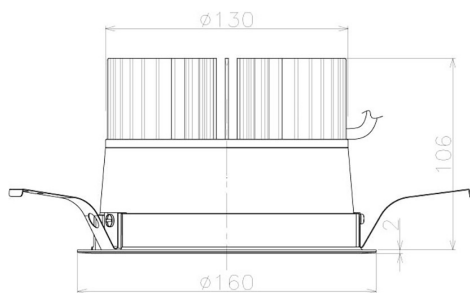

Item no. DD098-3020WW9035L

Series Name: Φ 150 Spark (Swallow Cone)

White Reflector

Installation	Recessed mount
Type	Φ 150 Spark (Swallow Cone)
Fixture wattage	30.3W
Beam angle	20 deg
Color Temp.	3500K
CRI	Ra>90
Luminous	2911 lm
Body	Die-cast aluminum alloy
Body finish	N/A
Trim finish	White
Reflector finish	White
IP Rate	IP20
Light source	COB module
Input Voltage	AC220~240V
Dimming Type	Non-Dimmable
Certificate	CE, CCC
Cut Hole	150mm

Height (Weight)	
65.3W	127 (1.4kg)
48.5W	127 (1.4kg)
44.3W	108 (1.2kg)
33.8W	108 (1.2kg)
30.3W	108 (1.2kg)
23.0W	78 (0.9kg)