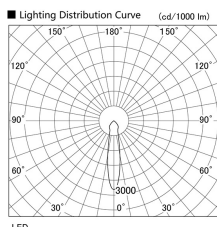

Item no. DD098-3020WW9035L

Series Name: Φ 150 Spark (Swallow Cone)

White Reflector

Installation	Recessed mount
Type	Φ 150 Spark (Swallow Cone)
Fixture wattage	30.3W
Beam angle	20 deg
Color Temp.	3500K
CRI	Ra>90
Luminous	2911 lm
Body	Die-cast aluminum alloy
Body finish	N/A
Trim finish	White
Reflector finish	White
IP Rate	IP20
Light source	COB module
Input Voltage	AC220~240V
Dimming Type	Non-Dimmable
Certificate	CE, CCC
Cut Hole	150mm

Height (Weight)	
65.3W	127 (1.4kg)
48.5W	127 (1.4kg)
44.3W	108 (1.2kg)
33.8W	108 (1.2kg)
30.3W	108 (1.2kg)
23.0W	78 (0.9kg)