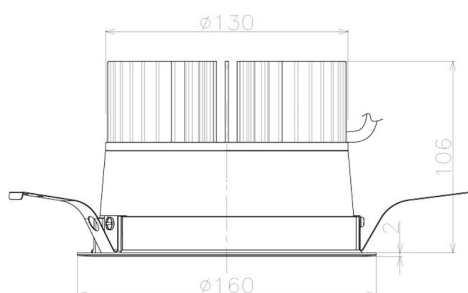

Item no. DD098-3020WW9035L

Series Name: Φ 150 Spark (Swallow Cone)

White Reflector

Installation	Recessed mount
Type	
Fixture wattage	30.3W
Beam angle	20 deg
Color Temp.	3500K
CRI	Ra>90
Luminous	2911 lm
Body	Die-cast aluminum alloy
Body finish	N/A
Trim finish	White
Reflector finish	White
IP Rate	IP20
Light source	COB module
Input Voltage	AC220~240V
Dimming Type	Non-Dimmable
Certificate	CE, CCC
Cut Hole	150mm

Height (Weight)	
65.3W	127 (1.4kg)
48.5W	127 (1.4kg)
44.3W	108 (1.2kg)
33.8W	108 (1.2kg)
30.3W	108 (1.2kg)
23.0W	78 (0.9kg)