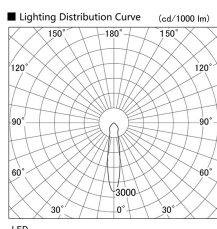

Item no. DD098-3020WW9035L

Series Name: Φ 150 Spark (Swallow Cone)

White Reflector

Installation	Recessed mount
Type	
Fixture wattage	30.3W
Beam angle	20 deg
Color Temp.	3500K
CRI	Ra>90
Luminous	2911 lm
Body	Die-cast aluminum alloy
Body finish	N/A
Trim finish	White
Reflector finish	White
IP Rate	IP20
Light source	COB module
Input Voltage	AC220~240V
Dimming Type	Non-Dimmable
Certificate	CE, CCC
Cut Hole	150mm

Height (Weight)	
65.3W	127 (1.4kg)
48.5W	127 (1.4kg)
44.3W	108 (1.2kg)
33.8W	108 (1.2kg)
30.3W	108 (1.2kg)
23.0W	78 (0.9kg)