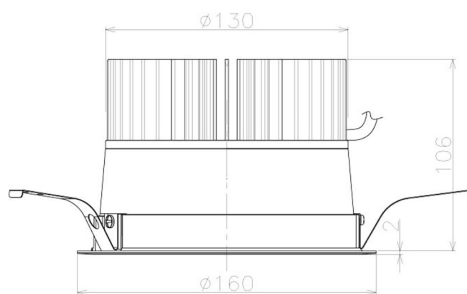

Item no. DD098-3020WW9035L

Series Name:  $\Phi$ 150 Spark (Swallow Cone)

White Reflector

Installation	Recessed mount
Type	
Fixture wattage	30.3W
Beam angle	20 deg
Color Temp.	3500K
CRI	Ra>90
Luminous	2911 lm
Body	Die-cast aluminum alloy
Body finish	N/A
Trim finish	White
Reflector finish	White
IP Rate	IP20
Light source	COB module
Input Voltage	AC220~240V
Dimming Type	Non-Dimmable
Certificate	CE, CCC
Cut Hole	150mm

Height (Weight)	
65.3W	127 (1.4kg)
48.5W	127 (1.4kg)
44.3W	108 (1.2kg)
33.8W	108 (1.2kg)
30.3W	108 (1.2kg)
23.0W	78 (0.9kg)