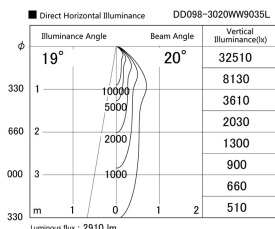

Item no. DD098-3020WW9035L

Series Name: Φ 150 Spark (Swallow Cone)

White Reflector

Installation	Recessed mount
Type	
Fixture wattage	30.3W
Beam angle	20 deg
Color Temp.	3500K
CRI	Ra>90
Luminous	2911 lm
Body	Die-cast aluminum alloy
Body finish	N/A
Trim finish	White
Reflector finish	White
IP Rate	IP20
Light source	COB module
Input Voltage	AC220~240V
Dimming Type	Non-Dimmable
Certificate	CE, CCC
Cut Hole	150mm

Height (Weight)	
65.3W	127 (1.4kg)
48.5W	127 (1.4kg)
44.3W	108 (1.2kg)
33.8W	108 (1.2kg)
30.3W	108 (1.2kg)
23.0W	78 (0.9kg)