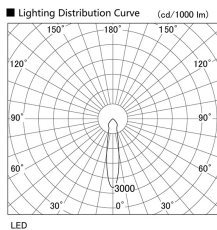

Item no. DD098-3020WW9035L

Series Name:  $\Phi$ 150 Spark (Swallow Cone)

White Reflector

Installation	Recessed mount
Type	
Fixture wattage	30.3W
Beam angle	20 deg
Color Temp.	3500K
CRI	Ra>90
Luminous	2911 lm
Body	Die-cast aluminum alloy
Body finish	N/A
Trim finish	White
Reflector finish	White
IP Rate	IP20
Light source	COB module
Input Voltage	AC220~240V
Dimming Type	Non-Dimmable
Certificate	CE, CCC
Cut Hole	150mm

Height (Weight)	
65.3W	127 (1.4kg)
48.5W	127 (1.4kg)
44.3W	108 (1.2kg)
33.8W	108 (1.2kg)
30.3W	108 (1.2kg)
23.0W	78 (0.9kg)