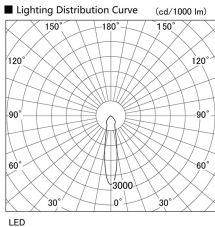

Item no. DD098-3020WW9040L

Series Name: Φ 150 Spark (Swallow Cone)

White Reflector

Installation	Recessed mount
Type	Φ 150 Spark (Swallow Cone)
Fixture wattage	30.3W
Beam angle	20 deg
Color Temp.	4000K
CRI	Ra>90
Luminous	2940 lm
Body	Die-cast aluminum alloy
Body finish	N/A
Trim finish	White
Reflector finish	White
IP Rate	IP20
Light source	COB module
Input Voltage	AC220~240V
Dimming Type	Non-Dimmable
Certificate	CE, CCC
Cut Hole	150mm

Height (Weight)	
65.3W	127 (1.4kg)
48.5W	127 (1.4kg)
44.3W	108 (1.2kg)
33.8W	108 (1.2kg)
30.3W	108 (1.2kg)
23.0W	78 (0.9kg)