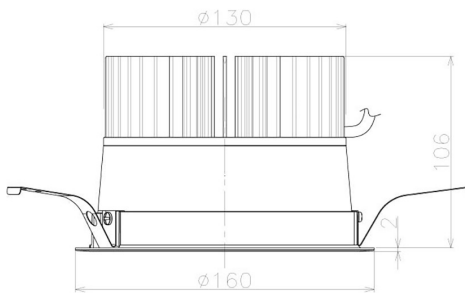

Item no. DD098-3020WW9040L

Series Name: Φ 150 Spark (Swallow Cone)

White Reflector

Installation	Recessed mount
Type	Φ 150 Spark (Swallow Cone)
Fixture wattage	30.3W
Beam angle	20 deg
Color Temp.	4000K
CRI	Ra>90
Luminous	2940 lm
Body	Die-cast aluminum alloy
Body finish	N/A
Trim finish	White
Reflector finish	White
IP Rate	IP20
Light source	COB module
Input Voltage	AC220~240V
Dimming Type	Non-Dimmable
Certificate	CE, CCC
Cut Hole	150mm

Height (Weight)	
65.3W	127 (1.4kg)
48.5W	127 (1.4kg)
44.3W	108 (1.2kg)
33.8W	108 (1.2kg)
30.3W	108 (1.2kg)
23.0W	78 (0.9kg)