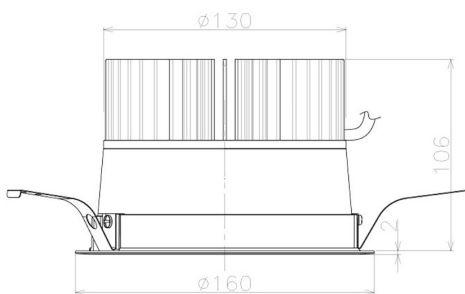

Item no. DD098-3020WW9040L

Series Name:  $\Phi$ 150 Spark (Swallow Cone)

White Reflector

Installation	Recessed mount
Type	
Fixture wattage	30.3W
Beam angle	20 deg
Color Temp.	4000K
CRI	Ra>90
Luminous	2940 lm
Body	Die-cast aluminum alloy
Body finish	N/A
Trim finish	White
Reflector finish	White
IP Rate	IP20
Light source	COB module
Input Voltage	AC220~240V
Dimming Type	Non-Dimmable
Certificate	CE, CCC
Cut Hole	150mm

Height (Weight)	
65.3W	127 (1.4kg)
48.5W	127 (1.4kg)
44.3W	108 (1.2kg)
33.8W	108 (1.2kg)
30.3W	108 (1.2kg)
23.0W	78 (0.9kg)