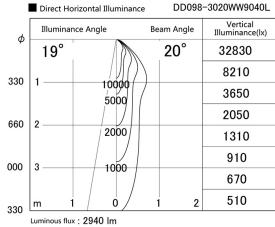

Item no. DD098-3020WW9040L

Series Name: Φ 150 Spark (Swallow Cone)

White Reflector

Installation	Recessed mount
Type	Φ 150 Spark (Swallow Cone)
Fixture wattage	30.3W
Beam angle	20 deg
Color Temp.	4000K
CRI	Ra>90
Luminous	2940 lm
Body	Die-cast aluminum alloy
Body finish	N/A
Trim finish	White
Reflector finish	White
IP Rate	IP20
Light source	COB module
Input Voltage	AC220~240V
Dimming Type	Non-Dimmable
Certificate	CE, CCC
Cut Hole	150mm

Height (Weight)	
65.3W	127 (1.4kg)
48.5W	127 (1.4kg)
44.3W	108 (1.2kg)
33.8W	108 (1.2kg)
30.3W	108 (1.2kg)
23.0W	78 (0.9kg)