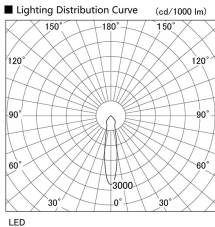

Item no. DD098-3020WW9040L

Series Name:  $\Phi$ 150 Spark (Swallow Cone)

White Reflector

Installation	Recessed mount
Type	
Fixture wattage	30.3W
Beam angle	20 deg
Color Temp.	4000K
CRI	Ra>90
Luminous	2940 lm
Body	Die-cast aluminum alloy
Body finish	N/A
Trim finish	White
Reflector finish	White
IP Rate	IP20
Light source	COB module
Input Voltage	AC220~240V
Dimming Type	Non-Dimmable
Certificate	CE, CCC
Cut Hole	150mm

Height (Weight)	
65.3W	127 (1.4kg)
48.5W	127 (1.4kg)
44.3W	108 (1.2kg)
33.8W	108 (1.2kg)
30.3W	108 (1.2kg)
23.0W	78 (0.9kg)