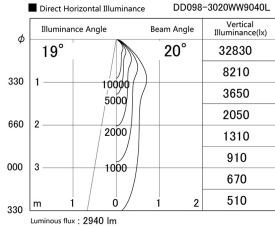

Item no. DD098-3020WW9040L

Series Name:  $\Phi$ 150 Spark (Swallow Cone)

White Reflector

Installation	Recessed mount
Type	
Fixture wattage	30.3W
Beam angle	20 deg
Color Temp.	4000K
CRI	Ra>90
Luminous	2940 lm
Body	Die-cast aluminum alloy
Body finish	N/A
Trim finish	White
Reflector finish	White
IP Rate	IP20
Light source	COB module
Input Voltage	AC220~240V
Dimming Type	Non-Dimmable
Certificate	CE, CCC
Cut Hole	150mm

Height (Weight)	
65.3W	127 (1.4kg)
48.5W	127 (1.4kg)
44.3W	108 (1.2kg)
33.8W	108 (1.2kg)
30.3W	108 (1.2kg)
23.0W	78 (0.9kg)