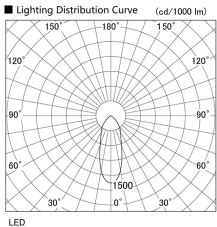

Item no. DD098-3040WW9027L

Series Name:  $\Phi$ 150 Spark (Swallow Cone)

White Reflector

Installation	Recessed mount
Type	$\Phi$ 150 Spark (Swallow Cone)
Fixture wattage	30.3W
Beam angle	37 deg
Color Temp.	2700K
CRI	Ra>90
Luminous	2664 lm
Body	Die-cast aluminum alloy
Body finish	N/A
Trim finish	White
Reflector finish	White
IP Rate	IP20
Light source	COB module
Input Voltage	AC220~240V
Dimming Type	Non-Dimmable
Certificate	CE, CCC
Cut Hole	150mm

Height (Weight)	
65.3W	127 (1.4kg)
48.5W	127 (1.4kg)
44.3W	108 (1.2kg)
33.8W	108 (1.2kg)
30.3W	108 (1.2kg)
23.0W	78 (0.9kg)