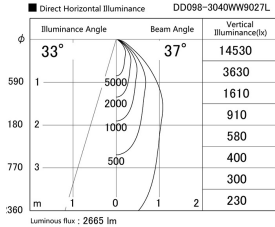

Item no. DD098-3040WW9027L

Series Name:  $\Phi$ 150 Spark (Swallow Cone)

White Reflector

Installation	Recessed mount
Type	$\Phi$ 150 Spark (Swallow Cone)
Fixture wattage	30.3W
Beam angle	37 deg
Color Temp.	2700K
CRI	Ra>90
Luminous	2664 lm
Body	Die-cast aluminum alloy
Body finish	N/A
Trim finish	White
Reflector finish	White
IP Rate	IP20
Light source	COB module
Input Voltage	AC220~240V
Dimming Type	Non-Dimmable
Certificate	CE, CCC
Cut Hole	150mm

Height (Weight)	
65.3W	127 (1.4kg)
48.5W	127 (1.4kg)
44.3W	108 (1.2kg)
33.8W	108 (1.2kg)
30.3W	108 (1.2kg)
23.0W	78 (0.9kg)