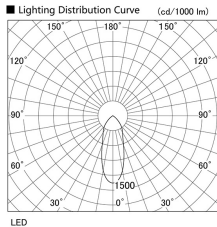

Item no. DD098-3040WW9027L

Series Name:  $\Phi$ 150 Spark (Swallow Cone)

White Reflector

Installation	Recessed mount
Type	
Fixture wattage	30.3W
Beam angle	37 deg
Color Temp.	2700K
CRI	Ra>90
Luminous	2664 lm
Body	Die-cast aluminum alloy
Body finish	N/A
Trim finish	White
Reflector finish	White
IP Rate	IP20
Light source	COB module
Input Voltage	AC220~240V
Dimming Type	Non-Dimmable
Certificate	CE, CCC
Cut Hole	150mm

Height (Weight)	
65.3W	127 (1.4kg)
48.5W	127 (1.4kg)
44.3W	108 (1.2kg)
33.8W	108 (1.2kg)
30.3W	108 (1.2kg)
23.0W	78 (0.9kg)