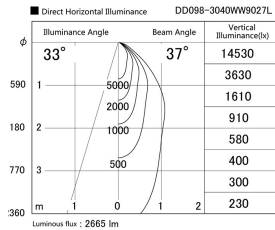

Item no. DD098-3040WW9027L

Series Name:  $\Phi$ 150 Spark (Swallow Cone)

White Reflector

Installation	Recessed mount
Type	
Fixture wattage	30.3W
Beam angle	37 deg
Color Temp.	2700K
CRI	Ra>90
Luminous	2664 lm
Body	Die-cast aluminum alloy
Body finish	N/A
Trim finish	White
Reflector finish	White
IP Rate	IP20
Light source	COB module
Input Voltage	AC220~240V
Dimming Type	Non-Dimmable
Certificate	CE, CCC
Cut Hole	150mm

Height (Weight)	
65.3W	127 (1.4kg)
48.5W	127 (1.4kg)
44.3W	108 (1.2kg)
33.8W	108 (1.2kg)
30.3W	108 (1.2kg)
23.0W	78 (0.9kg)