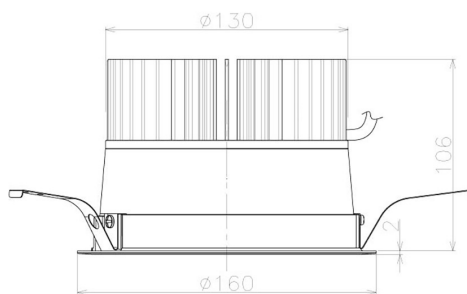

Item no. DD098-3040WW9027L

Series Name:  $\Phi$ 150 Spark (Swallow Cone)

White Reflector

Installation	Recessed mount
Type	
Fixture wattage	30.3W
Beam angle	37 deg
Color Temp.	2700K
CRI	Ra>90
Luminous	2664 lm
Body	Die-cast aluminum alloy
Body finish	N/A
Trim finish	White
Reflector finish	White
IP Rate	IP20
Light source	COB module
Input Voltage	AC220~240V
Dimming Type	Non-Dimmable
Certificate	CE, CCC
Cut Hole	150mm

Height (Weight)	
65.3W	127 (1.4kg)
48.5W	127 (1.4kg)
44.3W	108 (1.2kg)
33.8W	108 (1.2kg)
30.3W	108 (1.2kg)
23.0W	78 (0.9kg)