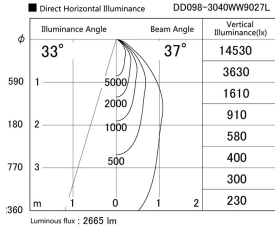

Item no. DD098-3040WW9027L

Series Name:  $\Phi$ 150 Spark (Swallow Cone)

White Reflector

Installation	Recessed mount
Type	$\Phi$ 150 Spark (Swallow Cone)
Fixture wattage	30.3W
Beam angle	37 deg
Color Temp.	2700K
CRI	Ra>90
Luminous	2664 lm
Body	Die-cast aluminum alloy
Body finish	N/A
Trim finish	White
Reflector finish	White
IP Rate	IP20
Light source	COB module
Input Voltage	AC220~240V
Dimming Type	Non-Dimmable
Certificate	CE, CCC
Cut Hole	150mm

Height (Weight)	
65.3W	127 (1.4kg)
48.5W	127 (1.4kg)
44.3W	108 (1.2kg)
33.8W	108 (1.2kg)
30.3W	108 (1.2kg)
23.0W	78 (0.9kg)