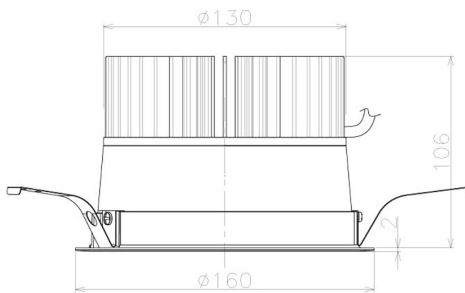

Item no. DD098-3040WW9027L

Series Name:  $\Phi$ 150 Spark (Swallow Cone)

White Reflector

Installation	Recessed mount
Type	$\Phi$ 150 Spark (Swallow Cone)
Fixture wattage	30.3W
Beam angle	37 deg
Color Temp.	2700K
CRI	Ra>90
Luminous	2664 lm
Body	Die-cast aluminum alloy
Body finish	N/A
Trim finish	White
Reflector finish	White
IP Rate	IP20
Light source	COB module
Input Voltage	AC220~240V
Dimming Type	Non-Dimmable
Certificate	CE, CCC
Cut Hole	150mm

Height (Weight)	
65.3W	127 (1.4kg)
48.5W	127 (1.4kg)
44.3W	108 (1.2kg)
33.8W	108 (1.2kg)
30.3W	108 (1.2kg)
23.0W	78 (0.9kg)