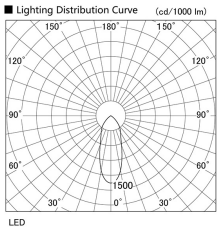

Item no. DD098-3040WW9027L

Series Name:  $\Phi$ 150 Spark (Swallow Cone)

White Reflector

Installation	Recessed mount
Type	$\Phi$ 150 Spark (Swallow Cone)
Fixture wattage	30.3W
Beam angle	37 deg
Color Temp.	2700K
CRI	Ra>90
Luminous	2664 lm
Body	Die-cast aluminum alloy
Body finish	N/A
Trim finish	White
Reflector finish	White
IP Rate	IP20
Light source	COB module
Input Voltage	AC220~240V
Dimming Type	Non-Dimmable
Certificate	CE, CCC
Cut Hole	150mm

Height (Weight)	
65.3W	127 (1.4kg)
48.5W	127 (1.4kg)
44.3W	108 (1.2kg)
33.8W	108 (1.2kg)
30.3W	108 (1.2kg)
23.0W	78 (0.9kg)