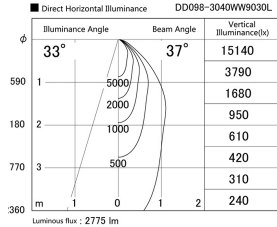

Item no. DD098-3040WW9030L

Series Name:  $\Phi$ 150 Spark (Swallow Cone)

White Reflector

Installation	Recessed mount
Type	$\Phi$ 150 Spark (Swallow Cone)
Fixture wattage	30.3W
Beam angle	37 deg
Color Temp.	3000K
CRI	Ra>90
Luminous	2776 lm
Body	Die-cast aluminum alloy
Body finish	N/A
Trim finish	White
Reflector finish	White
IP Rate	IP20
Light source	COB module
Input Voltage	AC220~240V
Dimming Type	Non-Dimmable
Certificate	CE, CCC
Cut Hole	150mm

Height (Weight)	
65.3W	127 (1.4kg)
48.5W	127 (1.4kg)
44.3W	108 (1.2kg)
33.8W	108 (1.2kg)
30.3W	108 (1.2kg)
23.0W	78 (0.9kg)