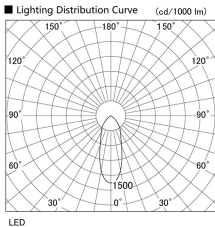

Item no. DD098-3040WW9030L

Series Name:  $\Phi$ 150 Spark (Swallow Cone)

White Reflector

Installation	Recessed mount
Type	$\Phi$ 150 Spark (Swallow Cone)
Fixture wattage	30.3W
Beam angle	37 deg
Color Temp.	3000K
CRI	Ra>90
Luminous	2776 lm
Body	Die-cast aluminum alloy
Body finish	N/A
Trim finish	White
Reflector finish	White
IP Rate	IP20
Light source	COB module
Input Voltage	AC220~240V
Dimming Type	Non-Dimmable
Certificate	CE, CCC
Cut Hole	150mm

Height (Weight)	
65.3W	127 (1.4kg)
48.5W	127 (1.4kg)
44.3W	108 (1.2kg)
33.8W	108 (1.2kg)
30.3W	108 (1.2kg)
23.0W	78 (0.9kg)