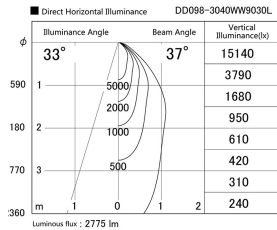

Item no. DD098-3040WW9030L

Series Name: Φ 150 Spark (Swallow Cone)

White Reflector

Installation	Recessed mount
Type	
Fixture wattage	30.3W
Beam angle	37 deg
Color Temp.	3000K
CRI	Ra>90
Luminous	2776 lm
Body	Die-cast aluminum alloy
Body finish	N/A
Trim finish	White
Reflector finish	White
IP Rate	IP20
Light source	COB module
Input Voltage	AC220~240V
Dimming Type	Non-Dimmable
Certificate	CE, CCC
Cut Hole	150mm

Height (Weight)	
65.3W	127 (1.4kg)
48.5W	127 (1.4kg)
44.3W	108 (1.2kg)
33.8W	108 (1.2kg)
30.3W	108 (1.2kg)
23.0W	78 (0.9kg)