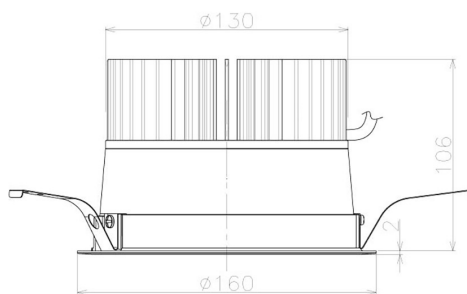

Item no. DD098-3040WW9030L

Series Name: Φ 150 Spark (Swallow Cone)

White Reflector

Installation	Recessed mount
Type	
Fixture wattage	30.3W
Beam angle	37 deg
Color Temp.	3000K
CRI	Ra>90
Luminous	2776 lm
Body	Die-cast aluminum alloy
Body finish	N/A
Trim finish	White
Reflector finish	White
IP Rate	IP20
Light source	COB module
Input Voltage	AC220~240V
Dimming Type	Non-Dimmable
Certificate	CE, CCC
Cut Hole	150mm

Height (Weight)	
65.3W	127 (1.4kg)
48.5W	127 (1.4kg)
44.3W	108 (1.2kg)
33.8W	108 (1.2kg)
30.3W	108 (1.2kg)
23.0W	78 (0.9kg)