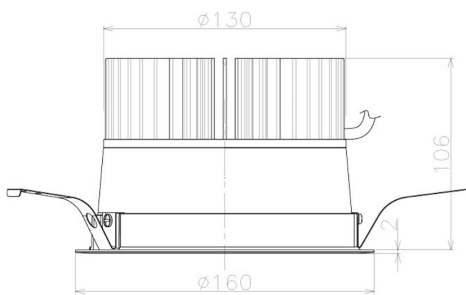

Item no. DD098-3040WW9030L

Series Name:  $\Phi$ 150 Spark (Swallow Cone)

White Reflector

Installation	Recessed mount
Type	$\Phi$ 150 Spark (Swallow Cone)
Fixture wattage	30.3W
Beam angle	37 deg
Color Temp.	3000K
CRI	Ra>90
Luminous	2776 lm
Body	Die-cast aluminum alloy
Body finish	N/A
Trim finish	White
Reflector finish	White
IP Rate	IP20
Light source	COB module
Input Voltage	AC220~240V
Dimming Type	Non-Dimmable
Certificate	CE, CCC
Cut Hole	150mm

Height (Weight)	
65.3W	127 (1.4kg)
48.5W	127 (1.4kg)
44.3W	108 (1.2kg)
33.8W	108 (1.2kg)
30.3W	108 (1.2kg)
23.0W	78 (0.9kg)