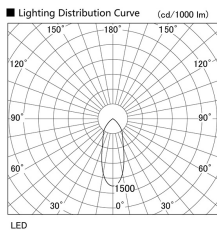

Item no. DD098-3040WW9030L

Series Name: Φ 150 Spark (Swallow Cone)

White Reflector

Installation	Recessed mount
Type	
Fixture wattage	30.3W
Beam angle	37 deg
Color Temp.	3000K
CRI	Ra>90
Luminous	2776 lm
Body	Die-cast aluminum alloy
Body finish	N/A
Trim finish	White
Reflector finish	White
IP Rate	IP20
Light source	COB module
Input Voltage	AC220~240V
Dimming Type	Non-Dimmable
Certificate	CE, CCC
Cut Hole	150mm

Height (Weight)	
65.3W	127 (1.4kg)
48.5W	127 (1.4kg)
44.3W	108 (1.2kg)
33.8W	108 (1.2kg)
30.3W	108 (1.2kg)
23.0W	78 (0.9kg)