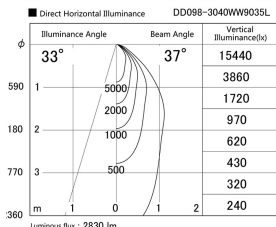

Item no. DD098-3040WW9035L

Series Name: $\Phi 150$ Spark (Swallow Cone)

White Reflector

Installation	Recessed mount
Type	
Fixture wattage	30.3W
Beam angle	37 deg
Color Temp.	3500K
CRI	Ra>90
Luminous	2831 lm
Body	Die-cast aluminum alloy
Body finish	N/A
Trim finish	White
Reflector finish	White
IP Rate	IP20
Light source	COB module
Input Voltage	AC220~240V
Dimming Type	Non-Dimmable
Certificate	CE, CCC
Cut Hole	150mm

Height (Weight)	
65.3W	127 (1.4kg)
48.5W	127 (1.4kg)
44.3W	108 (1.2kg)
33.8W	108 (1.2kg)
30.3W	108 (1.2kg)
23.0W	78 (0.9kg)