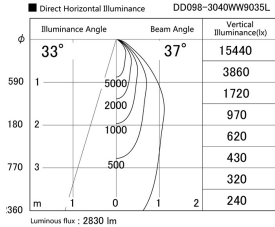

Item no. DD098-3040WW9035L

Series Name: Φ 150 Spark (Swallow Cone)

White Reflector

Installation	Recessed mount
Type	Φ 150 Spark (Swallow Cone)
Fixture wattage	30.3W
Beam angle	37 deg
Color Temp.	3500K
CRI	Ra>90
Luminous	2831 lm
Body	Die-cast aluminum alloy
Body finish	N/A
Trim finish	White
Reflector finish	White
IP Rate	IP20
Light source	COB module
Input Voltage	AC220~240V
Dimming Type	Non-Dimmable
Certificate	CE, CCC
Cut Hole	150mm

Height (Weight)	
65.3W	127 (1.4kg)
48.5W	127 (1.4kg)
44.3W	108 (1.2kg)
33.8W	108 (1.2kg)
30.3W	108 (1.2kg)
23.0W	78 (0.9kg)