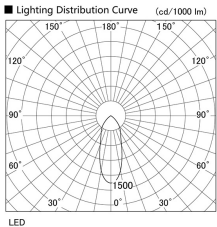

Item no. DD098-3040WW9035L

Series Name: Φ 150 Spark (Swallow Cone)

White Reflector

Installation	Recessed mount
Type	Φ 150 Spark (Swallow Cone)
Fixture wattage	30.3W
Beam angle	37 deg
Color Temp.	3500K
CRI	Ra>90
Luminous	2831 lm
Body	Die-cast aluminum alloy
Body finish	N/A
Trim finish	White
Reflector finish	White
IP Rate	IP20
Light source	COB module
Input Voltage	AC220~240V
Dimming Type	Non-Dimmable
Certificate	CE, CCC
Cut Hole	150mm

Height (Weight)	
65.3W	127 (1.4kg)
48.5W	127 (1.4kg)
44.3W	108 (1.2kg)
33.8W	108 (1.2kg)
30.3W	108 (1.2kg)
23.0W	78 (0.9kg)