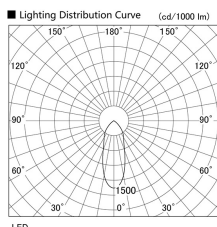

Item no. DD098-3040WW9035L

Series Name: $\Phi 150$ Spark (Swallow Cone)

White Reflector

Installation	Recessed mount
Type	
Fixture wattage	30.3W
Beam angle	37 deg
Color Temp.	3500K
CRI	Ra>90
Luminous	2831 lm
Body	Die-cast aluminum alloy
Body finish	N/A
Trim finish	White
Reflector finish	White
IP Rate	IP20
Light source	COB module
Input Voltage	AC220~240V
Dimming Type	Non-Dimmable
Certificate	CE, CCC
Cut Hole	150mm

Height (Weight)	
65.3W	127 (1.4kg)
48.5W	127 (1.4kg)
44.3W	108 (1.2kg)
33.8W	108 (1.2kg)
30.3W	108 (1.2kg)
23.0W	78 (0.9kg)