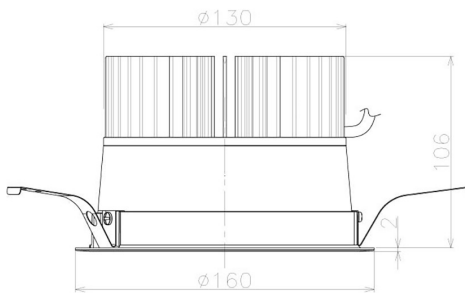

Item no. DD098-3040WW9035L

Series Name: Φ 150 Spark (Swallow Cone)

White Reflector

Installation	Recessed mount
Type	Φ 150 Spark (Swallow Cone)
Fixture wattage	30.3W
Beam angle	37 deg
Color Temp.	3500K
CRI	Ra>90
Luminous	2831 lm
Body	Die-cast aluminum alloy
Body finish	N/A
Trim finish	White
Reflector finish	White
IP Rate	IP20
Light source	COB module
Input Voltage	AC220~240V
Dimming Type	Non-Dimmable
Certificate	CE, CCC
Cut Hole	150mm

Height (Weight)	
65.3W	127 (1.4kg)
48.5W	127 (1.4kg)
44.3W	108 (1.2kg)
33.8W	108 (1.2kg)
30.3W	108 (1.2kg)
23.0W	78 (0.9kg)