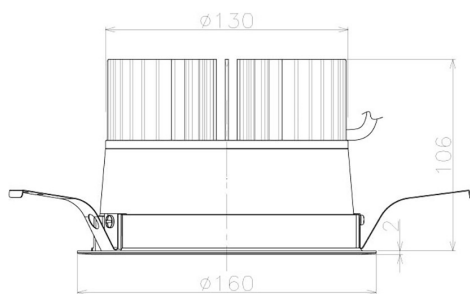

Item no. DD098-3040WW9035L

Series Name: $\Phi 150$ Spark (Swallow Cone)

White Reflector

Installation	Recessed mount
Type	
Fixture wattage	30.3W
Beam angle	37 deg
Color Temp.	3500K
CRI	Ra>90
Luminous	2831 lm
Body	Die-cast aluminum alloy
Body finish	N/A
Trim finish	White
Reflector finish	White
IP Rate	IP20
Light source	COB module
Input Voltage	AC220~240V
Dimming Type	Non-Dimmable
Certificate	CE, CCC
Cut Hole	150mm

Height (Weight)	
65.3W	127 (1.4kg)
48.5W	127 (1.4kg)
44.3W	108 (1.2kg)
33.8W	108 (1.2kg)
30.3W	108 (1.2kg)
23.0W	78 (0.9kg)