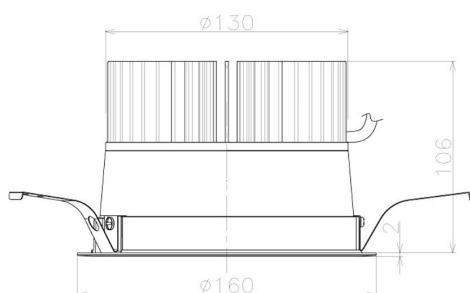

Item no. DD098-3040WW9040L

Series Name: Φ 150 Spark (Swallow Cone)

White Reflector

Installation	Recessed mount
Type	
Fixture wattage	30.3W
Beam angle	37 deg
Color Temp.	4000K
CRI	Ra>90
Luminous	2859 lm
Body	Die-cast aluminum alloy
Body finish	N/A
Trim finish	White
Reflector finish	White
IP Rate	IP20
Light source	COB module
Input Voltage	AC220~240V
Dimming Type	Non-Dimmable
Certificate	CE, CCC
Cut Hole	150mm

Height (Weight)	
65.3W	127 (1.4kg)
48.5W	127 (1.4kg)
44.3W	108 (1.2kg)
33.8W	108 (1.2kg)
30.3W	108 (1.2kg)
23.0W	78 (0.9kg)