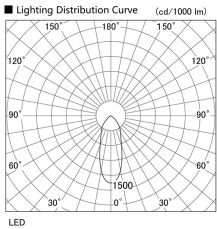

Item no. DD098-3040WW9040L

Series Name: Φ 150 Spark (Swallow Cone)

White Reflector

Installation	Recessed mount
Type	Φ 150 Spark (Swallow Cone)
Fixture wattage	30.3W
Beam angle	37 deg
Color Temp.	4000K
CRI	Ra>90
Luminous	2859 lm
Body	Die-cast aluminum alloy
Body finish	N/A
Trim finish	White
Reflector finish	White
IP Rate	IP20
Light source	COB module
Input Voltage	AC220~240V
Dimming Type	Non-Dimmable
Certificate	CE, CCC
Cut Hole	150mm

Height (Weight)	
65.3W	127 (1.4kg)
48.5W	127 (1.4kg)
44.3W	108 (1.2kg)
33.8W	108 (1.2kg)
30.3W	108 (1.2kg)
23.0W	78 (0.9kg)