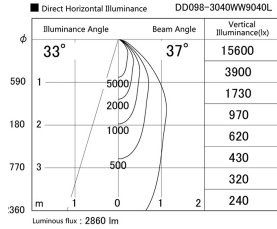

Item no. DD098-3040WW9040L

Series Name: Φ 150 Spark (Swallow Cone)

White Reflector

Installation	Recessed mount
Type	Φ 150 Spark (Swallow Cone)
Fixture wattage	30.3W
Beam angle	37 deg
Color Temp.	4000K
CRI	Ra>90
Luminous	2859 lm
Body	Die-cast aluminum alloy
Body finish	N/A
Trim finish	White
Reflector finish	White
IP Rate	IP20
Light source	COB module
Input Voltage	AC220~240V
Dimming Type	Non-Dimmable
Certificate	CE, CCC
Cut Hole	150mm

Height (Weight)	
65.3W	127 (1.4kg)
48.5W	127 (1.4kg)
44.3W	108 (1.2kg)
33.8W	108 (1.2kg)
30.3W	108 (1.2kg)
23.0W	78 (0.9kg)