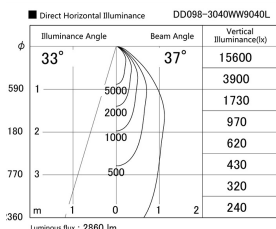

Item no. DD098-3040WW9040L

Series Name: Φ 150 Spark (Swallow Cone)

White Reflector

Installation	Recessed mount
Type	
Fixture wattage	30.3W
Beam angle	37 deg
Color Temp.	4000K
CRI	Ra>90
Luminous	2859 lm
Body	Die-cast aluminum alloy
Body finish	N/A
Trim finish	White
Reflector finish	White
IP Rate	IP20
Light source	COB module
Input Voltage	AC220~240V
Dimming Type	Non-Dimmable
Certificate	CE, CCC
Cut Hole	150mm

Height (Weight)	
65.3W	127 (1.4kg)
48.5W	127 (1.4kg)
44.3W	108 (1.2kg)
33.8W	108 (1.2kg)
30.3W	108 (1.2kg)
23.0W	78 (0.9kg)