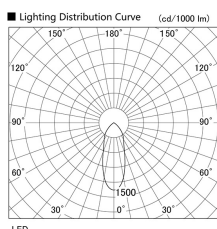

Item no. DD098-3040WW9040L

Series Name: Φ 150 Spark (Swallow Cone)

White Reflector

Installation	Recessed mount
Type	
Fixture wattage	30.3W
Beam angle	37 deg
Color Temp.	4000K
CRI	Ra>90
Luminous	2859 lm
Body	Die-cast aluminum alloy
Body finish	N/A
Trim finish	White
Reflector finish	White
IP Rate	IP20
Light source	COB module
Input Voltage	AC220~240V
Dimming Type	Non-Dimmable
Certificate	CE, CCC
Cut Hole	150mm

Height (Weight)	
65.3W	127 (1.4kg)
48.5W	127 (1.4kg)
44.3W	108 (1.2kg)
33.8W	108 (1.2kg)
30.3W	108 (1.2kg)
23.0W	78 (0.9kg)