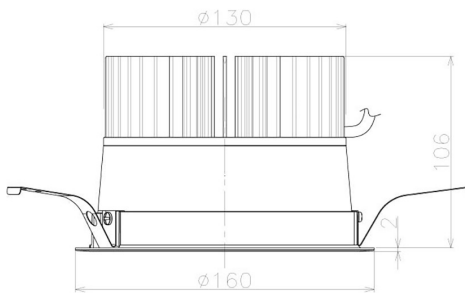

Item no. DD098-3040WW9040L

Series Name: Φ 150 Spark (Swallow Cone)

White Reflector

Installation	Recessed mount
Type	Φ 150 Spark (Swallow Cone)
Fixture wattage	30.3W
Beam angle	37 deg
Color Temp.	4000K
CRI	Ra>90
Luminous	2859 lm
Body	Die-cast aluminum alloy
Body finish	N/A
Trim finish	White
Reflector finish	White
IP Rate	IP20
Light source	COB module
Input Voltage	AC220~240V
Dimming Type	Non-Dimmable
Certificate	CE, CCC
Cut Hole	150mm

Height (Weight)	
65.3W	127 (1.4kg)
48.5W	127 (1.4kg)
44.3W	108 (1.2kg)
33.8W	108 (1.2kg)
30.3W	108 (1.2kg)
23.0W	78 (0.9kg)