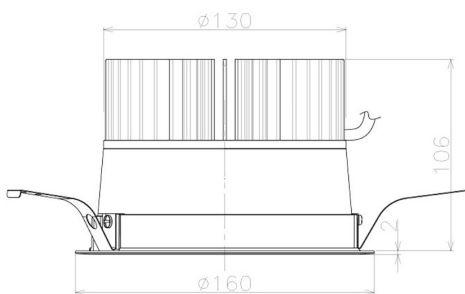

Item no. DD098-3060WW9027L

Series Name: Φ 150 Spark (Swallow Cone)

White Reflector

Installation	Recessed mount
Type	
Fixture wattage	30.3W
Beam angle	90 deg
Color Temp.	2700K
CRI	Ra>90
Luminous	2633 lm
Body	Die-cast aluminum alloy
Body finish	N/A
Trim finish	White
Reflector finish	White
IP Rate	IP20
Light source	COB module
Input Voltage	AC220~240V
Dimming Type	Non-Dimmable
Certificate	CE, CCC
Cut Hole	150mm

Height (Weight)	
65.3W	127 (1.4kg)
48.5W	127 (1.4kg)
44.3W	108 (1.2kg)
33.8W	108 (1.2kg)
30.3W	108 (1.2kg)
23.0W	78 (0.9kg)