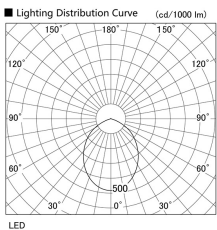

Item no. DD098-3060WW9027L

Series Name: Φ 150 Spark (Swallow Cone)

White Reflector

Installation	Recessed mount
Type	
Fixture wattage	30.3W
Beam angle	90 deg
Color Temp.	2700K
CRI	Ra>90
Luminous	2633 lm
Body	Die-cast aluminum alloy
Body finish	N/A
Trim finish	White
Reflector finish	White
IP Rate	IP20
Light source	COB module
Input Voltage	AC220~240V
Dimming Type	Non-Dimmable
Certificate	CE, CCC
Cut Hole	150mm

Height (Weight)	
65.3W	127 (1.4kg)
48.5W	127 (1.4kg)
44.3W	108 (1.2kg)
33.8W	108 (1.2kg)
30.3W	108 (1.2kg)
23.0W	78 (0.9kg)