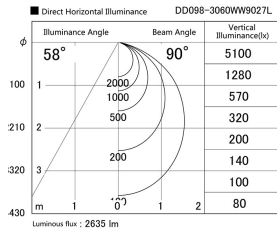

Item no. DD098-3060WW9027L

Series Name: Φ 150 Spark (Swallow Cone)

White Reflector

Installation	Recessed mount
Type	
Fixture wattage	30.3W
Beam angle	90 deg
Color Temp.	2700K
CRI	Ra>90
Luminous	2633 lm
Body	Die-cast aluminum alloy
Body finish	N/A
Trim finish	White
Reflector finish	White
IP Rate	IP20
Light source	COB module
Input Voltage	AC220~240V
Dimming Type	Non-Dimmable
Certificate	CE, CCC
Cut Hole	150mm

Height (Weight)	
65.3W	127 (1.4kg)
48.5W	127 (1.4kg)
44.3W	108 (1.2kg)
33.8W	108 (1.2kg)
30.3W	108 (1.2kg)
23.0W	78 (0.9kg)