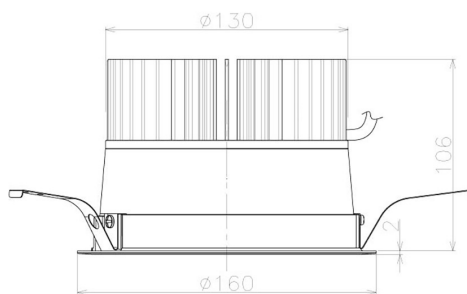

Item no. DD098-3060WW9030L

Series Name: Φ 150 Spark (Swallow Cone)

White Reflector

Installation	Recessed mount
Type	
Fixture wattage	30.3W
Beam angle	90 deg
Color Temp.	3000K
CRI	Ra>90
Luminous	2742 lm
Body	Die-cast aluminum alloy
Body finish	N/A
Trim finish	White
Reflector finish	White
IP Rate	IP20
Light source	COB module
Input Voltage	AC220~240V
Dimming Type	Non-Dimmable
Certificate	CE, CCC
Cut Hole	150mm

Height (Weight)	
65.3W	127 (1.4kg)
48.5W	127 (1.4kg)
44.3W	108 (1.2kg)
33.8W	108 (1.2kg)
30.3W	108 (1.2kg)
23.0W	78 (0.9kg)