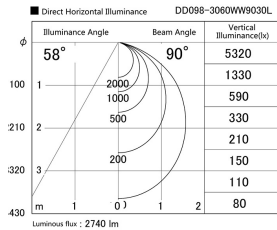

Item no. DD098-3060WW9030L

Series Name: Φ 150 Spark (Swallow Cone)

White Reflector

Installation	Recessed mount
Type	
Fixture wattage	30.3W
Beam angle	90 deg
Color Temp.	3000K
CRI	Ra>90
Luminous	2742 lm
Body	Die-cast aluminum alloy
Body finish	N/A
Trim finish	White
Reflector finish	White
IP Rate	IP20
Light source	COB module
Input Voltage	AC220~240V
Dimming Type	Non-Dimmable
Certificate	CE, CCC
Cut Hole	150mm

Height (Weight)	
65.3W	127 (1.4kg)
48.5W	127 (1.4kg)
44.3W	108 (1.2kg)
33.8W	108 (1.2kg)
30.3W	108 (1.2kg)
23.0W	78 (0.9kg)