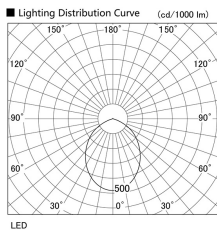

Item no. DD098-3060WW9030L

Series Name: Φ 150 Spark (Swallow Cone)

White Reflector

Installation	Recessed mount
Type	
Fixture wattage	30.3W
Beam angle	90 deg
Color Temp.	3000K
CRI	Ra>90
Luminous	2742 lm
Body	Die-cast aluminum alloy
Body finish	N/A
Trim finish	White
Reflector finish	White
IP Rate	IP20
Light source	COB module
Input Voltage	AC220~240V
Dimming Type	Non-Dimmable
Certificate	CE, CCC
Cut Hole	150mm

Height (Weight)	
65.3W	127 (1.4kg)
48.5W	127 (1.4kg)
44.3W	108 (1.2kg)
33.8W	108 (1.2kg)
30.3W	108 (1.2kg)
23.0W	78 (0.9kg)