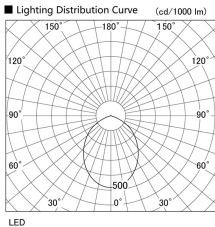

Item no. DD098-3060WW9035L

Series Name: Φ 150 Spark (Swallow Cone)

White Reflector

Installation	Recessed mount
Type	Φ 150 Spark (Swallow Cone)
Fixture wattage	30.3W
Beam angle	90 deg
Color Temp.	3500K
CRI	Ra>90
Luminous	2797 lm
Body	Die-cast aluminum alloy
Body finish	N/A
Trim finish	White
Reflector finish	White
IP Rate	IP20
Light source	COB module
Input Voltage	AC220~240V
Dimming Type	Non-Dimmable
Certificate	CE, CCC
Cut Hole	150mm

Height (Weight)	
65.3W	127 (1.4kg)
48.5W	127 (1.4kg)
44.3W	108 (1.2kg)
33.8W	108 (1.2kg)
30.3W	108 (1.2kg)
23.0W	78 (0.9kg)