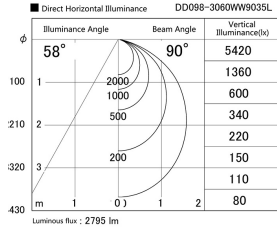

Item no. DD098-3060WW9035L

Series Name: Φ 150 Spark (Swallow Cone)

White Reflector

Installation	Recessed mount
Type	Φ 150 Spark (Swallow Cone)
Fixture wattage	30.3W
Beam angle	90 deg
Color Temp.	3500K
CRI	Ra>90
Luminous	2797 lm
Body	Die-cast aluminum alloy
Body finish	N/A
Trim finish	White
Reflector finish	White
IP Rate	IP20
Light source	COB module
Input Voltage	AC220~240V
Dimming Type	Non-Dimmable
Certificate	CE, CCC
Cut Hole	150mm

Height (Weight)	
65.3W	127 (1.4kg)
48.5W	127 (1.4kg)
44.3W	108 (1.2kg)
33.8W	108 (1.2kg)
30.3W	108 (1.2kg)
23.0W	78 (0.9kg)