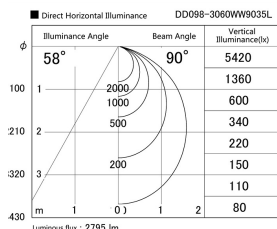

Item no. DD098-3060WW9035L

Series Name: Φ 150 Spark (Swallow Cone)

White Reflector

| | |
|------------------|-------------------------|
| Installation | Recessed mount |
| Type | |
| Fixture wattage | 30.3W |
| Beam angle | 90 deg |
| Color Temp. | 3500K |
| CRI | Ra>90 |
| Luminous | 2797 lm |
| Body | Die-cast aluminum alloy |
| Body finish | N/A |
| Trim finish | White |
| Reflector finish | White |
| IP Rate | IP20 |
| Light source | COB module |
| Input Voltage | AC220~240V |
| Dimming Type | Non-Dimmable |
| Certificate | CE, CCC |
| Cut Hole | 150mm |

| Height (Weight) | |
|-----------------|-------------|
| 65.3W | 127 (1.4kg) |
| 48.5W | 127 (1.4kg) |
| 44.3W | 108 (1.2kg) |
| 33.8W | 108 (1.2kg) |
| 30.3W | 108 (1.2kg) |
| 23.0W | 78 (0.9kg) |