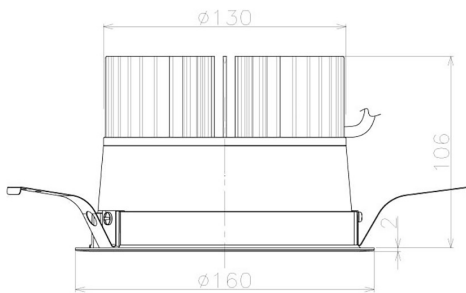

Item no. DD098-3060WW9035L

Series Name: Φ 150 Spark (Swallow Cone)

White Reflector

Installation	Recessed mount
Type	Φ 150 Spark (Swallow Cone)
Fixture wattage	30.3W
Beam angle	90 deg
Color Temp.	3500K
CRI	Ra>90
Luminous	2797 lm
Body	Die-cast aluminum alloy
Body finish	N/A
Trim finish	White
Reflector finish	White
IP Rate	IP20
Light source	COB module
Input Voltage	AC220~240V
Dimming Type	Non-Dimmable
Certificate	CE, CCC
Cut Hole	150mm

Height (Weight)	
65.3W	127 (1.4kg)
48.5W	127 (1.4kg)
44.3W	108 (1.2kg)
33.8W	108 (1.2kg)
30.3W	108 (1.2kg)
23.0W	78 (0.9kg)