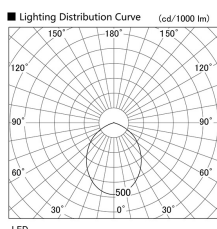

Item no. DD098-3060WW9035L

Series Name: Φ 150 Spark (Swallow Cone)

White Reflector

| | |
|------------------|-------------------------|
| Installation | Recessed mount |
| Type | |
| Fixture wattage | 30.3W |
| Beam angle | 90 deg |
| Color Temp. | 3500K |
| CRI | Ra>90 |
| Luminous | 2797 lm |
| Body | Die-cast aluminum alloy |
| Body finish | N/A |
| Trim finish | White |
| Reflector finish | White |
| IP Rate | IP20 |
| Light source | COB module |
| Input Voltage | AC220~240V |
| Dimming Type | Non-Dimmable |
| Certificate | CE, CCC |
| Cut Hole | 150mm |

| Height (Weight) | |
|-----------------|-------------|
| 65.3W | 127 (1.4kg) |
| 48.5W | 127 (1.4kg) |
| 44.3W | 108 (1.2kg) |
| 33.8W | 108 (1.2kg) |
| 30.3W | 108 (1.2kg) |
| 23.0W | 78 (0.9kg) |