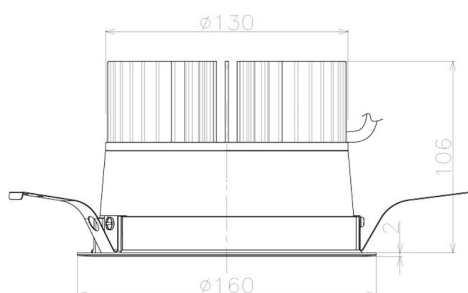

Item no. DD098-3060WW9035L

Series Name: Φ 150 Spark (Swallow Cone)

White Reflector

| | |
|------------------|-------------------------|
| Installation | Recessed mount |
| Type | |
| Fixture wattage | 30.3W |
| Beam angle | 90 deg |
| Color Temp. | 3500K |
| CRI | Ra>90 |
| Luminous | 2797 lm |
| Body | Die-cast aluminum alloy |
| Body finish | N/A |
| Trim finish | White |
| Reflector finish | White |
| IP Rate | IP20 |
| Light source | COB module |
| Input Voltage | AC220~240V |
| Dimming Type | Non-Dimmable |
| Certificate | CE, CCC |
| Cut Hole | 150mm |

| Height (Weight) | |
|-----------------|-------------|
| 65.3W | 127 (1.4kg) |
| 48.5W | 127 (1.4kg) |
| 44.3W | 108 (1.2kg) |
| 33.8W | 108 (1.2kg) |
| 30.3W | 108 (1.2kg) |
| 23.0W | 78 (0.9kg) |