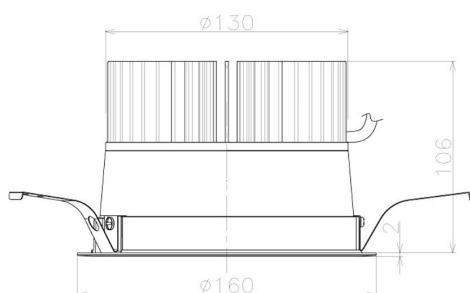

Item no. DD098-3060WW9040L

Series Name: Φ 150 Spark (Swallow Cone)

White Reflector

Installation	Recessed mount
Type	
Fixture wattage	30.3W
Beam angle	90 deg
Color Temp.	4000K
CRI	Ra>90
Luminous	2825 lm
Body	Die-cast aluminum alloy
Body finish	N/A
Trim finish	White
Reflector finish	White
IP Rate	IP20
Light source	COB module
Input Voltage	AC220~240V
Dimming Type	Non-Dimmable
Certificate	CE, CCC
Cut Hole	150mm

Height (Weight)	
65.3W	127 (1.4kg)
48.5W	127 (1.4kg)
44.3W	108 (1.2kg)
33.8W	108 (1.2kg)
30.3W	108 (1.2kg)
23.0W	78 (0.9kg)