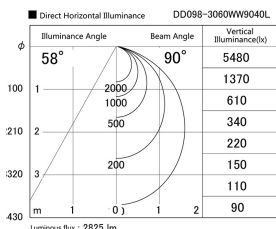

Item no. DD098-3060WW9040L

Series Name: Φ 150 Spark (Swallow Cone)

White Reflector

Installation	Recessed mount
Type	
Fixture wattage	30.3W
Beam angle	90 deg
Color Temp.	4000K
CRI	Ra>90
Luminous	2825 lm
Body	Die-cast aluminum alloy
Body finish	N/A
Trim finish	White
Reflector finish	White
IP Rate	IP20
Light source	COB module
Input Voltage	AC220~240V
Dimming Type	Non-Dimmable
Certificate	CE, CCC
Cut Hole	150mm

Height (Weight)	
65.3W	127 (1.4kg)
48.5W	127 (1.4kg)
44.3W	108 (1.2kg)
33.8W	108 (1.2kg)
30.3W	108 (1.2kg)
23.0W	78 (0.9kg)