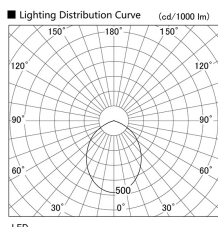

Item no. DD098-3060WW9040L

Series Name: Φ 150 Spark (Swallow Cone)

White Reflector

Installation	Recessed mount
Type	
Fixture wattage	30.3W
Beam angle	90 deg
Color Temp.	4000K
CRI	Ra>90
Luminous	2825 lm
Body	Die-cast aluminum alloy
Body finish	N/A
Trim finish	White
Reflector finish	White
IP Rate	IP20
Light source	COB module
Input Voltage	AC220~240V
Dimming Type	Non-Dimmable
Certificate	CE, CCC
Cut Hole	150mm

Height (Weight)	
65.3W	127 (1.4kg)
48.5W	127 (1.4kg)
44.3W	108 (1.2kg)
33.8W	108 (1.2kg)
30.3W	108 (1.2kg)
23.0W	78 (0.9kg)