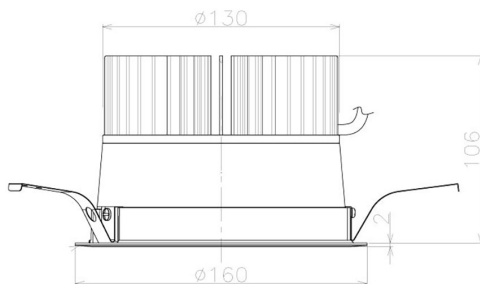

Item no. DD098-3420WW9027L

Series Name: Φ 150 Spark (Swallow Cone)

White Reflector

Installation	Recessed mount
Type	Φ 150 Spark (Swallow Cone)
Fixture wattage	33.8W
Beam angle	20 deg
Color Temp.	2700K
CRI	Ra>90
Luminous	3005 lm
Body	Die-cast aluminum alloy
Body finish	N/A
Trim finish	White
Reflector finish	White
IP Rate	IP20
Light source	COB module
Input Voltage	AC220~240V
Dimming Type	Non-Dimmable
Certificate	CE, CCC
Cut Hole	150mm

Height (Weight)	
65.3W	127 (1.4kg)
48.5W	127 (1.4kg)
44.3W	108 (1.2kg)
33.8W	108 (1.2kg)
30.3W	108 (1.2kg)
23.0W	78 (0.9kg)