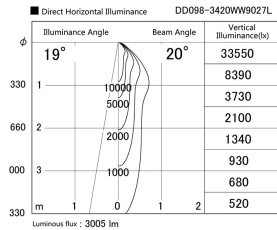

Item no. DD098-3420WW9027L

Series Name: Φ 150 Spark (Swallow Cone)

White Reflector

Installation	Recessed mount
Type	Φ 150 Spark (Swallow Cone)
Fixture wattage	33.8W
Beam angle	20 deg
Color Temp.	2700K
CRI	Ra>90
Luminous	3005 lm
Body	Die-cast aluminum alloy
Body finish	N/A
Trim finish	White
Reflector finish	White
IP Rate	IP20
Light source	COB module
Input Voltage	AC220~240V
Dimming Type	Non-Dimmable
Certificate	CE, CCC
Cut Hole	150mm

Height (Weight)	
65.3W	127 (1.4kg)
48.5W	127 (1.4kg)
44.3W	108 (1.2kg)
33.8W	108 (1.2kg)
30.3W	108 (1.2kg)
23.0W	78 (0.9kg)