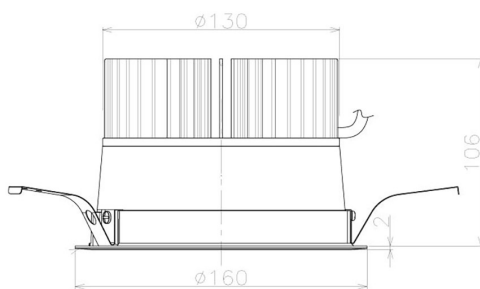

Item no. DD098-3420WW9027L

Series Name: Φ 150 Spark (Swallow Cone)

White Reflector

Installation	Recessed mount
Type	
Fixture wattage	33.8W
Beam angle	20 deg
Color Temp.	2700K
CRI	Ra>90
Luminous	3005 lm
Body	Die-cast aluminum alloy
Body finish	N/A
Trim finish	White
Reflector finish	White
IP Rate	IP20
Light source	COB module
Input Voltage	AC220~240V
Dimming Type	Non-Dimmable
Certificate	CE, CCC
Cut Hole	150mm

Height (Weight)	
65.3W	127 (1.4kg)
48.5W	127 (1.4kg)
44.3W	108 (1.2kg)
33.8W	108 (1.2kg)
30.3W	108 (1.2kg)
23.0W	78 (0.9kg)