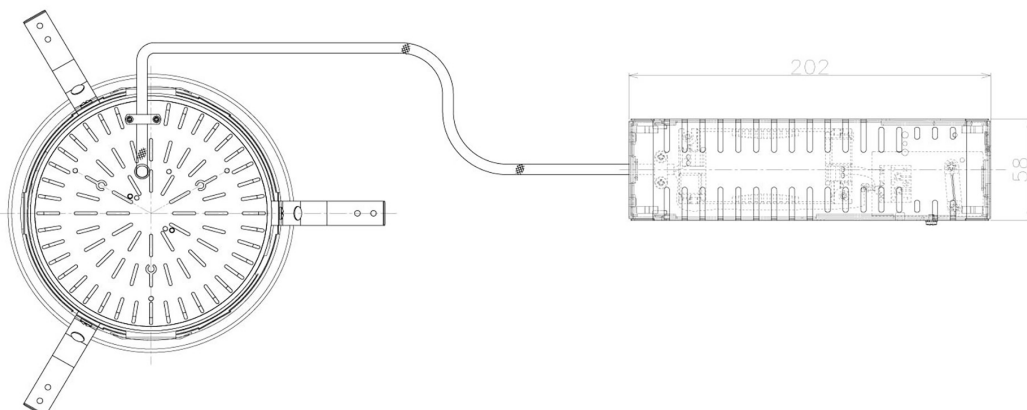

Item no. DD098-3420WW9027L

Series Name: Φ 150 Spark (Swallow Cone)

White Reflector

Installation	Recessed mount
Type	Φ 150 Spark (Swallow Cone)
Fixture wattage	33.8W
Beam angle	20 deg
Color Temp.	2700K
CRI	Ra>90
Luminous	3005 lm
Body	Die-cast aluminum alloy
Body finish	N/A
Trim finish	White
Reflector finish	White
IP Rate	IP20
Light source	COB module
Input Voltage	AC220~240V
Dimming Type	Non-Dimmable
Certificate	CE, CCC
Cut Hole	150mm

Height (Weight)	
65.3W	127 (1.4kg)
48.5W	127 (1.4kg)
44.3W	108 (1.2kg)
33.8W	108 (1.2kg)
30.3W	108 (1.2kg)
23.0W	78 (0.9kg)