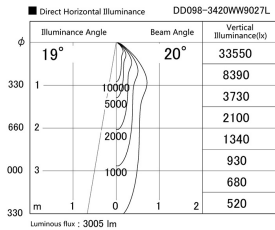

Item no. DD098-3420WW9027L

Series Name: Φ 150 Spark (Swallow Cone)

White Reflector

Installation	Recessed mount
Type	
Fixture wattage	33.8W
Beam angle	20 deg
Color Temp.	2700K
CRI	Ra>90
Luminous	3005 lm
Body	Die-cast aluminum alloy
Body finish	N/A
Trim finish	White
Reflector finish	White
IP Rate	IP20
Light source	COB module
Input Voltage	AC220~240V
Dimming Type	Non-Dimmable
Certificate	CE, CCC
Cut Hole	150mm

Height (Weight)	
65.3W	127 (1.4kg)
48.5W	127 (1.4kg)
44.3W	108 (1.2kg)
33.8W	108 (1.2kg)
30.3W	108 (1.2kg)
23.0W	78 (0.9kg)