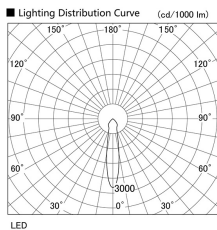

Item no. DD098-3420WW9027L

Series Name: Φ 150 Spark (Swallow Cone)

White Reflector

Installation	Recessed mount
Type	
Fixture wattage	33.8W
Beam angle	20 deg
Color Temp.	2700K
CRI	Ra>90
Luminous	3005 lm
Body	Die-cast aluminum alloy
Body finish	N/A
Trim finish	White
Reflector finish	White
IP Rate	IP20
Light source	COB module
Input Voltage	AC220~240V
Dimming Type	Non-Dimmable
Certificate	CE, CCC
Cut Hole	150mm

Height (Weight)	
65.3W	127 (1.4kg)
48.5W	127 (1.4kg)
44.3W	108 (1.2kg)
33.8W	108 (1.2kg)
30.3W	108 (1.2kg)
23.0W	78 (0.9kg)