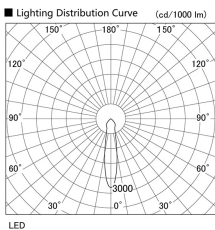

Item no. DD098-3420WW9027L

Series Name: Φ 150 Spark (Swallow Cone)

White Reflector

Installation	Recessed mount
Type	Φ 150 Spark (Swallow Cone)
Fixture wattage	33.8W
Beam angle	20 deg
Color Temp.	2700K
CRI	Ra>90
Luminous	3005 lm
Body	Die-cast aluminum alloy
Body finish	N/A
Trim finish	White
Reflector finish	White
IP Rate	IP20
Light source	COB module
Input Voltage	AC220~240V
Dimming Type	Non-Dimmable
Certificate	CE, CCC
Cut Hole	150mm

Height (Weight)	
65.3W	127 (1.4kg)
48.5W	127 (1.4kg)
44.3W	108 (1.2kg)
33.8W	108 (1.2kg)
30.3W	108 (1.2kg)
23.0W	78 (0.9kg)