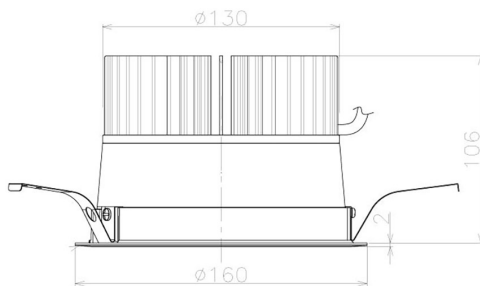

Item no. DD098-3420WW9030L

Series Name: Φ 150 Spark (Swallow Cone)

White Reflector

Installation	Recessed mount
Type	
Fixture wattage	33.8W
Beam angle	20 deg
Color Temp.	3000K
CRI	Ra>90
Luminous	3131 lm
Body	Die-cast aluminum alloy
Body finish	N/A
Trim finish	White
Reflector finish	White
IP Rate	IP20
Light source	COB module
Input Voltage	AC220~240V
Dimming Type	Non-Dimmable
Certificate	CE, CCC
Cut Hole	150mm

Height (Weight)	
65.3W	127 (1.4kg)
48.5W	127 (1.4kg)
44.3W	108 (1.2kg)
33.8W	108 (1.2kg)
30.3W	108 (1.2kg)
23.0W	78 (0.9kg)