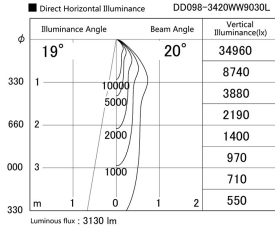

Item no. DD098-3420WW9030L

Series Name: Φ 150 Spark (Swallow Cone)

White Reflector

Installation	Recessed mount
Type	
Fixture wattage	33.8W
Beam angle	20 deg
Color Temp.	3000K
CRI	Ra>90
Luminous	3131 lm
Body	Die-cast aluminum alloy
Body finish	N/A
Trim finish	White
Reflector finish	White
IP Rate	IP20
Light source	COB module
Input Voltage	AC220~240V
Dimming Type	Non-Dimmable
Certificate	CE, CCC
Cut Hole	150mm

Height (Weight)	
65.3W	127 (1.4kg)
48.5W	127 (1.4kg)
44.3W	108 (1.2kg)
33.8W	108 (1.2kg)
30.3W	108 (1.2kg)
23.0W	78 (0.9kg)