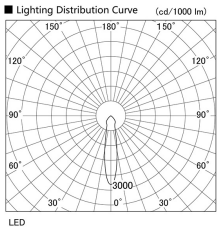

Item no. DD098-3420WW9030L

Series Name:  $\Phi$ 150 Spark (Swallow Cone)

White Reflector

Installation	Recessed mount
Type	$\Phi$ 150 Spark (Swallow Cone)
Fixture wattage	33.8W
Beam angle	20 deg
Color Temp.	3000K
CRI	Ra>90
Luminous	3131 lm
Body	Die-cast aluminum alloy
Body finish	N/A
Trim finish	White
Reflector finish	White
IP Rate	IP20
Light source	COB module
Input Voltage	AC220~240V
Dimming Type	Non-Dimmable
Certificate	CE, CCC
Cut Hole	150mm

Height (Weight)	
65.3W	127 (1.4kg)
48.5W	127 (1.4kg)
44.3W	108 (1.2kg)
33.8W	108 (1.2kg)
30.3W	108 (1.2kg)
23.0W	78 (0.9kg)