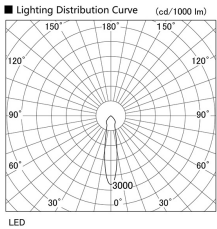

Item no. DD098-3420WW9030L

Series Name: Φ 150 Spark (Swallow Cone)

White Reflector

Installation	Recessed mount
Type	
Fixture wattage	33.8W
Beam angle	20 deg
Color Temp.	3000K
CRI	Ra>90
Luminous	3131 lm
Body	Die-cast aluminum alloy
Body finish	N/A
Trim finish	White
Reflector finish	White
IP Rate	IP20
Light source	COB module
Input Voltage	AC220~240V
Dimming Type	Non-Dimmable
Certificate	CE, CCC
Cut Hole	150mm

Height (Weight)	
65.3W	127 (1.4kg)
48.5W	127 (1.4kg)
44.3W	108 (1.2kg)
33.8W	108 (1.2kg)
30.3W	108 (1.2kg)
23.0W	78 (0.9kg)