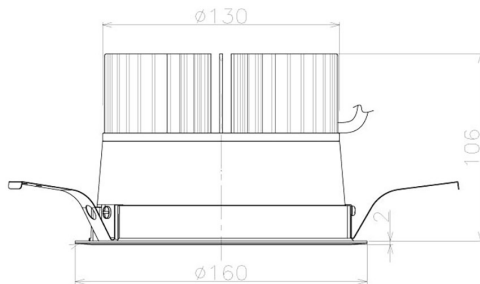

Item no. DD098-3420WW9030L

Series Name:  $\Phi$ 150 Spark (Swallow Cone)

White Reflector

Installation	Recessed mount
Type	$\Phi$ 150 Spark (Swallow Cone)
Fixture wattage	33.8W
Beam angle	20 deg
Color Temp.	3000K
CRI	Ra>90
Luminous	3131 lm
Body	Die-cast aluminum alloy
Body finish	N/A
Trim finish	White
Reflector finish	White
IP Rate	IP20
Light source	COB module
Input Voltage	AC220~240V
Dimming Type	Non-Dimmable
Certificate	CE, CCC
Cut Hole	150mm

Height (Weight)	
65.3W	127 (1.4kg)
48.5W	127 (1.4kg)
44.3W	108 (1.2kg)
33.8W	108 (1.2kg)
30.3W	108 (1.2kg)
23.0W	78 (0.9kg)