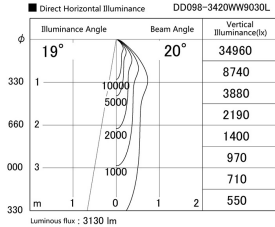

Item no. DD098-3420WW9030L

Series Name:  $\Phi$ 150 Spark (Swallow Cone)

White Reflector

Installation	Recessed mount
Type	$\Phi$ 150 Spark (Swallow Cone)
Fixture wattage	33.8W
Beam angle	20 deg
Color Temp.	3000K
CRI	Ra>90
Luminous	3131 lm
Body	Die-cast aluminum alloy
Body finish	N/A
Trim finish	White
Reflector finish	White
IP Rate	IP20
Light source	COB module
Input Voltage	AC220~240V
Dimming Type	Non-Dimmable
Certificate	CE, CCC
Cut Hole	150mm

Height (Weight)	
65.3W	127 (1.4kg)
48.5W	127 (1.4kg)
44.3W	108 (1.2kg)
33.8W	108 (1.2kg)
30.3W	108 (1.2kg)
23.0W	78 (0.9kg)