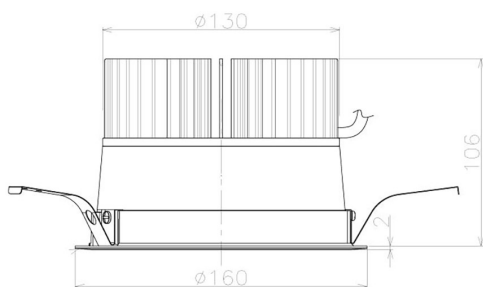

Item no. DD098-3420WW9035L

Series Name:  $\Phi$ 150 Spark (Swallow Cone)

White Reflector

Installation	Recessed mount
Type	
Fixture wattage	33.8W
Beam angle	20 deg
Color Temp.	3500K
CRI	Ra>90
Luminous	3193 lm
Body	Die-cast aluminum alloy
Body finish	N/A
Trim finish	White
Reflector finish	White
IP Rate	IP20
Light source	COB module
Input Voltage	AC220~240V
Dimming Type	Non-Dimmable
Certificate	CE, CCC
Cut Hole	150mm

Height (Weight)	
65.3W	127 (1.4kg)
48.5W	127 (1.4kg)
44.3W	108 (1.2kg)
33.8W	108 (1.2kg)
30.3W	108 (1.2kg)
23.0W	78 (0.9kg)