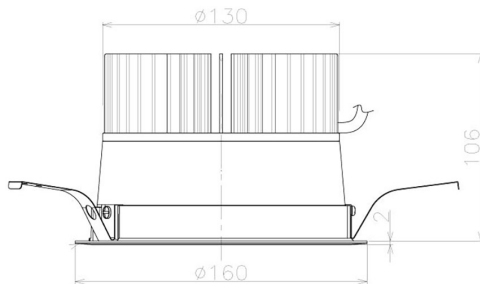

Item no. DD098-3420WW9035L

Series Name: Φ 150 Spark (Swallow Cone)

White Reflector

Installation	Recessed mount
Type	Φ 150 Spark (Swallow Cone)
Fixture wattage	33.8W
Beam angle	20 deg
Color Temp.	3500K
CRI	Ra>90
Luminous	3193 lm
Body	Die-cast aluminum alloy
Body finish	N/A
Trim finish	White
Reflector finish	White
IP Rate	IP20
Light source	COB module
Input Voltage	AC220~240V
Dimming Type	Non-Dimmable
Certificate	CE, CCC
Cut Hole	150mm

Height (Weight)	
65.3W	127 (1.4kg)
48.5W	127 (1.4kg)
44.3W	108 (1.2kg)
33.8W	108 (1.2kg)
30.3W	108 (1.2kg)
23.0W	78 (0.9kg)