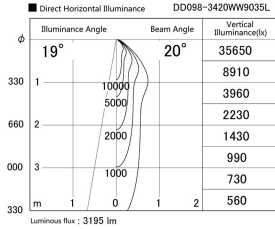

Item no. DD098-3420WW9035L

Series Name: Φ 150 Spark (Swallow Cone)

White Reflector

Installation	Recessed mount
Type	Φ 150 Spark (Swallow Cone)
Fixture wattage	33.8W
Beam angle	20 deg
Color Temp.	3500K
CRI	Ra>90
Luminous	3193 lm
Body	Die-cast aluminum alloy
Body finish	N/A
Trim finish	White
Reflector finish	White
IP Rate	IP20
Light source	COB module
Input Voltage	AC220~240V
Dimming Type	Non-Dimmable
Certificate	CE, CCC
Cut Hole	150mm

Height (Weight)	
65.3W	127 (1.4kg)
48.5W	127 (1.4kg)
44.3W	108 (1.2kg)
33.8W	108 (1.2kg)
30.3W	108 (1.2kg)
23.0W	78 (0.9kg)