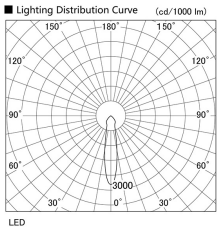

Item no. DD098-3420WW9035L

Series Name: Φ 150 Spark (Swallow Cone)

White Reflector

Installation	Recessed mount
Type	Φ 150 Spark (Swallow Cone)
Fixture wattage	33.8W
Beam angle	20 deg
Color Temp.	3500K
CRI	Ra>90
Luminous	3193 lm
Body	Die-cast aluminum alloy
Body finish	N/A
Trim finish	White
Reflector finish	White
IP Rate	IP20
Light source	COB module
Input Voltage	AC220~240V
Dimming Type	Non-Dimmable
Certificate	CE, CCC
Cut Hole	150mm

Height (Weight)	
65.3W	127 (1.4kg)
48.5W	127 (1.4kg)
44.3W	108 (1.2kg)
33.8W	108 (1.2kg)
30.3W	108 (1.2kg)
23.0W	78 (0.9kg)