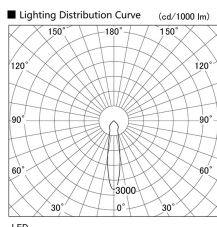

Item no. DD098-3420WW9035L

Series Name:  $\Phi$ 150 Spark (Swallow Cone)

White Reflector

Installation	Recessed mount
Type	
Fixture wattage	33.8W
Beam angle	20 deg
Color Temp.	3500K
CRI	Ra>90
Luminous	3193 lm
Body	Die-cast aluminum alloy
Body finish	N/A
Trim finish	White
Reflector finish	White
IP Rate	IP20
Light source	COB module
Input Voltage	AC220~240V
Dimming Type	Non-Dimmable
Certificate	CE, CCC
Cut Hole	150mm

Height (Weight)	
65.3W	127 (1.4kg)
48.5W	127 (1.4kg)
44.3W	108 (1.2kg)
33.8W	108 (1.2kg)
30.3W	108 (1.2kg)
23.0W	78 (0.9kg)