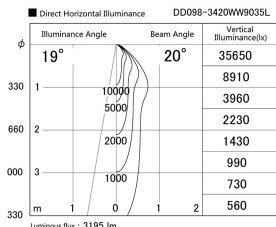

Item no. DD098-3420WW9035L

Series Name:  $\Phi$ 150 Spark (Swallow Cone)

White Reflector

Installation	Recessed mount
Type	
Fixture wattage	33.8W
Beam angle	20 deg
Color Temp.	3500K
CRI	Ra>90
Luminous	3193 lm
Body	Die-cast aluminum alloy
Body finish	N/A
Trim finish	White
Reflector finish	White
IP Rate	IP20
Light source	COB module
Input Voltage	AC220~240V
Dimming Type	Non-Dimmable
Certificate	CE, CCC
Cut Hole	150mm

Height (Weight)	
65.3W	127 (1.4kg)
48.5W	127 (1.4kg)
44.3W	108 (1.2kg)
33.8W	108 (1.2kg)
30.3W	108 (1.2kg)
23.0W	78 (0.9kg)