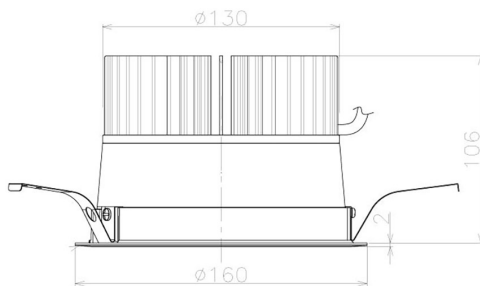

Item no. DD098-3420WW9040L

Series Name: Φ 150 Spark (Swallow Cone)

White Reflector

Installation	Recessed mount
Type	
Fixture wattage	33.8W
Beam angle	20 deg
Color Temp.	4000K
CRI	Ra>90
Luminous	3225 lm
Body	Die-cast aluminum alloy
Body finish	N/A
Trim finish	White
Reflector finish	White
IP Rate	IP20
Light source	COB module
Input Voltage	AC220~240V
Dimming Type	Non-Dimmable
Certificate	CE, CCC
Cut Hole	150mm

Height (Weight)	
65.3W	127 (1.4kg)
48.5W	127 (1.4kg)
44.3W	108 (1.2kg)
33.8W	108 (1.2kg)
30.3W	108 (1.2kg)
23.0W	78 (0.9kg)