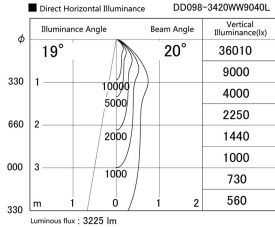

Item no. DD098-3420WW9040L

Series Name: Φ 150 Spark (Swallow Cone)

White Reflector

Installation	Recessed mount
Type	
Fixture wattage	33.8W
Beam angle	20 deg
Color Temp.	4000K
CRI	Ra>90
Luminous	3225 lm
Body	Die-cast aluminum alloy
Body finish	N/A
Trim finish	White
Reflector finish	White
IP Rate	IP20
Light source	COB module
Input Voltage	AC220~240V
Dimming Type	Non-Dimmable
Certificate	CE, CCC
Cut Hole	150mm

Height (Weight)	
65.3W	127 (1.4kg)
48.5W	127 (1.4kg)
44.3W	108 (1.2kg)
33.8W	108 (1.2kg)
30.3W	108 (1.2kg)
23.0W	78 (0.9kg)