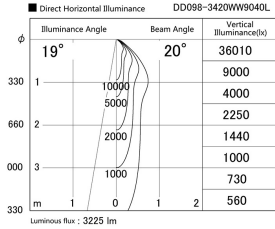

Item no. DD098-3420WW9040L

Series Name: Φ 150 Spark (Swallow Cone)

White Reflector

Installation	Recessed mount
Type	Φ 150 Spark (Swallow Cone)
Fixture wattage	33.8W
Beam angle	20 deg
Color Temp.	4000K
CRI	Ra>90
Luminous	3225 lm
Body	Die-cast aluminum alloy
Body finish	N/A
Trim finish	White
Reflector finish	White
IP Rate	IP20
Light source	COB module
Input Voltage	AC220~240V
Dimming Type	Non-Dimmable
Certificate	CE, CCC
Cut Hole	150mm

Height (Weight)	
65.3W	127 (1.4kg)
48.5W	127 (1.4kg)
44.3W	108 (1.2kg)
33.8W	108 (1.2kg)
30.3W	108 (1.2kg)
23.0W	78 (0.9kg)