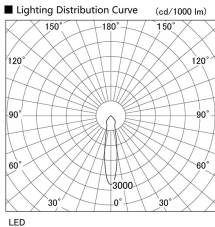

Item no. DD098-3420WW9040L

Series Name: Φ 150 Spark (Swallow Cone)

White Reflector

Installation	Recessed mount
Type	
Fixture wattage	33.8W
Beam angle	20 deg
Color Temp.	4000K
CRI	Ra>90
Luminous	3225 lm
Body	Die-cast aluminum alloy
Body finish	N/A
Trim finish	White
Reflector finish	White
IP Rate	IP20
Light source	COB module
Input Voltage	AC220~240V
Dimming Type	Non-Dimmable
Certificate	CE, CCC
Cut Hole	150mm

Height (Weight)	
65.3W	127 (1.4kg)
48.5W	127 (1.4kg)
44.3W	108 (1.2kg)
33.8W	108 (1.2kg)
30.3W	108 (1.2kg)
23.0W	78 (0.9kg)