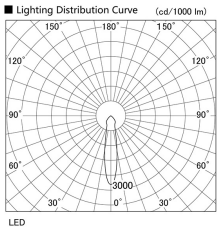

Item no. DD098-3420WW9040L

Series Name: Φ 150 Spark (Swallow Cone)

White Reflector

Installation	Recessed mount
Type	Φ 150 Spark (Swallow Cone)
Fixture wattage	33.8W
Beam angle	20 deg
Color Temp.	4000K
CRI	Ra>90
Luminous	3225 lm
Body	Die-cast aluminum alloy
Body finish	N/A
Trim finish	White
Reflector finish	White
IP Rate	IP20
Light source	COB module
Input Voltage	AC220~240V
Dimming Type	Non-Dimmable
Certificate	CE, CCC
Cut Hole	150mm

Height (Weight)	
65.3W	127 (1.4kg)
48.5W	127 (1.4kg)
44.3W	108 (1.2kg)
33.8W	108 (1.2kg)
30.3W	108 (1.2kg)
23.0W	78 (0.9kg)