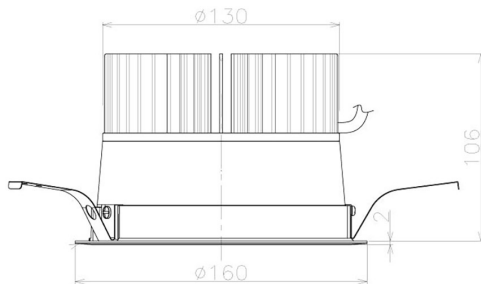

Item no. DD098-3420WW9040L

Series Name: Φ 150 Spark (Swallow Cone)

White Reflector

Installation	Recessed mount
Type	Φ 150 Spark (Swallow Cone)
Fixture wattage	33.8W
Beam angle	20 deg
Color Temp.	4000K
CRI	Ra>90
Luminous	3225 lm
Body	Die-cast aluminum alloy
Body finish	N/A
Trim finish	White
Reflector finish	White
IP Rate	IP20
Light source	COB module
Input Voltage	AC220~240V
Dimming Type	Non-Dimmable
Certificate	CE, CCC
Cut Hole	150mm

Height (Weight)	
65.3W	127 (1.4kg)
48.5W	127 (1.4kg)
44.3W	108 (1.2kg)
33.8W	108 (1.2kg)
30.3W	108 (1.2kg)
23.0W	78 (0.9kg)